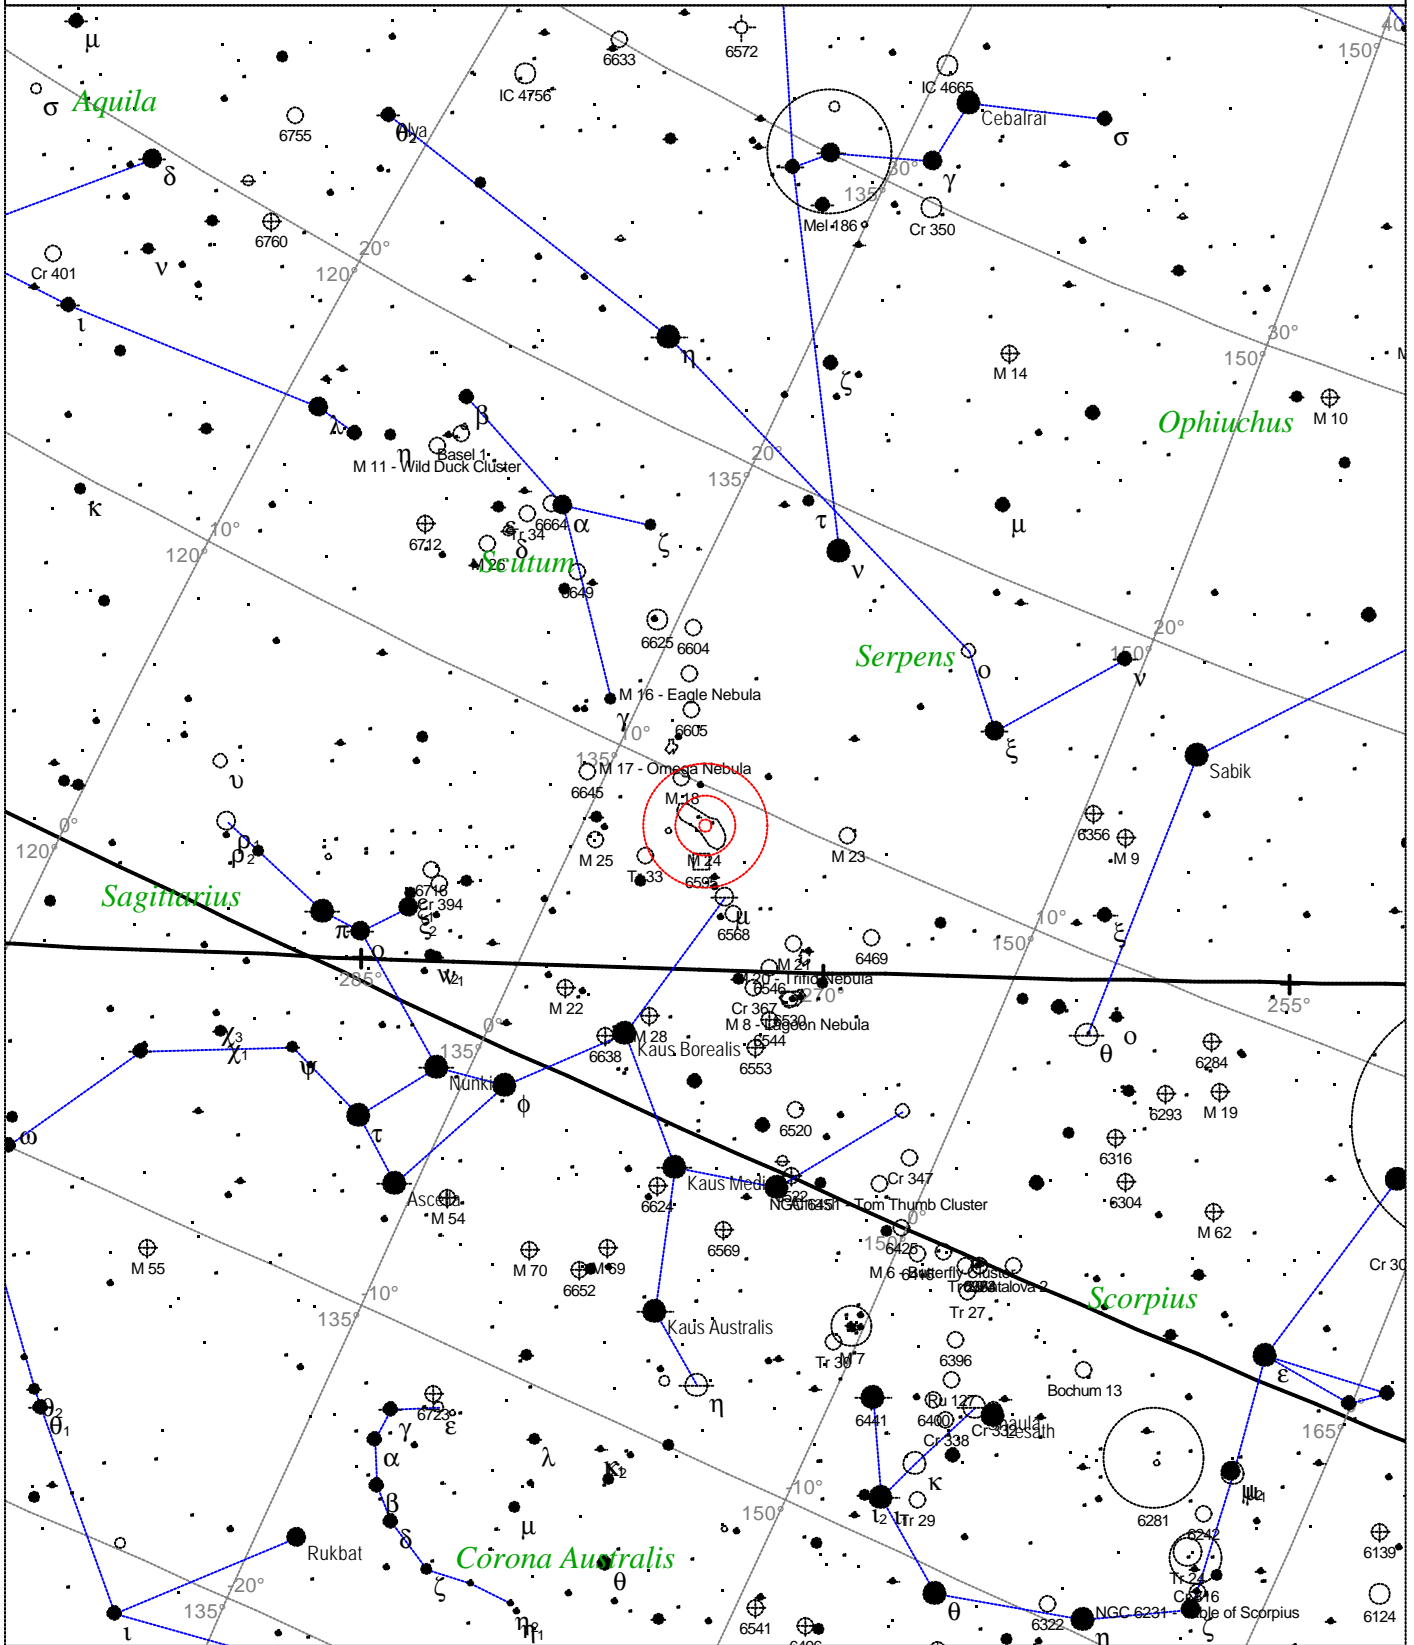

Messier 24 - Open Cluster

STARS		SYMBOLS			Messier 24 - Open cluster Magnitude: 3.1 Size: 95.0'x35.0' Right ascension: 18h 16m 51s Declination: -18° 39' 58" Constellation: Sagittarius
● <3	· 6	● Multiple star	□ Dark nebula	△ Radio source	
● 3.5	· 6.5	○ Variable star	⊕ Globular cluster	× X-ray source	
● 4	· >7	☄ Comet	○ Open cluster	○ Other object	
● 4.5		☾ Galaxy	♁ Planetary nebula		
● 5		□ Bright nebula	☉ Quasar		
● 5.5					

Local Time: 16:06:39 12-Sep-2002
 Location: 53° 27' 0" N 2° 31' 0" W

UTC: 16:06:39 12-Sep-2002
 RA: 18h16m51s Dec: -18° 39' Field: 45.0°

Sidereal Time: 15:22:32
 Julian Day: 2452530.1713