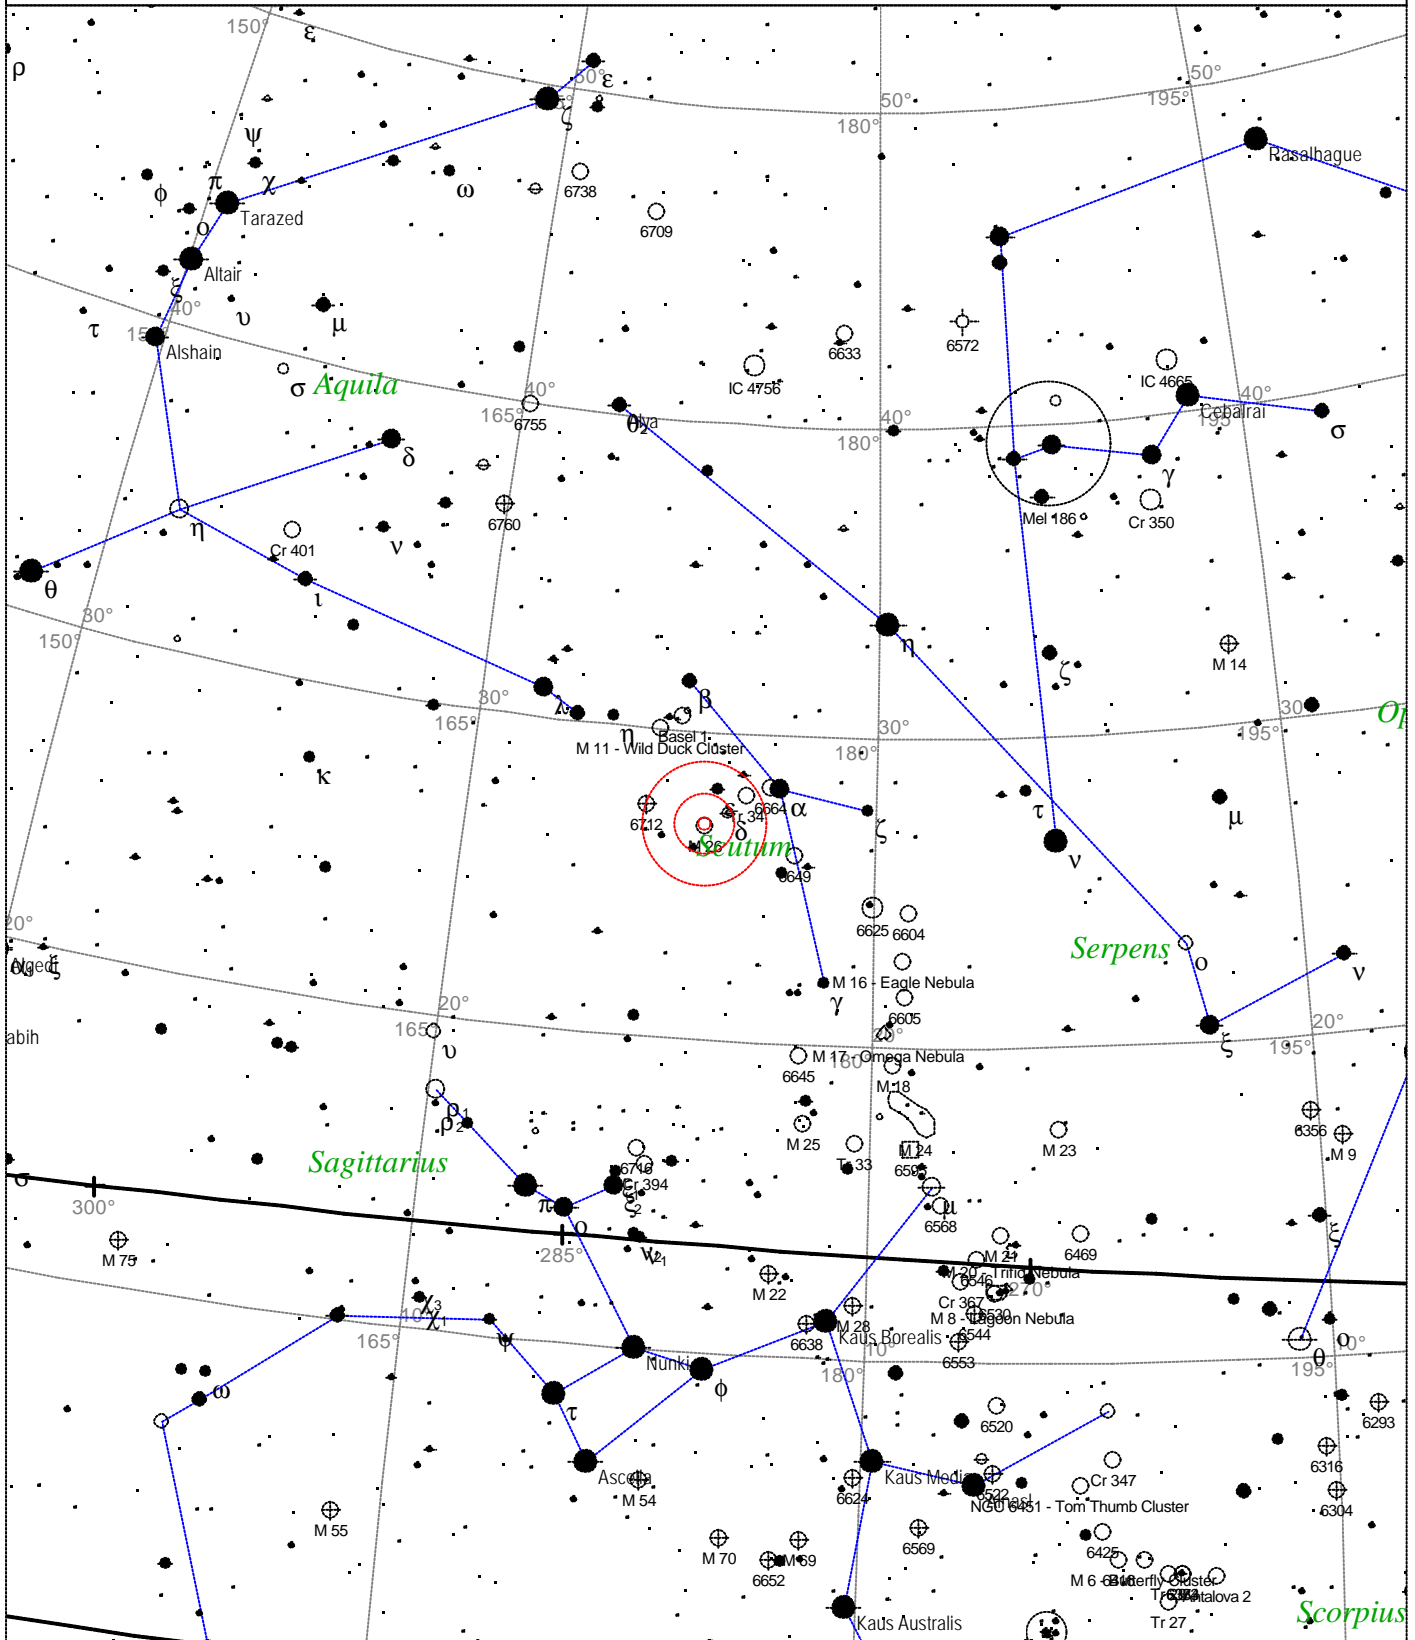

Messier 26 - Open Cluster

STARS	SYMBOLS			Messier 26 - Open cluster
● <3	● Multiple star	□ Dark nebula	△ Radio source	Magnitude: 8.0
● 3.5	○ Variable star	⊕ Globular cluster	× X-ray source	Size: 15.0'
● 4	☄ Comet	○ Open cluster	○ Other object	Right ascension: 18h 45m 20s
● 4.5	☄ Galaxy	⊛ Planetary nebula		Declination: -9° 23' 49"
● 5	□ Bright nebula	☄ Quasar		Constellation: Scutum
● 5.5				

Local Time: 19:06:24 12-Sep-2002 UTC: 19:06:24 12-Sep-2002 Sidereal Time: 18:22:46
 Location: 53° 27' 0" N 2° 31' 0" W RA: 18h45m20s Dec: -9° 23' Field: 45.0° Julian Day: 2452530.2961