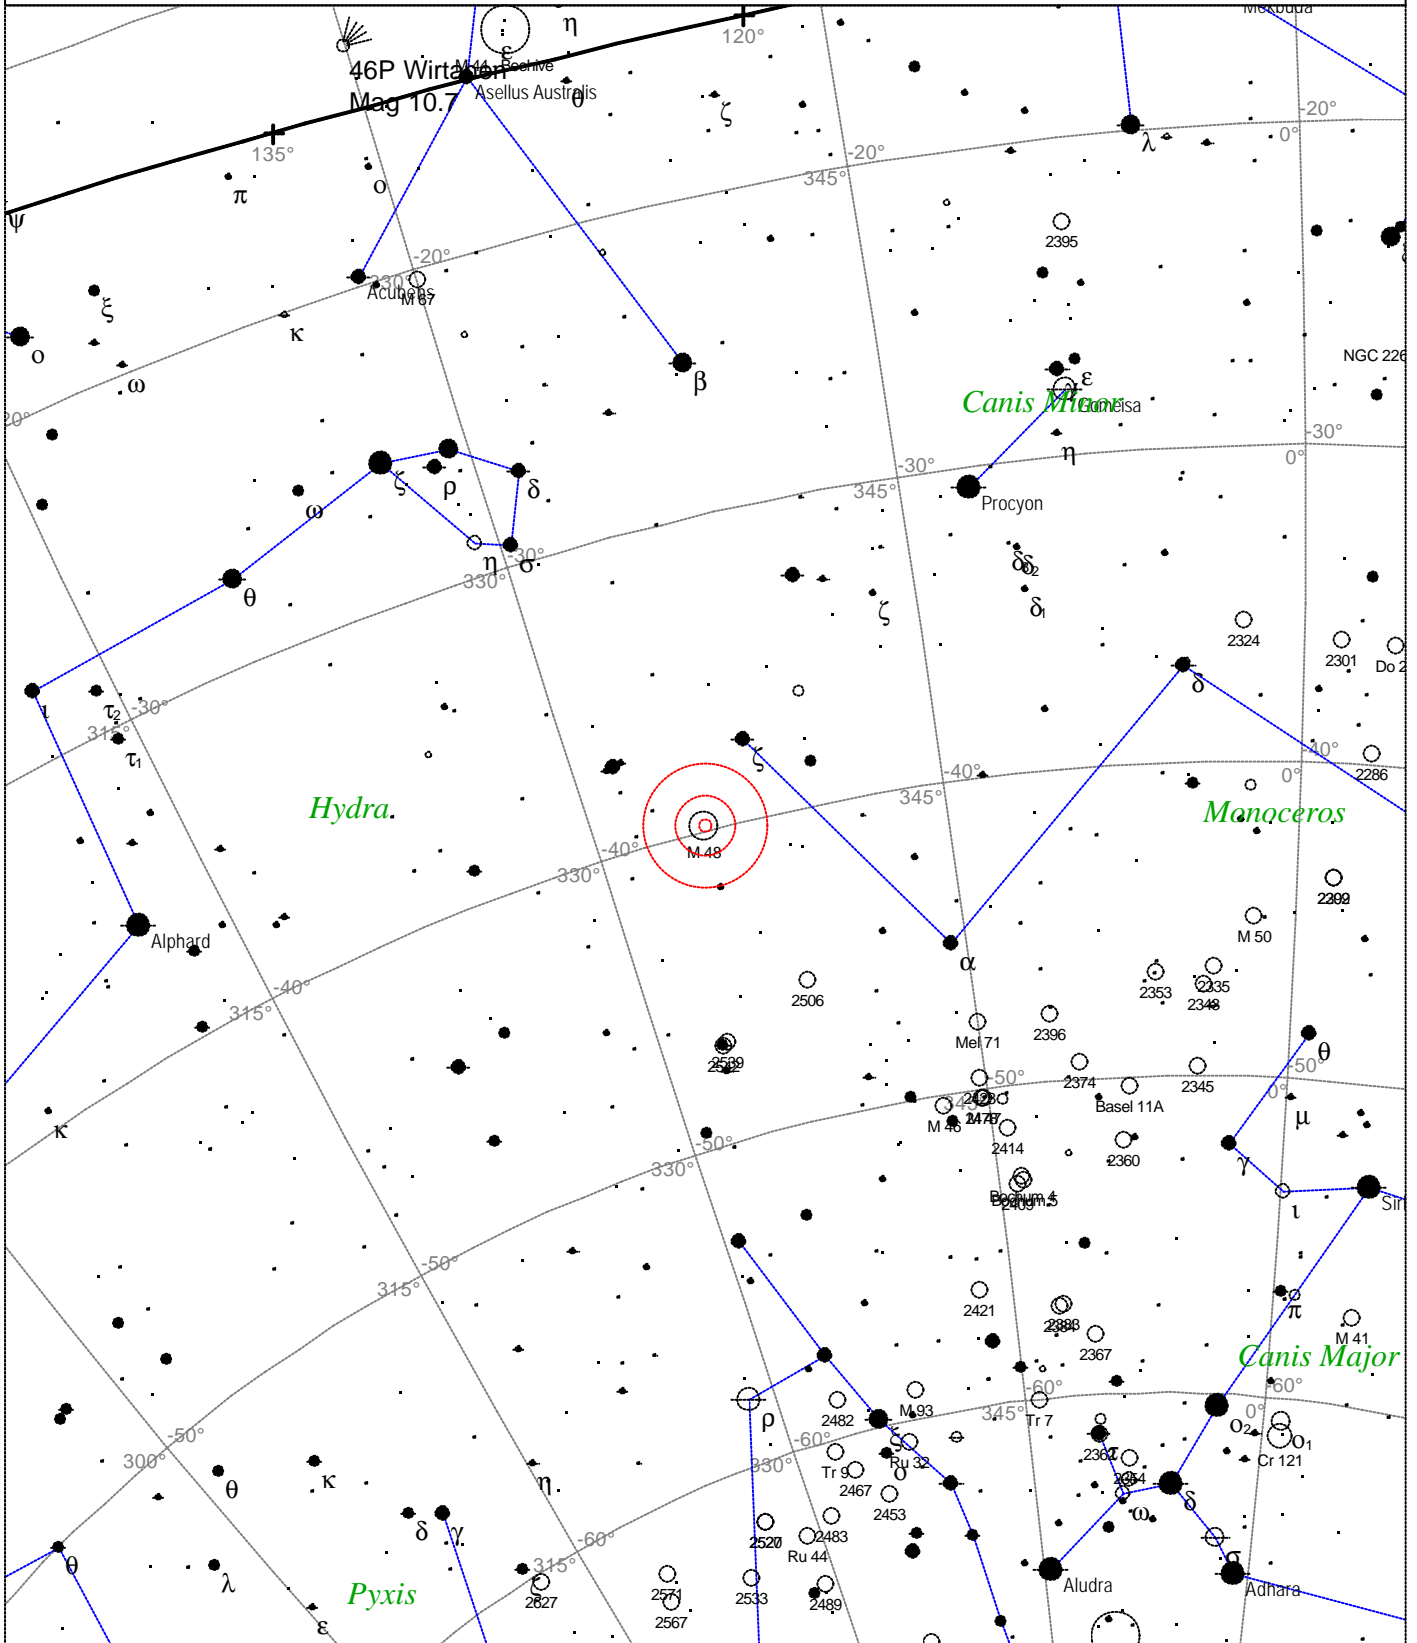

Messier 48 - Open cluster

STARS		SYMBOLS			Messier 48 - Open cluster Magnitude: 5.8 Size: 54.0' Right ascension: 8h 13m 49s Declination: -5° 45' 16" Constellation: Hydra
<ul style="list-style-type: none"> ● <3 ● 3.5 ● 4 ● 4.5 ● 5 ● 5.5 	<ul style="list-style-type: none"> ● Multiple star ○ Variable star ☄ Comet ☉ Galaxy ☐ Bright nebula 	<ul style="list-style-type: none"> ☐ Dark nebula ⊕ Globular cluster ○ Open cluster ♁ Planetary nebula ☄ Quasar 	<ul style="list-style-type: none"> △ Radio source ✕ X-ray source ○ Other object 		

Local Time: 19:40:11 12-Sep-2002
 Location: 53° 27' 0" N 2° 31' 0" W

UTC: 19:40:11 12-Sep-2002
 RA: 8h13m49s Dec: -5° 45' Field: 45.0°

Sidereal Time: 18:56:39
 Julian Day: 2452530.3196