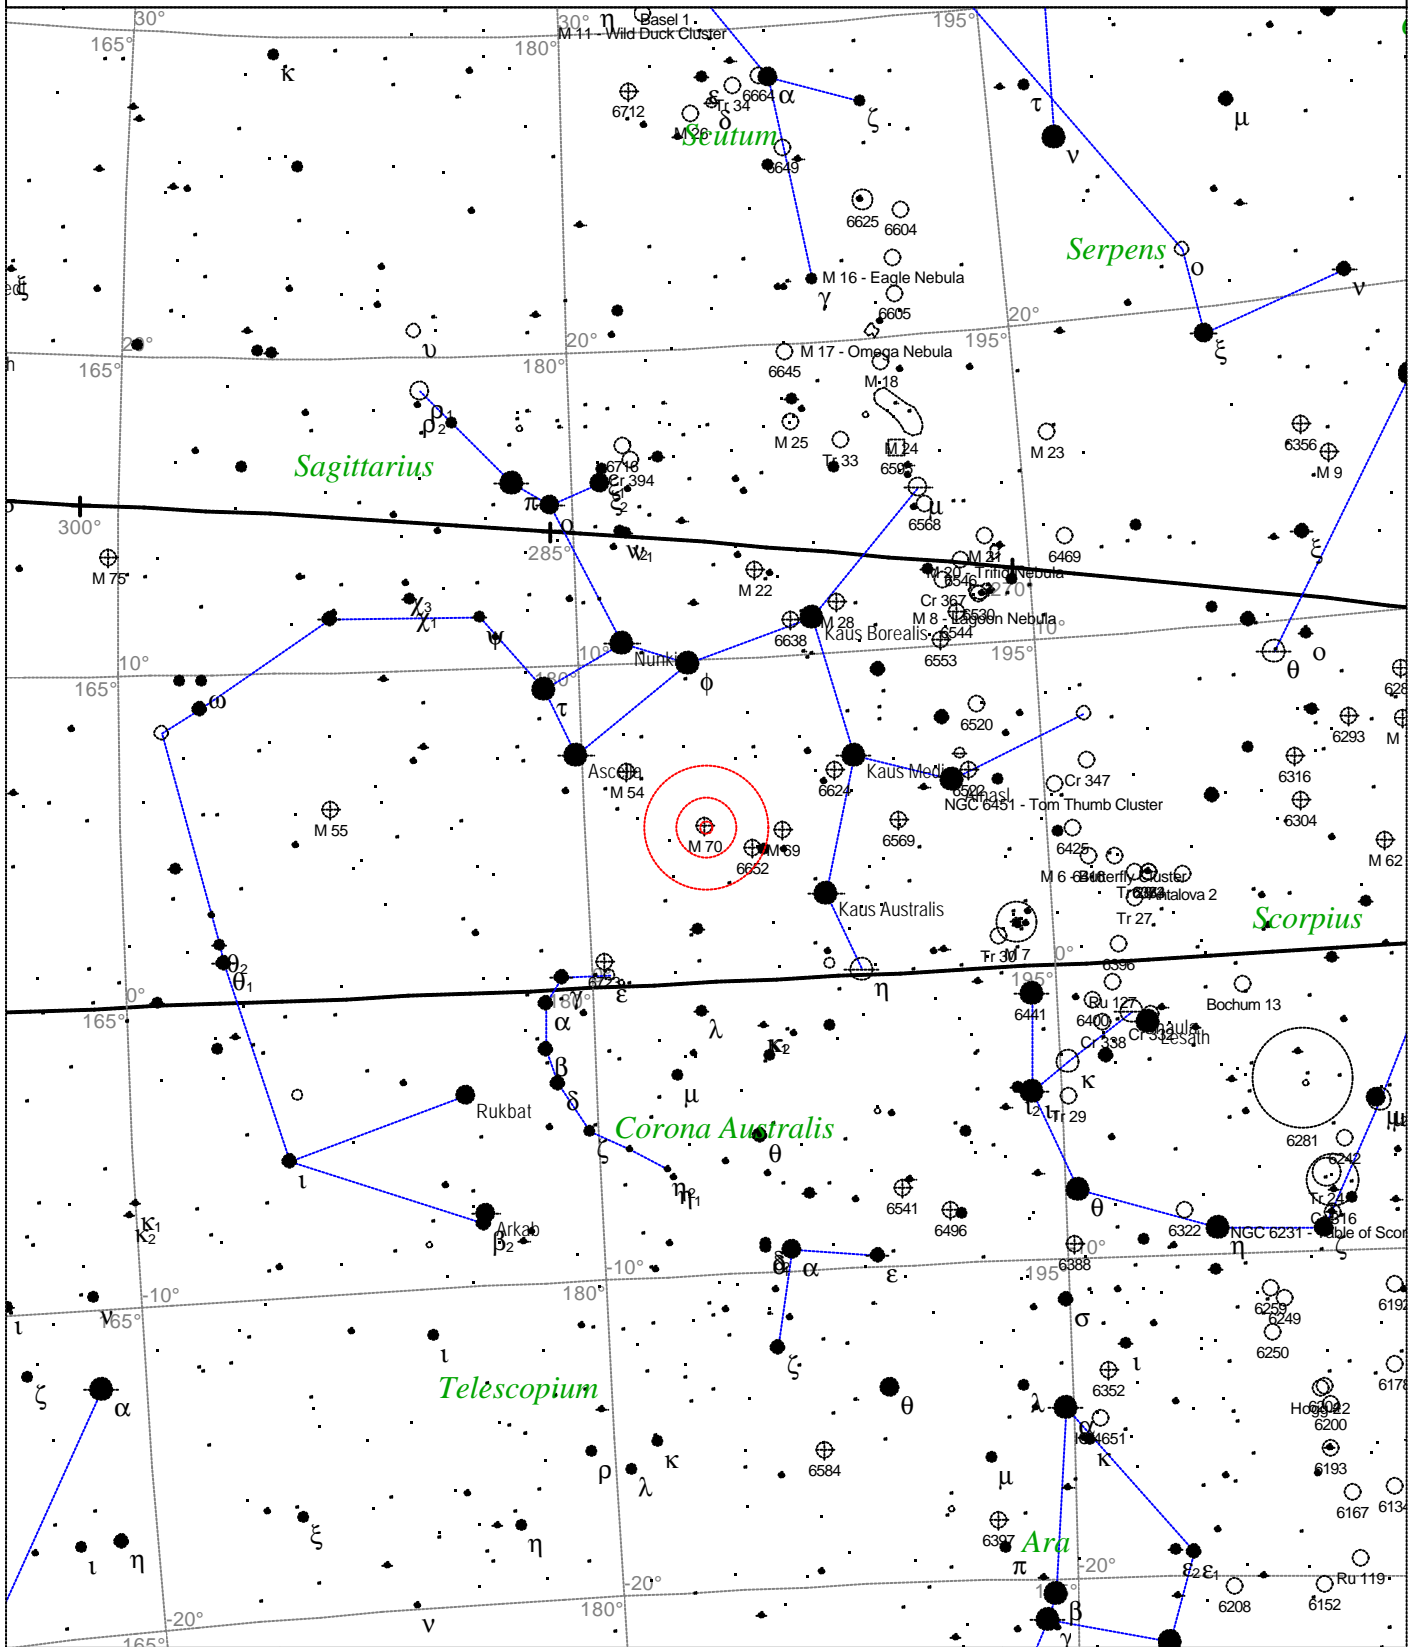

Messier 70 - Globular cluster

STARS		SYMBOLS			Messier 70 - Globular cluster Magnitude: 7.9 Size: 7.8' Right ascension: 18h 43m 23s Declination: -32° 17' 28" Constellation: Sagittarius
● <3	· 6	● Multiple star	◻ Dark nebula	△ Radio source	
● 3.5	· 6.5	○ Variable star	⊕ Globular cluster	× X-ray source	
● 4	· >7	☄ Comet	○ Open cluster	○ Other object	
● 4.5		☾ Galaxy	♁ Planetary nebula		
● 5		◻ Bright nebula	☉ Quasar		
● 5.5					

Local Time: 19:40:11 12-Sep-2002 UTC: 19:40:11 12-Sep-2002 Sidereal Time: 19:01:49
 Location: 53° 6' 50" N 1° 13' 20" W RA: 18h43m23s Dec: -32° 17' Field: 45.0° Julian Day: 2452530.3196