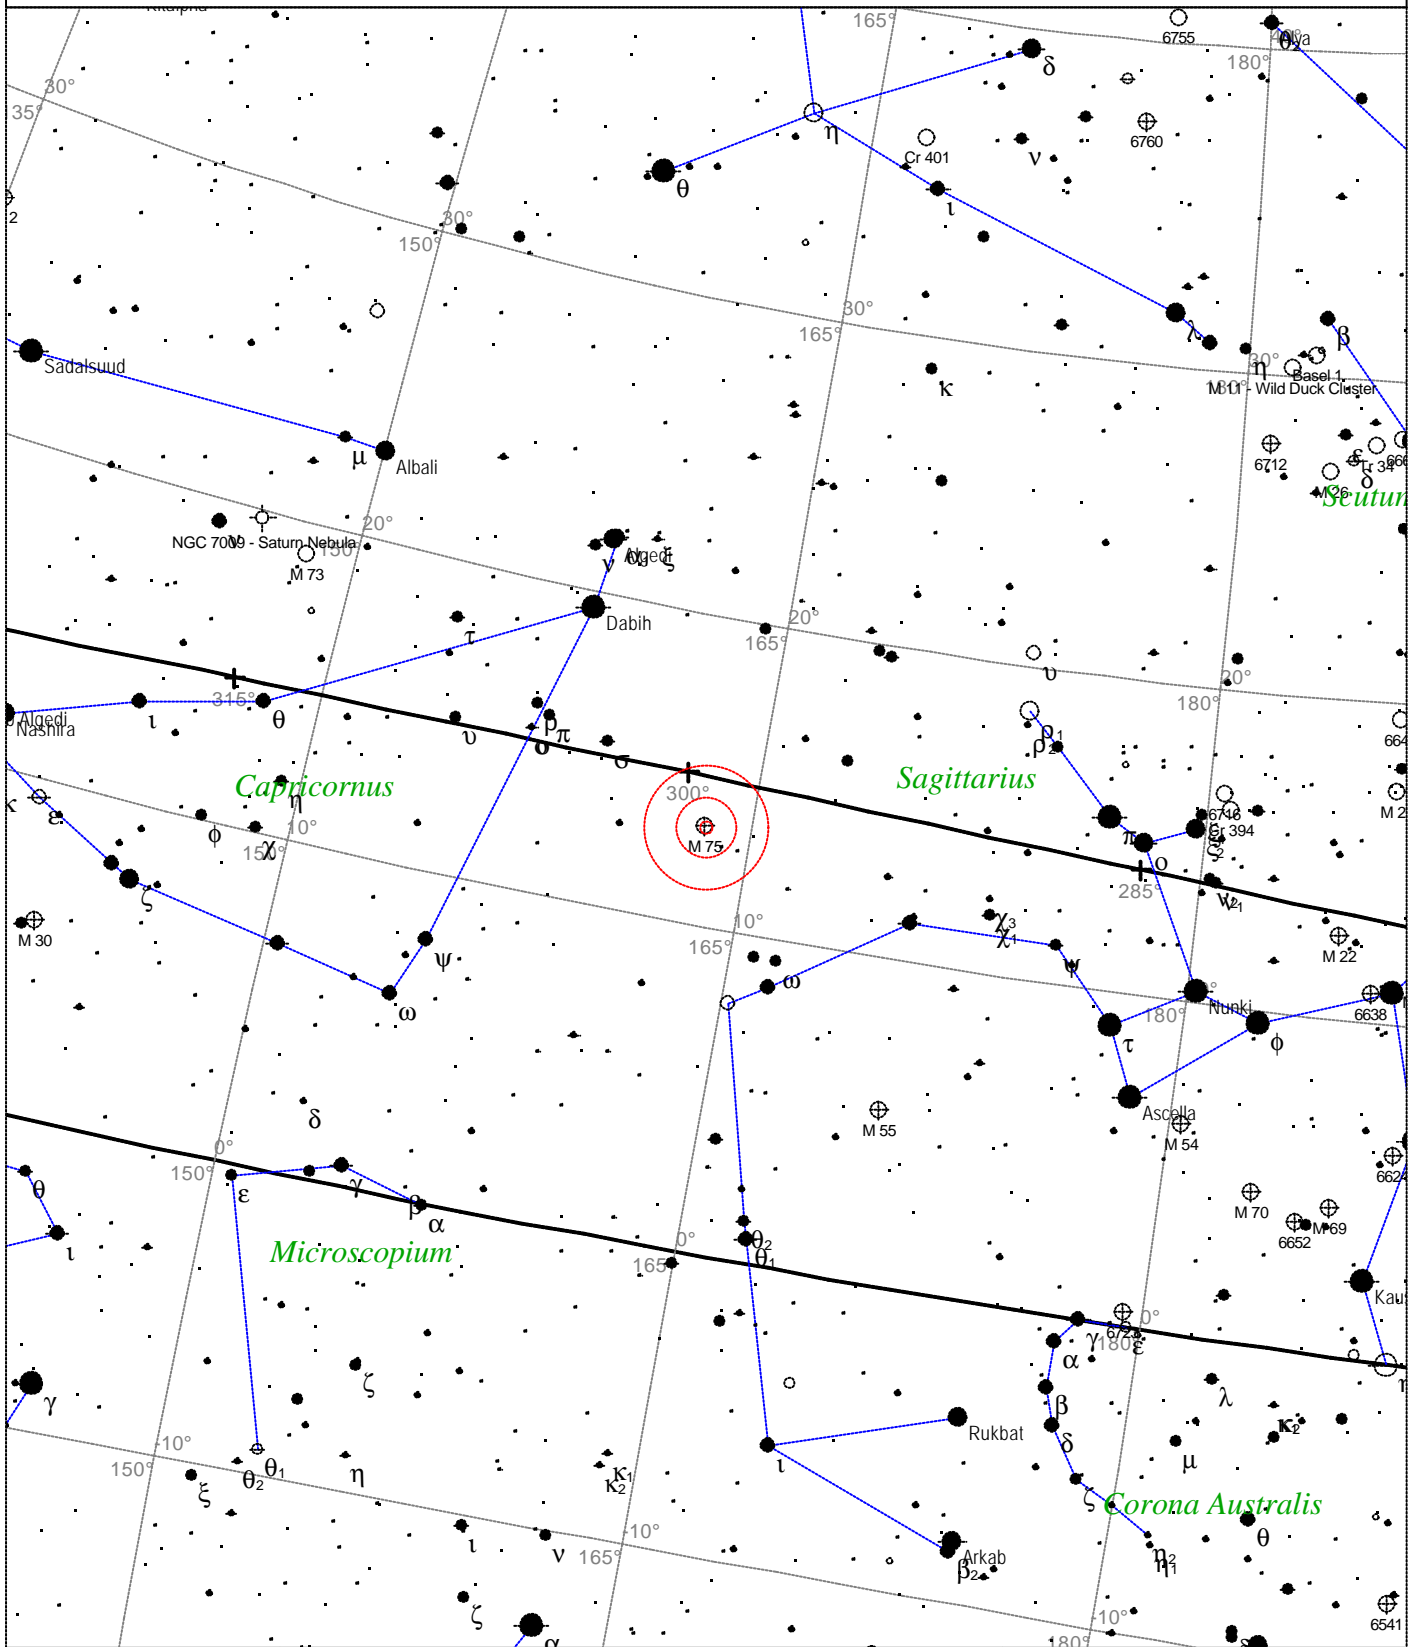

Messier 75 - Globular cluster

STARS		SYMBOLS			Messier 75 - Globular cluster Magnitude: 8.5 Size: 4.6' Right ascension: 20h 6m 14s Declination: -21° 54' 53" Constellation: Sagittarius
● <3	· 6	● Multiple star	◻ Dark nebula	△ Radio source	
● 3.5	· 6.5	○ Variable star	⊕ Globular cluster	× X-ray source	
● 4	· >7	☄ Comet	○ Open cluster	○ Other object	
● 4.5		☾ Galaxy	♁ Planetary nebula		
● 5		◻ Bright nebula	☉ Quasar		
● 5.5					

Local Time: 19:40:11 12-Sep-2002 UTC: 19:40:11 12-Sep-2002 Sidereal Time: 18:56:39
 Location: 53° 27' 0" N 2° 31' 0" W RA: 20h06m14s Dec: -21° 54' Field: 45.0° Julian Day: 2452530.3196