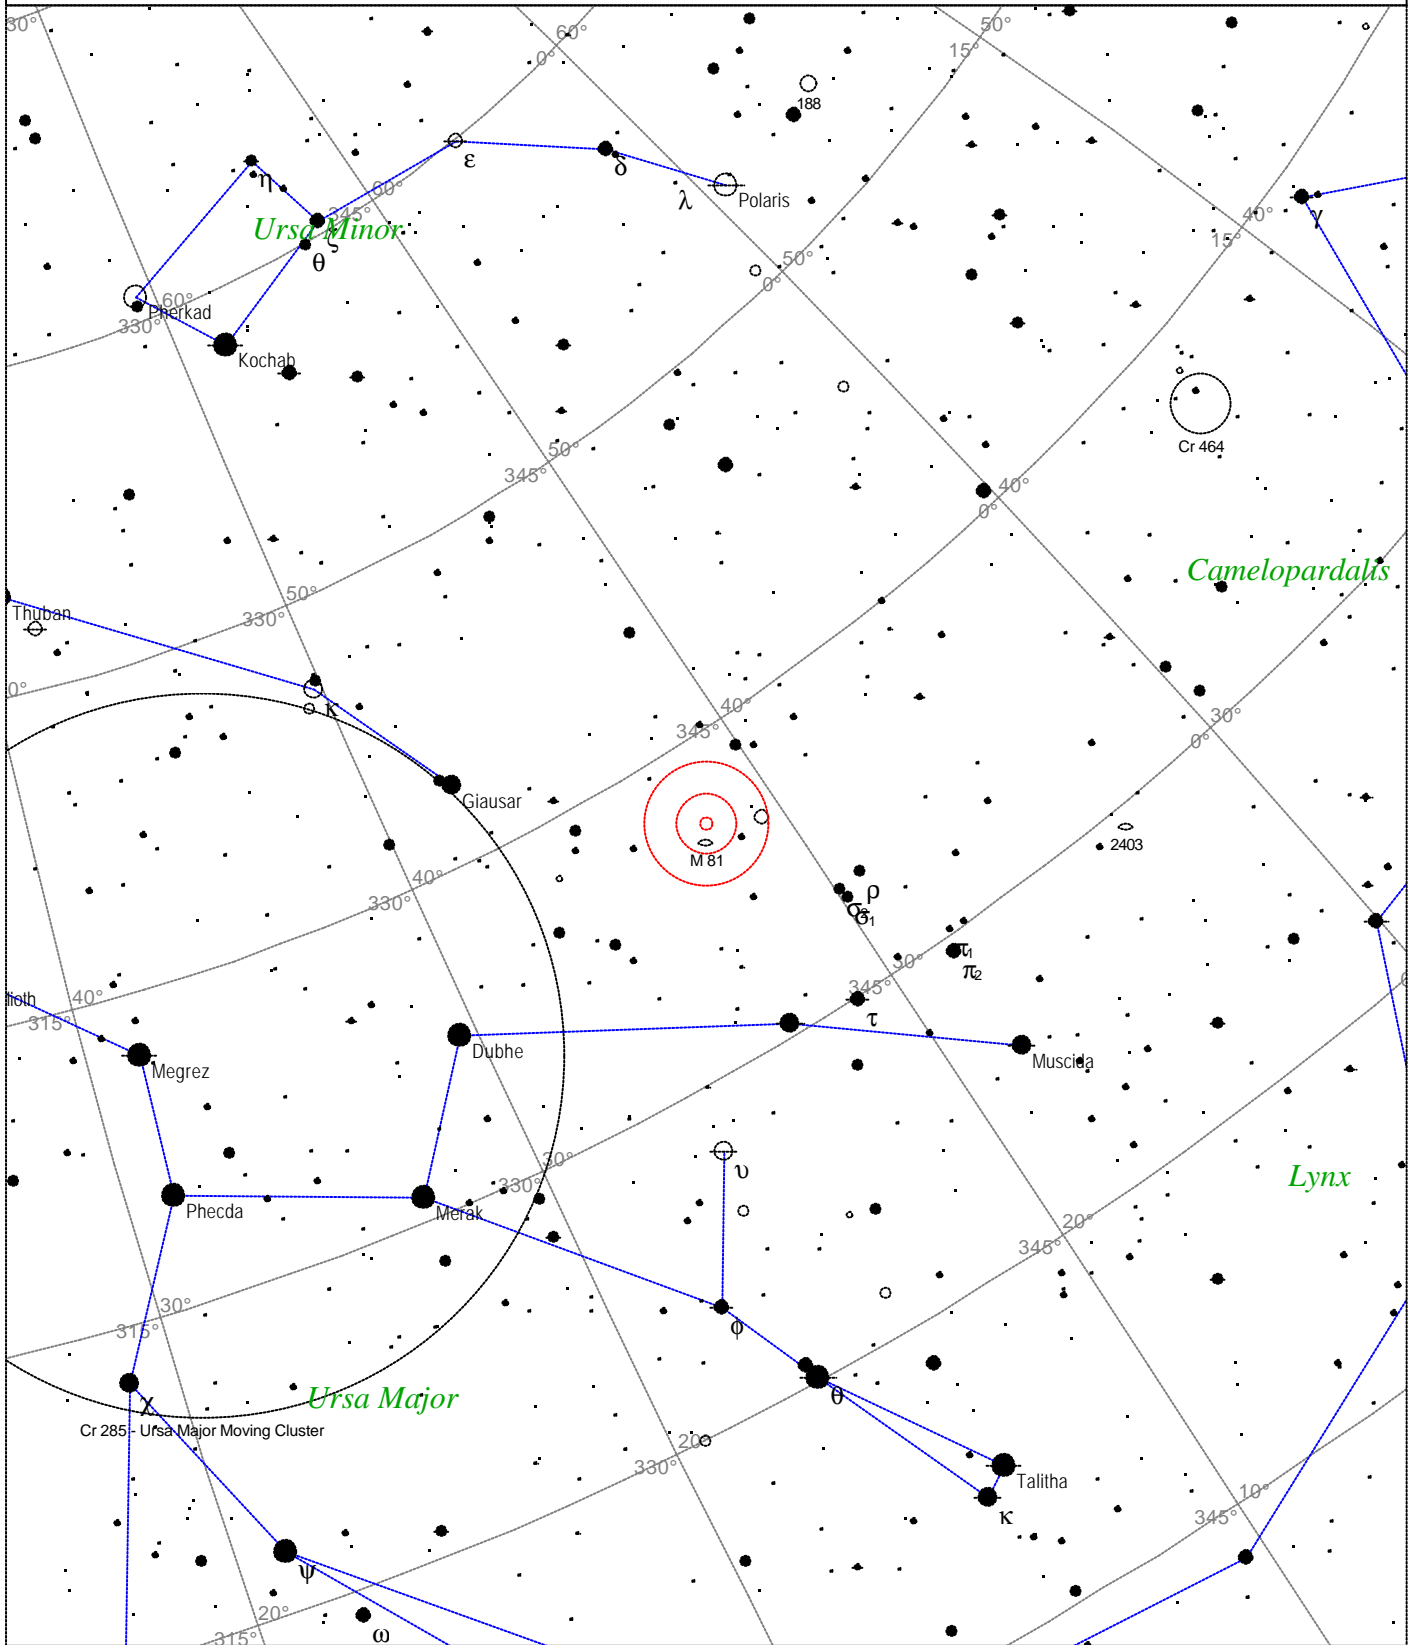

Messier 82 - Galaxy

| | | |
|---|---|---|
| <p>STARS</p> <ul style="list-style-type: none"> ● <3 ● 3.5 ● 4 ● 4.5 ● 5 ● 5.5 · 6 · 6.5 · >7 | <p>SYMBOLS</p> <ul style="list-style-type: none"> ● Multiple star ○ Variable star ☄ Comet ☾ Galaxy □ Bright nebula □ Dark nebula ⊕ Globular cluster ○ Open cluster ♁ Planetary nebula ☉ Quasar △ Radio source × X-ray source ○ Other object | <p><i>Messier 82 - Galaxy</i> <i>Magnitude: 9.2</i> <i>Surface brightness: 11.8 mag/sq arcmin</i> <i>Size: 10.5'x5.1'</i> <i>Position angle: 65°</i> <i>Right ascension: 9h 56m 3s</i> <i>Declination: +69° 40' 14"</i> <i>Constellation: Ursa Major</i></p> |
|---|---|---|

Local Time: 19:40:11 12-Sep-2002 UTC: 19:40:11 12-Sep-2002 Sidereal Time: 18:56:39
 Location: 53° 27' 0" N 2° 31' 0" W RA: 9h56m03s Dec: +69° 40' Field: 45.0° Julian Day: 2452530.3196