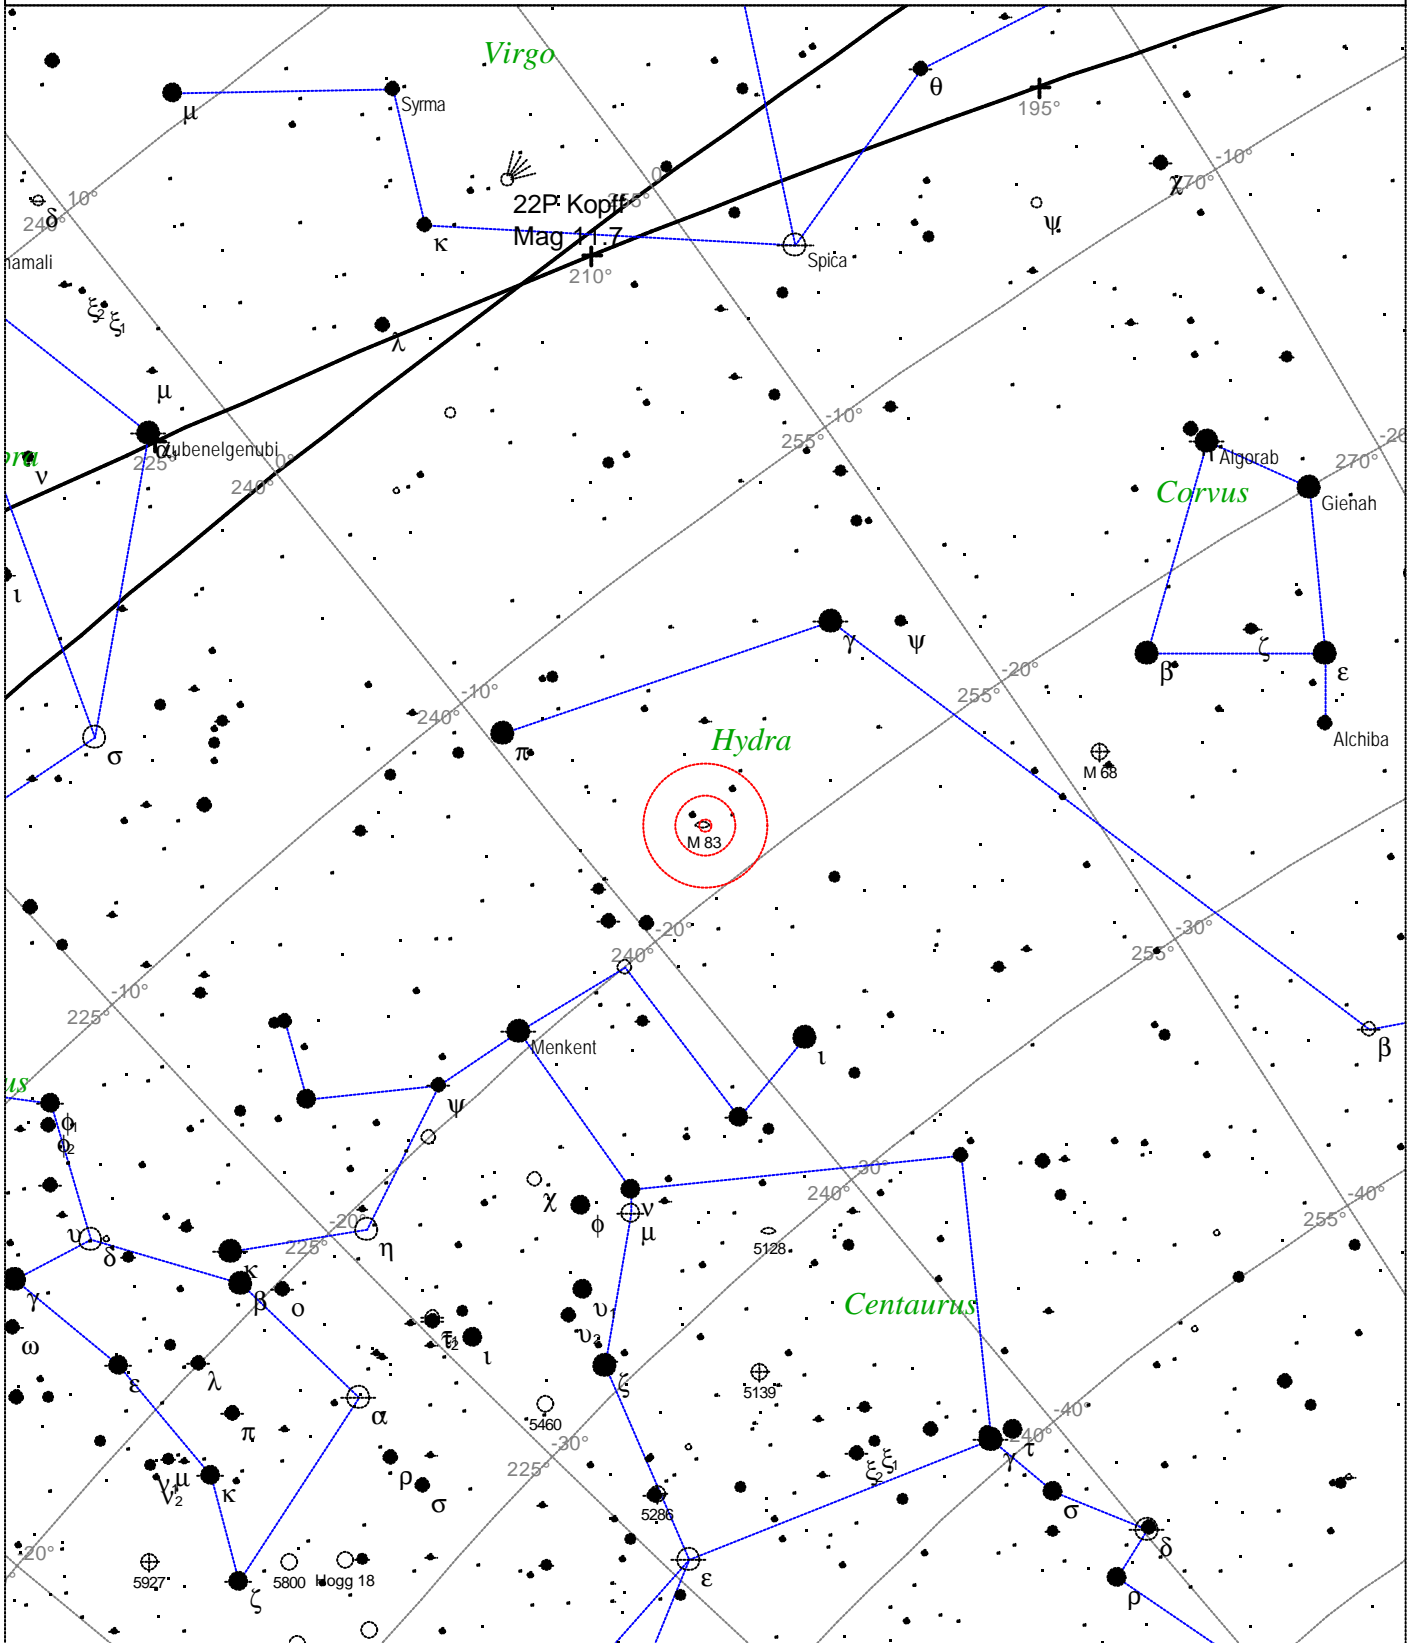

Messier 83 - Galaxy

<p>STARS</p> <ul style="list-style-type: none"> ● <3 ● 3.5 ● 4 ● 4.5 ● 5 ● 5.5 ● 6 ● 6.5 ● >7 	<p>SYMBOLS</p> <ul style="list-style-type: none"> ● Multiple star ○ Variable star ☄ Comet ☉ Galaxy □ Bright nebula □ Dark nebula ⊕ Globular cluster ○ Open cluster ♁ Planetary nebula ☉ Quasar △ Radio source × X-ray source ○ Other object 	<p><i>Messier 83 - Galaxy</i> Magnitude: 8.0 Surface brightness: 12.6 mag/sq arcmin Size: 13.1'x12.2' Right ascension: 13h 37m 7s Declination: -29° 52' 47" Constellation: Hydra</p>
---	---	--

Local Time: 19:40:11 12-Sep-2002
 Location: 53° 27' 0" N 2° 31' 0" W

UTC: 19:40:11 12-Sep-2002
 RA: 13h37m07s Dec: -29° 52' Field: 45.0°

Sidereal Time: 18:56:39
 Julian Day: 2452530.3196