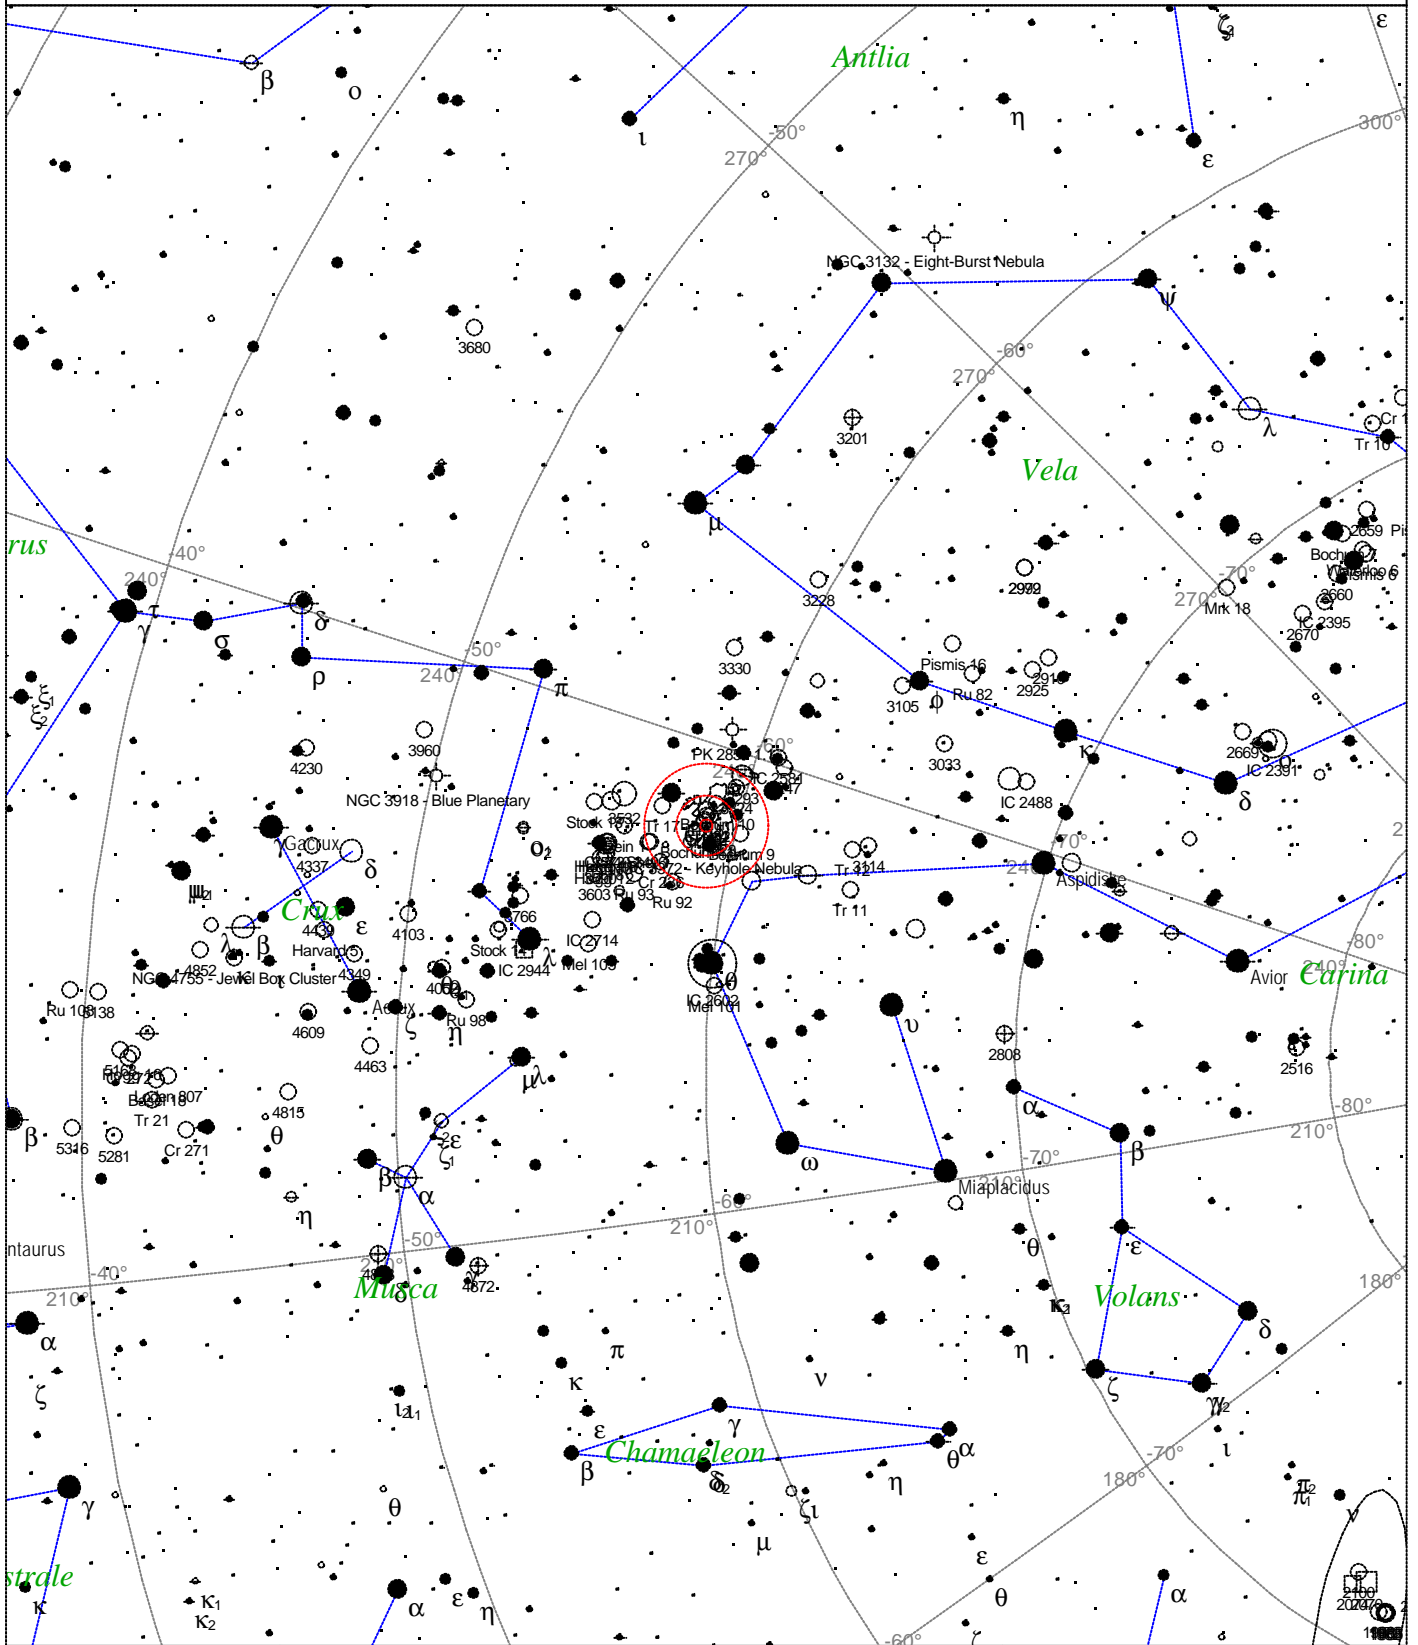

Caldwell 92 - Eta Carinae Nebula

STARS	SYMBOLS			Caldwell 92 - NGC 3372 - Eta Carinae Nebula Popular name: Keyhole Nebula Type of object: Bright nebula Magnitude: 3.0 Size: 120.0' Right ascension: 10h 45m 11s Declination: -59° 52' 38" Constellation: Carina
<ul style="list-style-type: none"> ● <3 ● 3.5 ● 4 ● 4.5 ● 5 ● 5.5 	<ul style="list-style-type: none"> ● Multiple star ○ Variable star ☄ Comet ☾ Galaxy □ Bright nebula 	<ul style="list-style-type: none"> □ Dark nebula ⊕ Globular cluster ○ Open cluster ⊕ Planetary nebula ☄ Quasar 	<ul style="list-style-type: none"> △ Radio source × X-ray source ○ Other object 	

Local Time: 19:40:11 12-Sep-2002 UTC: 19:40:11 12-Sep-2002 Sidereal Time: 18:56:39
 Location: 53° 27' 0" N 2° 31' 0" W RA: 10h45m11s Dec: -59° 52' Field: 45.0° Julian Day: 2452530.3196