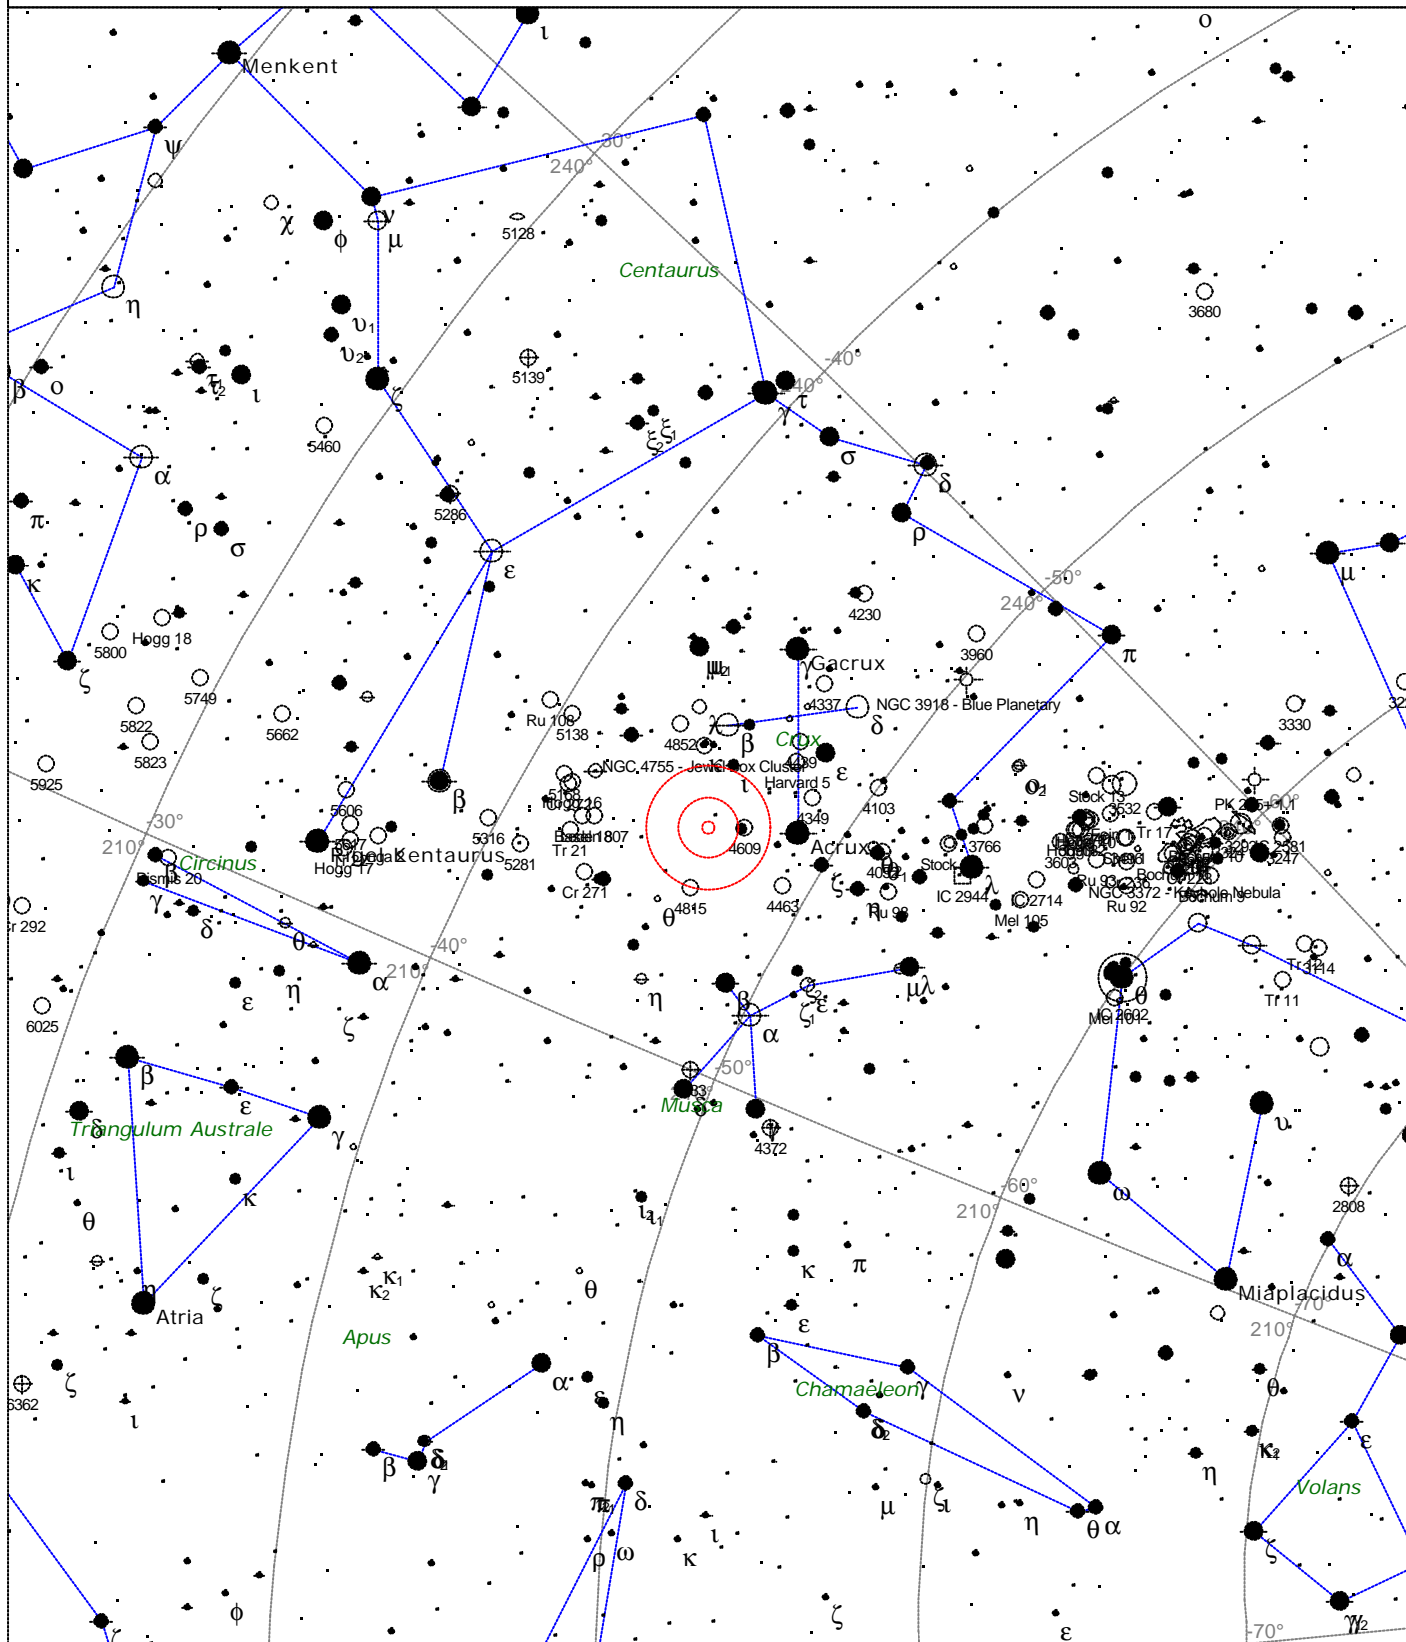

Caldwell 99 - Coalsack

<p>STARS</p> <ul style="list-style-type: none"> ● <3 ● 3.5 ● 4 ● 4.5 ● 5 ● 5.5 	<p>SYMBOLS</p> <ul style="list-style-type: none"> ● Multiple star ○ Variable star ☄ Comet ☾ Galaxy □ Bright nebula □ Dark nebula ⊕ Globular cluster ○ Open cluster ⊕ Planetary nebula ☄ Quasar △ Radio source × X-ray source ○ Other object 	<p><i>Caldwell 99 - Coalsack</i> Type of object: Dark nebula Size: 400.0' Right ascension: 12h 53m 6s Declination: -63° 0' 50" Constellation: Crux</p>
--	---	---

Local Time: 19:40:11 12-Sep-2002 UTC: 19:40:11 12-Sep-2002 Sidereal Time: 18:56:39
 Location: 53° 27' 0" N 2° 31' 0" W RA: 12h53m06s Dec: -63° 00' Field: 45.0° Julian Day: 2452530.3196