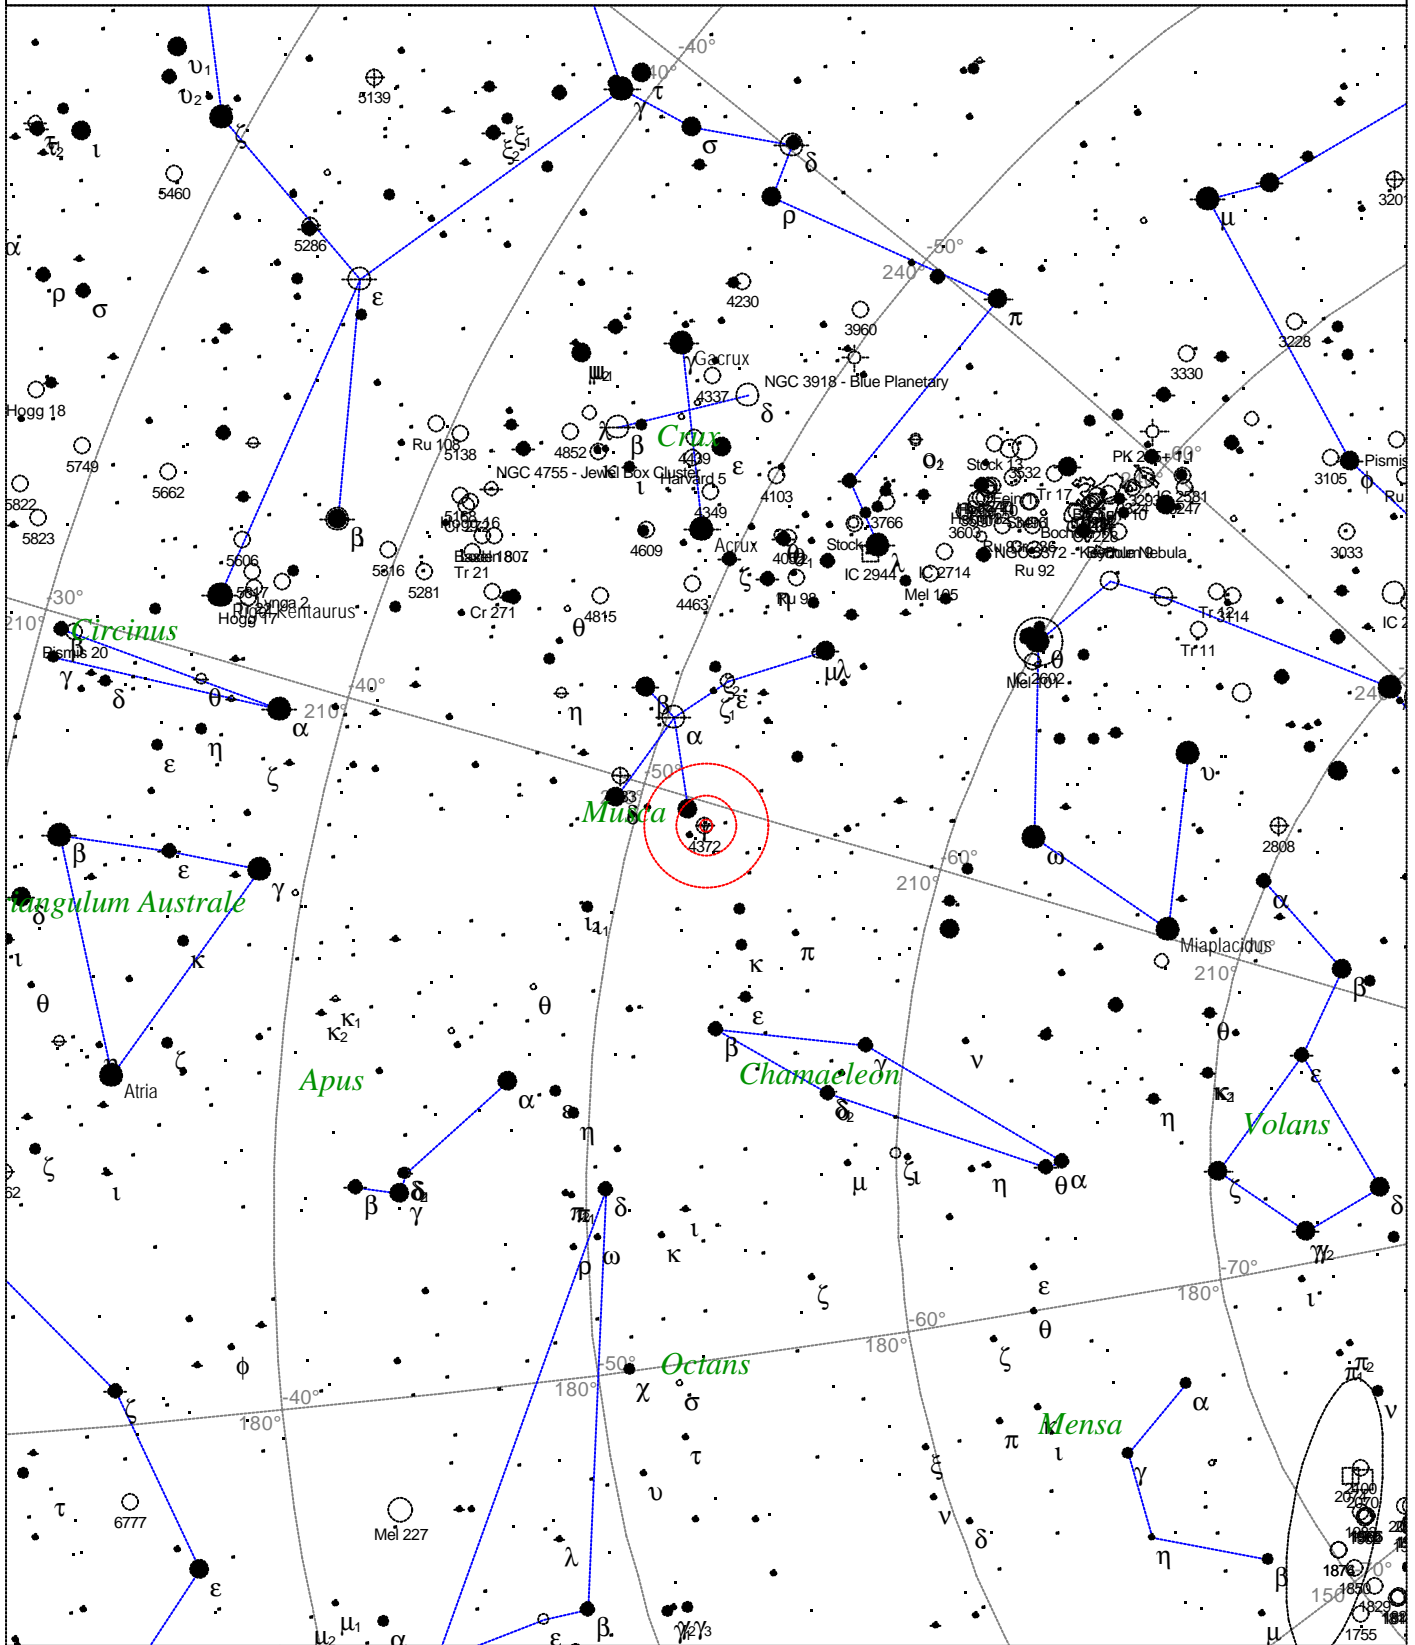

Caldwell 108 - NGC 4372

<p>STARS</p> <ul style="list-style-type: none"> ● <3 ● 3.5 ● 4 ● 4.5 ● 5 ● 5.5 ● 6 ● 6.5 ● >7 	<p>SYMBOLS</p> <ul style="list-style-type: none"> ● Multiple star ○ Variable star ☄ Comet ☉ Galaxy □ Bright nebula ◻ Dark nebula ⊕ Globular cluster ○ Open cluster ♁ Planetary nebula ☉ Quasar △ Radio source ✕ X-ray source ○ Other object 	<p><i>Caldwell 108 - NGC 4372</i> Type of object: Globular cluster Magnitude: 7.2 Size: 18.6' Right ascension: 12h 25m 49s Declination: -72° 40' 23" Constellation: Musca</p>
---	---	---

Local Time: 19:40:11 12-Sep-2002 UTC: 19:40:11 12-Sep-2002 Sidereal Time: 18:56:39
 Location: 53° 27' 0" N 2° 31' 0" W RA: 12h25m49s Dec: -72° 40' Field: 45.0° Julian Day: 2452530.3196