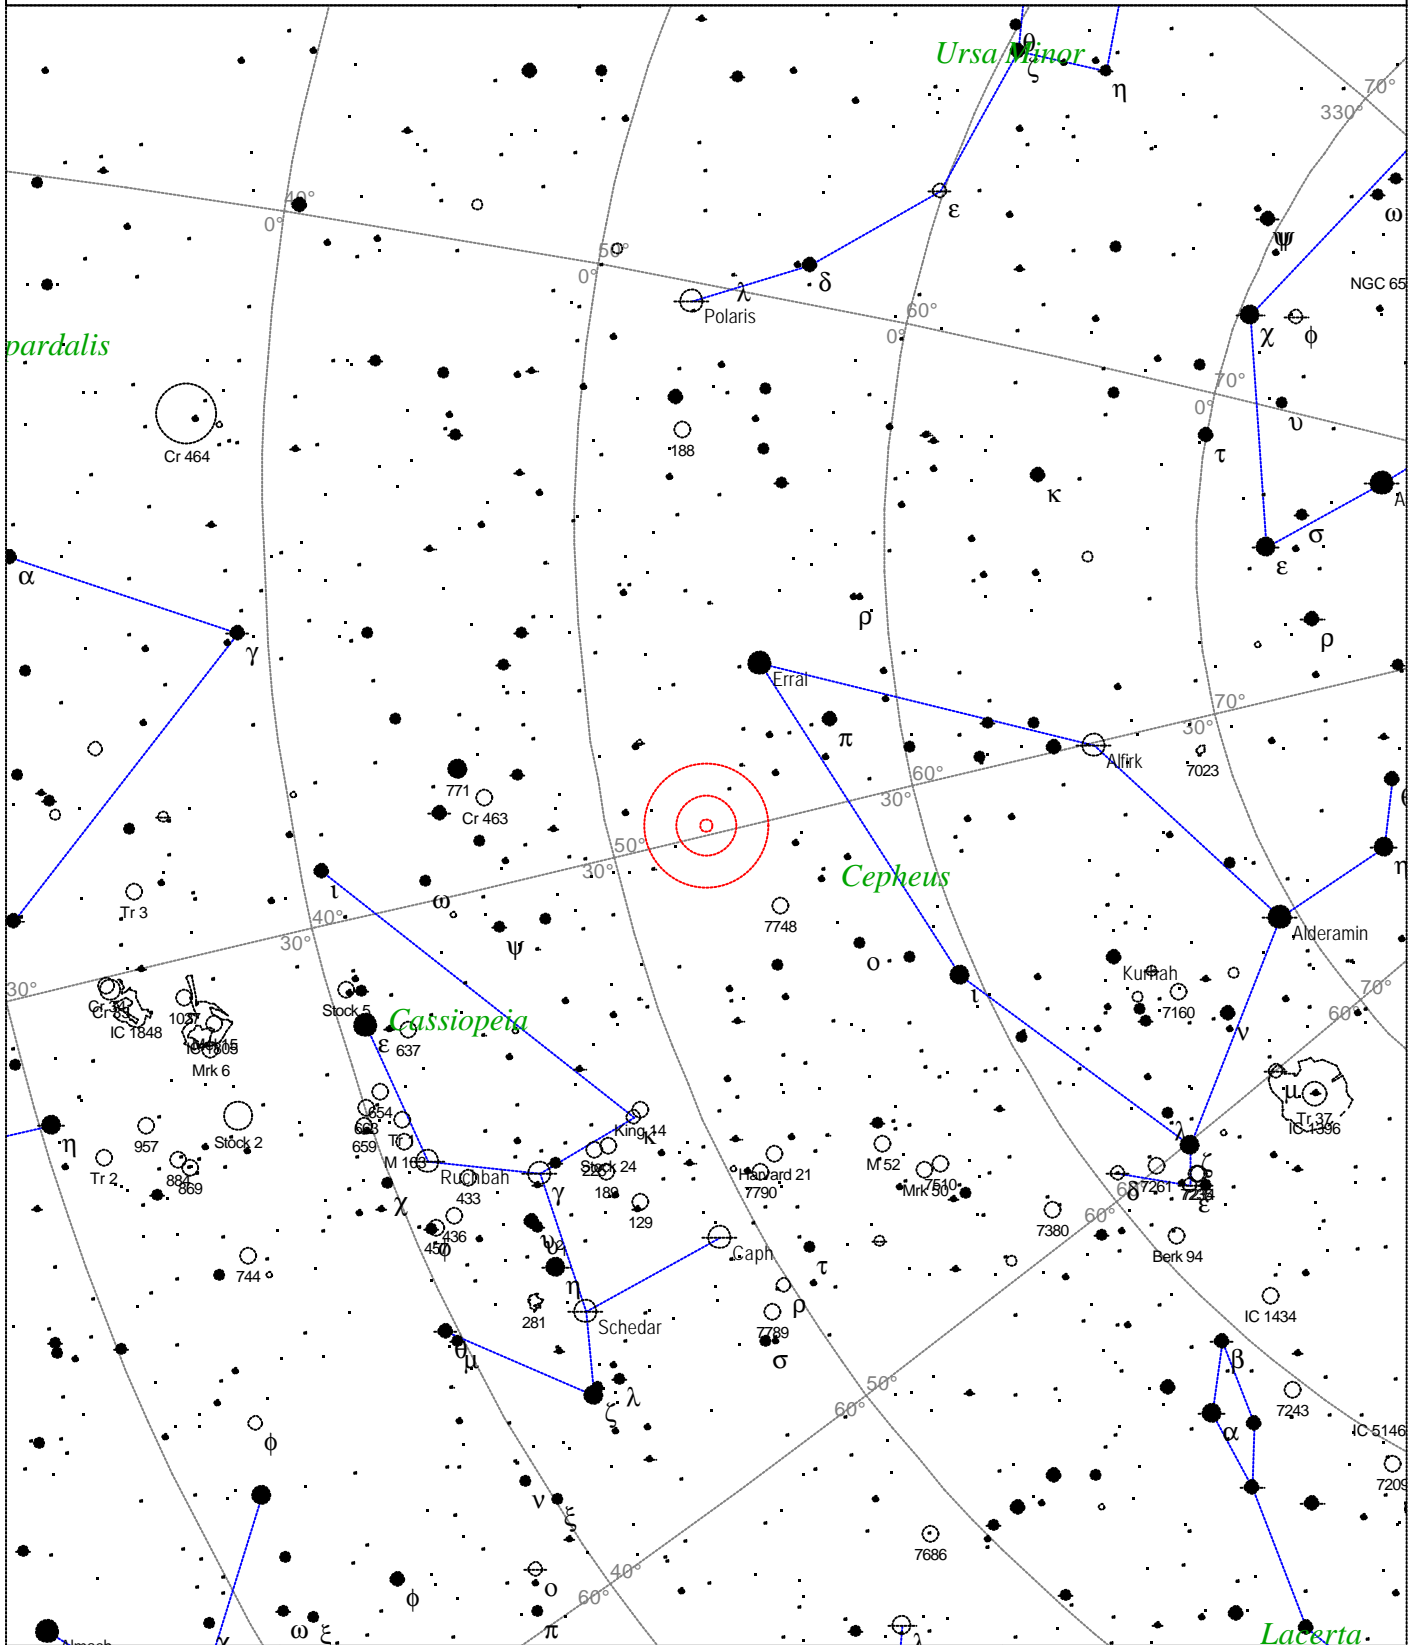

Caldwell 2 - NGC 40

<p>STARS</p> <ul style="list-style-type: none"> ● <3 ● 3.5 ● 4 ● 4.5 ● 5 ● 5.5 ● 6 ● 6.5 ● >7 	<p>SYMBOLS</p> <ul style="list-style-type: none"> ● Multiple star ○ Variable star ☾ Comet ☾ Galaxy □ Bright nebula □ Dark nebula ⊕ Globular cluster ○ Open cluster ⊕ Planetary nebula ⊗ Quasar △ Radio source × X-ray source ○ Other object 	<p><i>Caldwell 2 - NGC 40</i> Type of object: Planetary nebula Magnitude: 10.7 Size: 37.0" Right ascension: 0h 13m 12s Declination: +72° 32' 5" Constellation: Cepheus</p>
---	---	--

Local Time: 19:40:11 12-Sep-2002	UTC: 19:40:11 12-Sep-2002	Sidereal Time: 18:56:39
Location: 53° 27' 0" N 2° 31' 0" W	RA: 0h13m12s Dec: +72° 32' Field: 45.0°	Julian Day: 2452530.3196