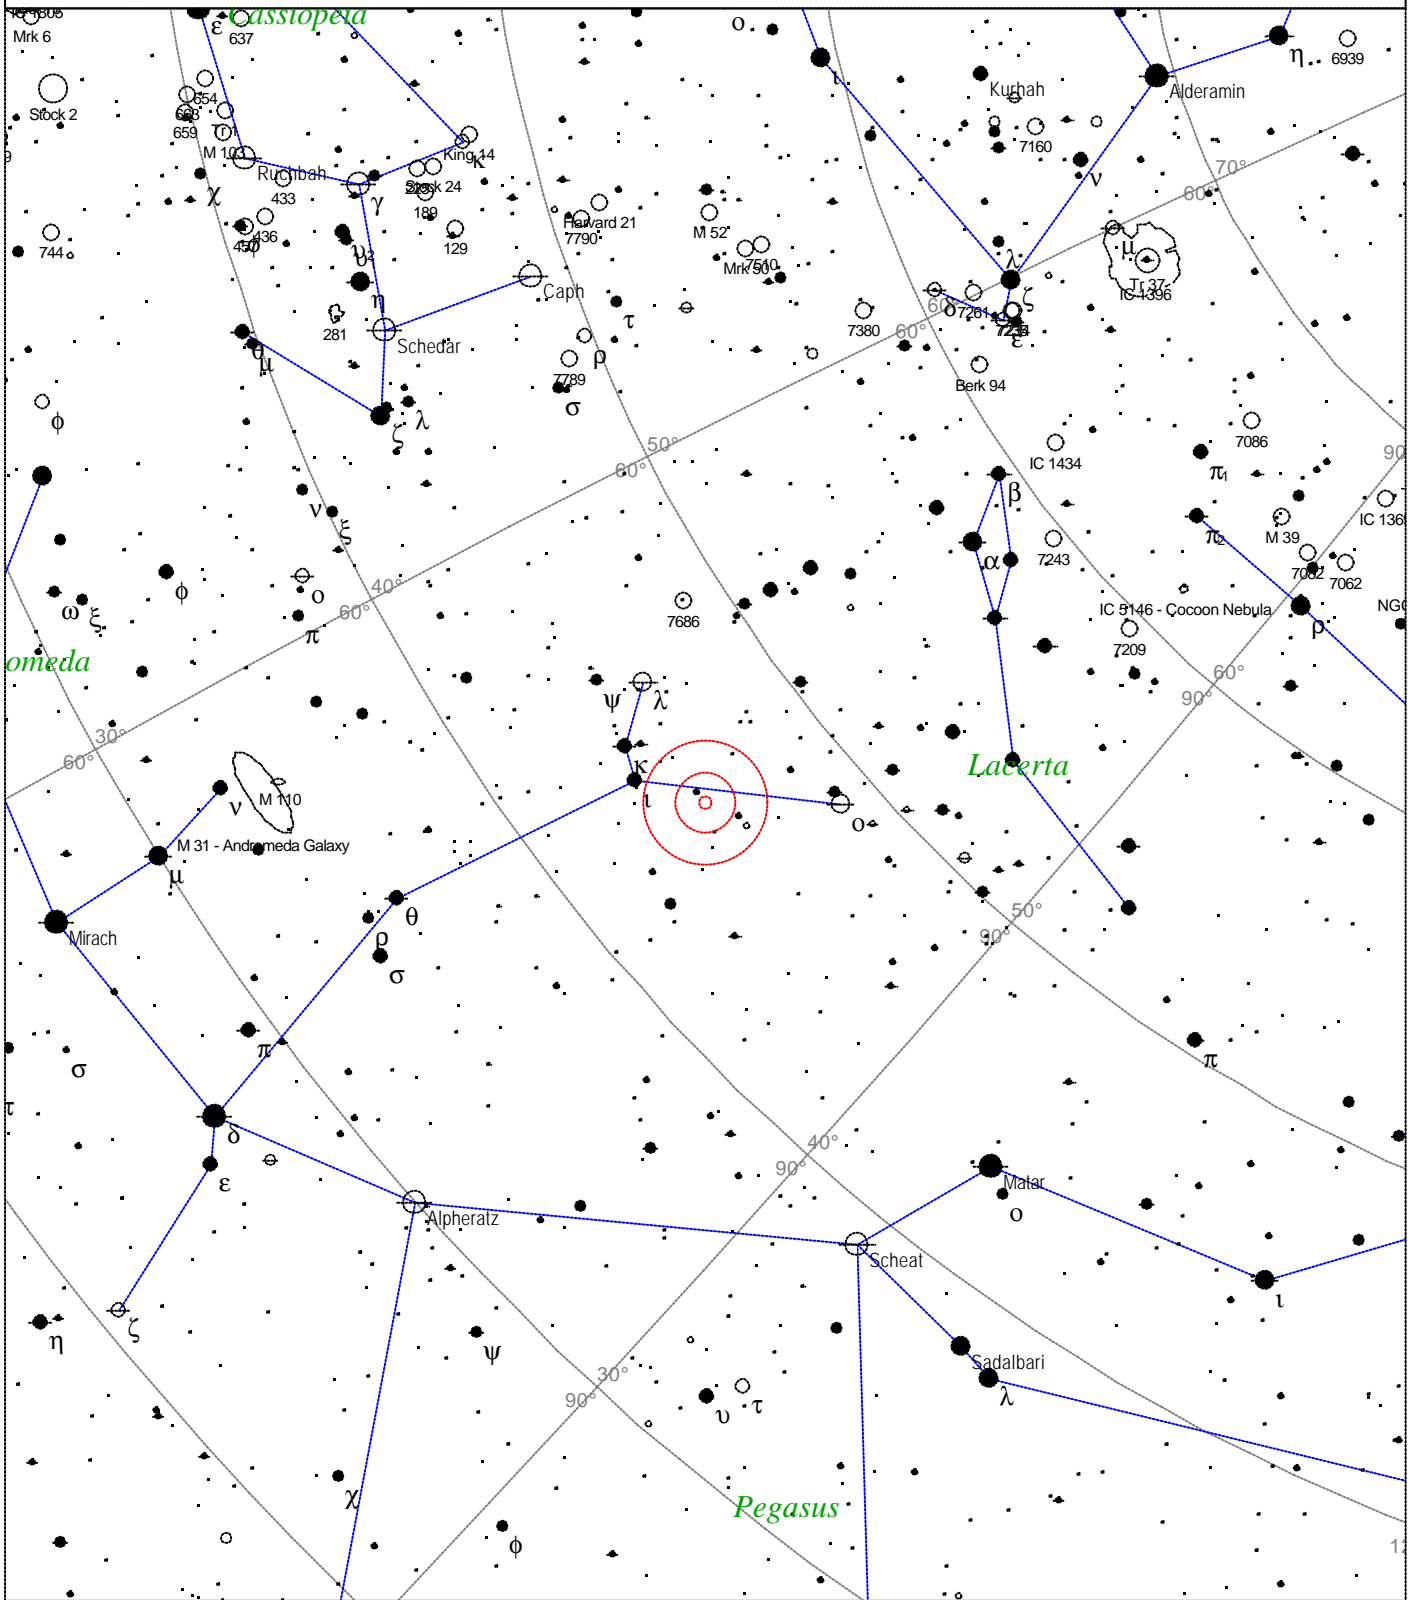

Caldwell 22 - Blue Snowball Nebula

<p>STARS</p> <ul style="list-style-type: none"> ● <3 ● 3.5 ● 4 ● 4.5 ● 5 ● 5.5 ● 6 ● 6.5 ● >7 	<p>SYMBOLS</p> <ul style="list-style-type: none"> ● Multiple star ○ Variable star ☄ Comet ☐ Galaxy ☐ Bright nebula ☐ Dark nebula ⊕ Globular cluster ○ Open cluster ⊕ Planetary nebula ☒ Quasar △ Radio source × X-ray source ○ Other object 	<p><i>Caldwell 22 - NGC 7662</i> <i>Popular name: Blue Snowball Nebula</i> <i>Type of object: Planetary nebula</i> <i>Magnitude: 9.2</i> <i>Size: 12.0"</i> <i>Right ascension: 23h 26m 2s</i> <i>Declination: +42° 32' 58"</i> <i>Constellation: Andromeda</i></p>
---	---	--

Local Time: 19:40:11 12-Sep-2002	UTC: 19:40:11 12-Sep-2002	Sidereal Time: 18:56:39
Location: 53° 27' 0" N 2° 31' 0" W	RA: 23h26m02s Dec: +42° 32' Field: 45.0°	Julian Day: 2452530.3196