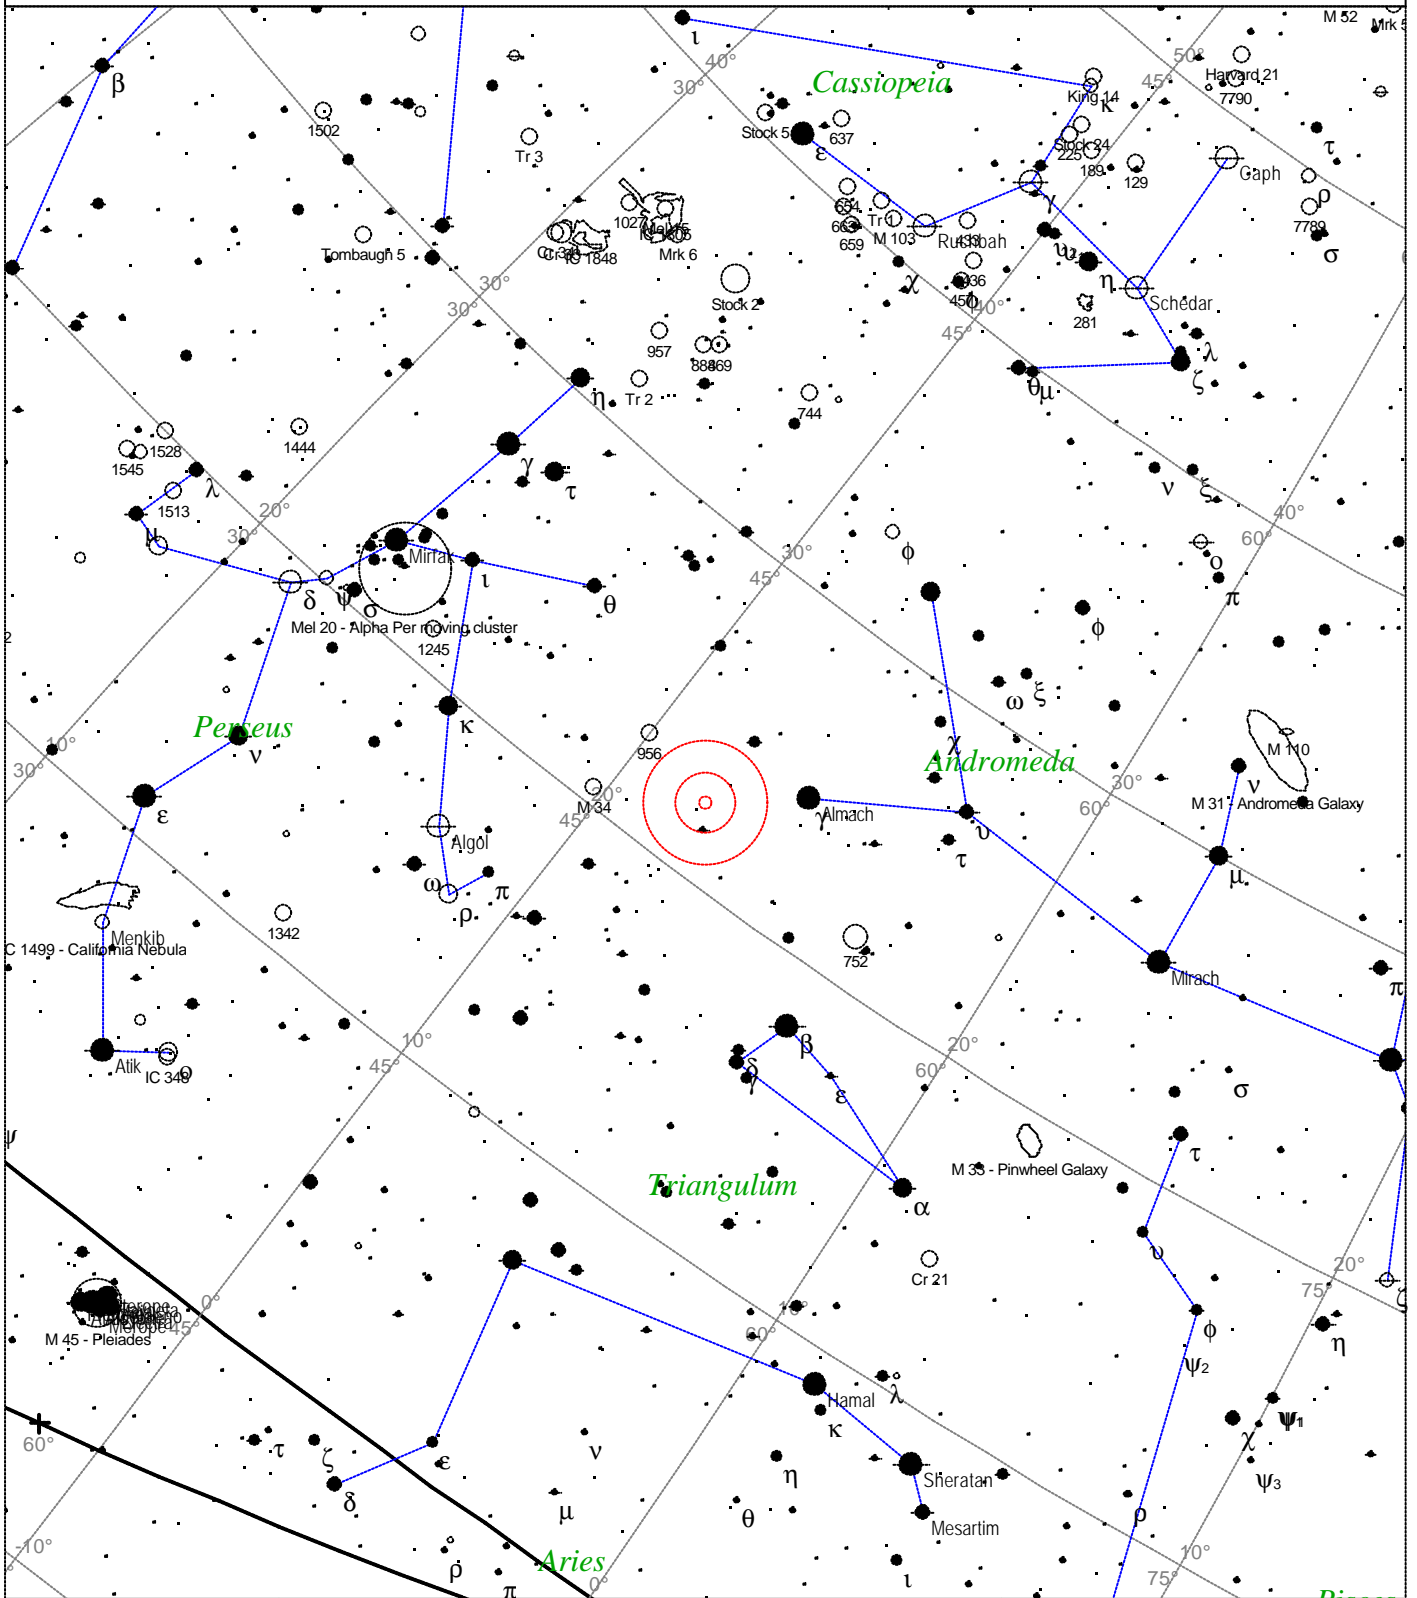

Caldwell 23 - NGC 891

STARS	SYMBOLS			Caldwell 23 - NGC 891 Type of object: Galaxy Magnitude: 10.9 Surface brightness: 14.0 mag/sq arcmin Size: 13.1'x2.8' Position angle: 22° Right ascension: 2h 22m 43s Declination: +42° 21' 25"
<ul style="list-style-type: none"> ● <3 ● 3.5 ● 4 ● 4.5 ● 5 ● 5.5 	<ul style="list-style-type: none"> ● Multiple star ○ Variable star ☄ Comet ☾ Galaxy □ Bright nebula 	<ul style="list-style-type: none"> □ Dark nebula ⊕ Globular cluster ○ Open cluster ⊕ Planetary nebula ⊗ Quasar 	<ul style="list-style-type: none"> △ Radio source × X-ray source ○ Other object 	

Local Time: 19:40:11 12-Sep-2002	UTC: 19:40:11 12-Sep-2002	Sidereal Time: 18:56:39
Location: 53° 27' 0" N 2° 31' 0" W	RA: 2h22m43s Dec: +42° 21' Field: 45.0°	Julian Day: 2452530.3196