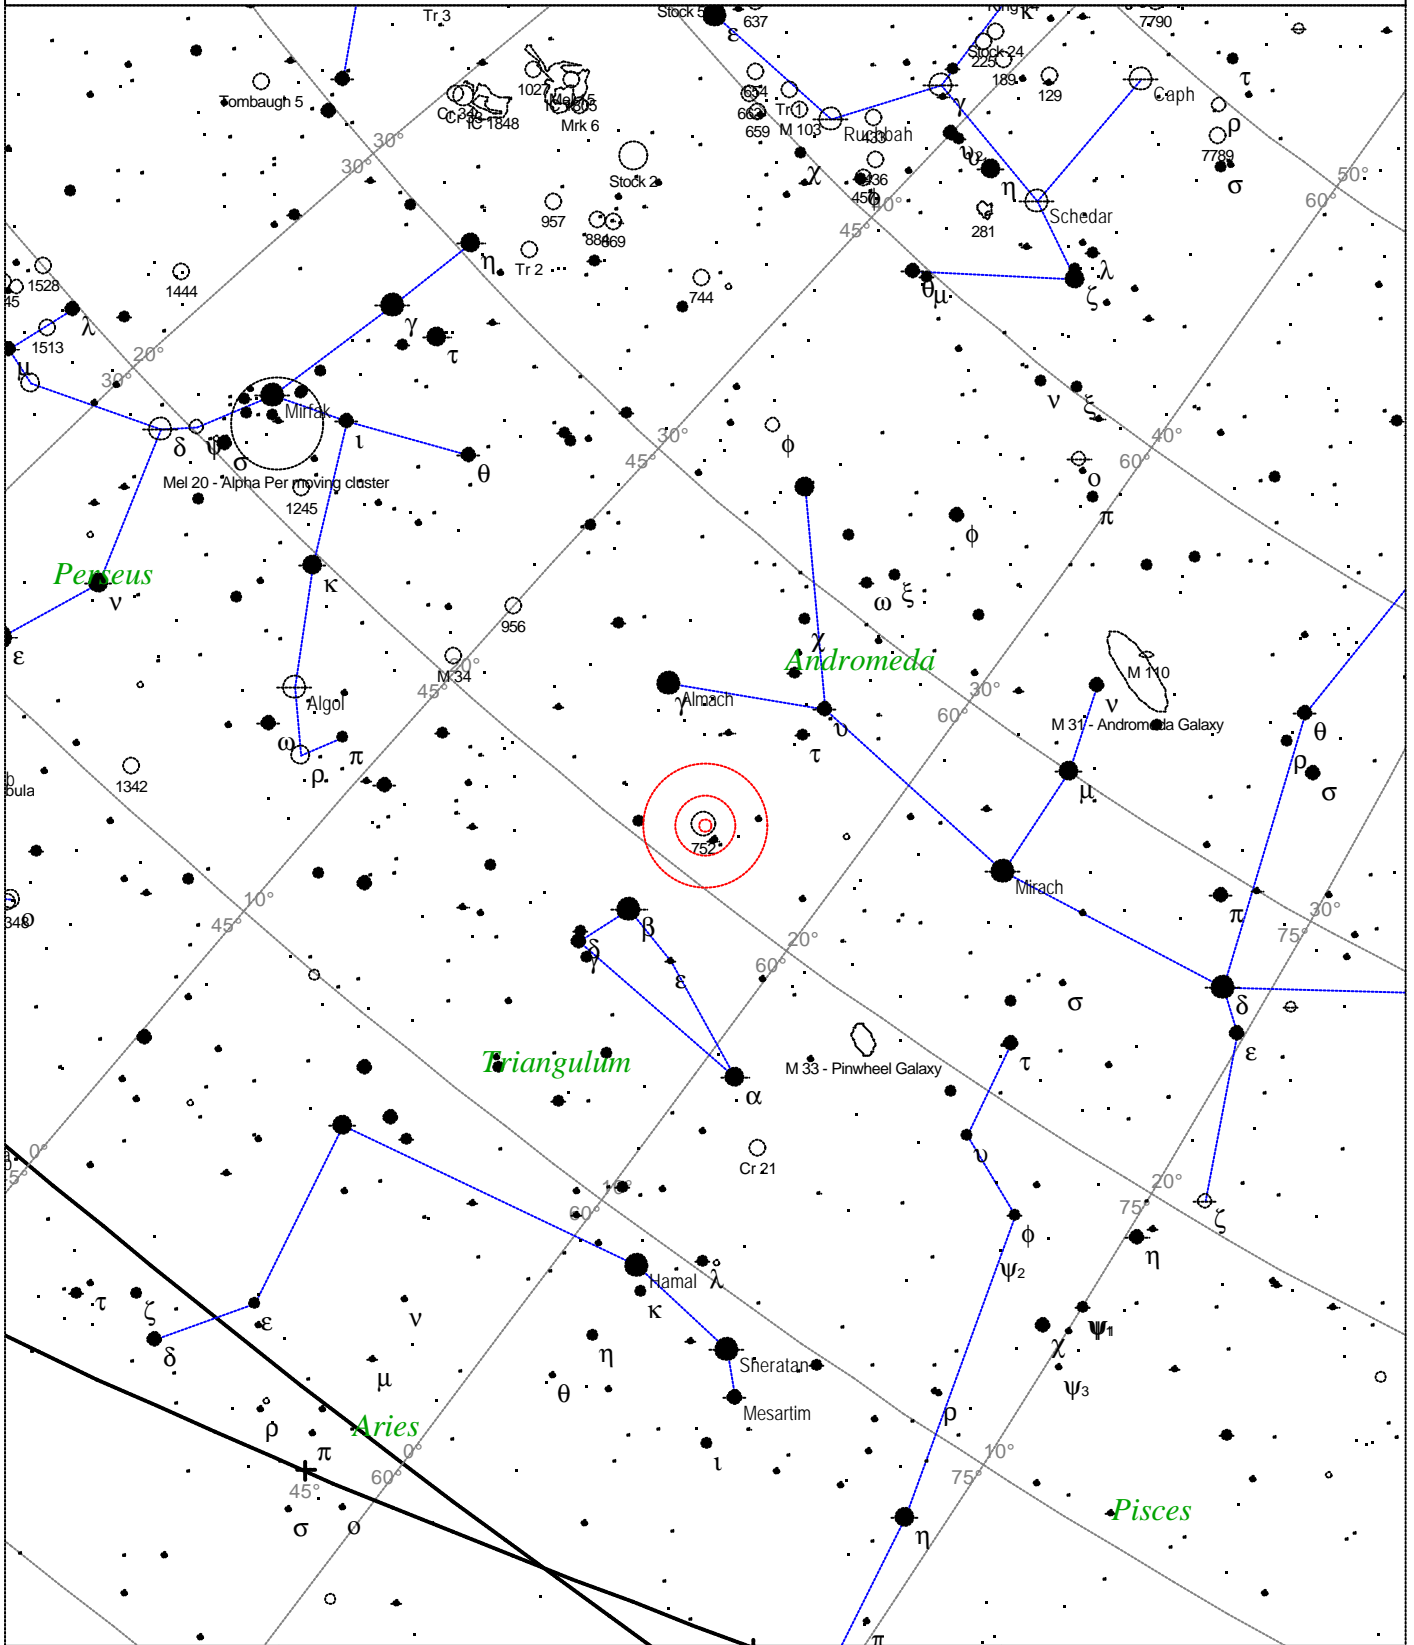

Caldwell 28 - NGC 752

<p>STARS</p> <ul style="list-style-type: none"> ● <3 ● 3.5 ● 4 ● 4.5 ● 5 ● 5.5 ● 6 ● 6.5 ● >7 	<p>SYMBOLS</p> <ul style="list-style-type: none"> ● Multiple star ○ Variable star ☄ Comet ☾ Galaxy □ Bright nebula □ Dark nebula ⊕ Globular cluster ○ Open cluster ⊕ Planetary nebula ⊗ Quasar △ Radio source × X-ray source ○ Other object 	<p>Caldwell 28 - NGC 752 Type of object: Open cluster Magnitude: 5.7 Size: 50.0' Right ascension: 1h 57m 52s Declination: +37° 47' 42" Constellation: Andromeda</p>
---	---	---

Local Time: 19:40:11 12-Sep-2002 UTC: 19:40:11 12-Sep-2002 Sidereal Time: 18:56:39
 Location: 53° 27' 0" N 2° 31' 0" W RA: 1h57m52s Dec: +37° 47' Field: 45.0° Julian Day: 2452530.3196