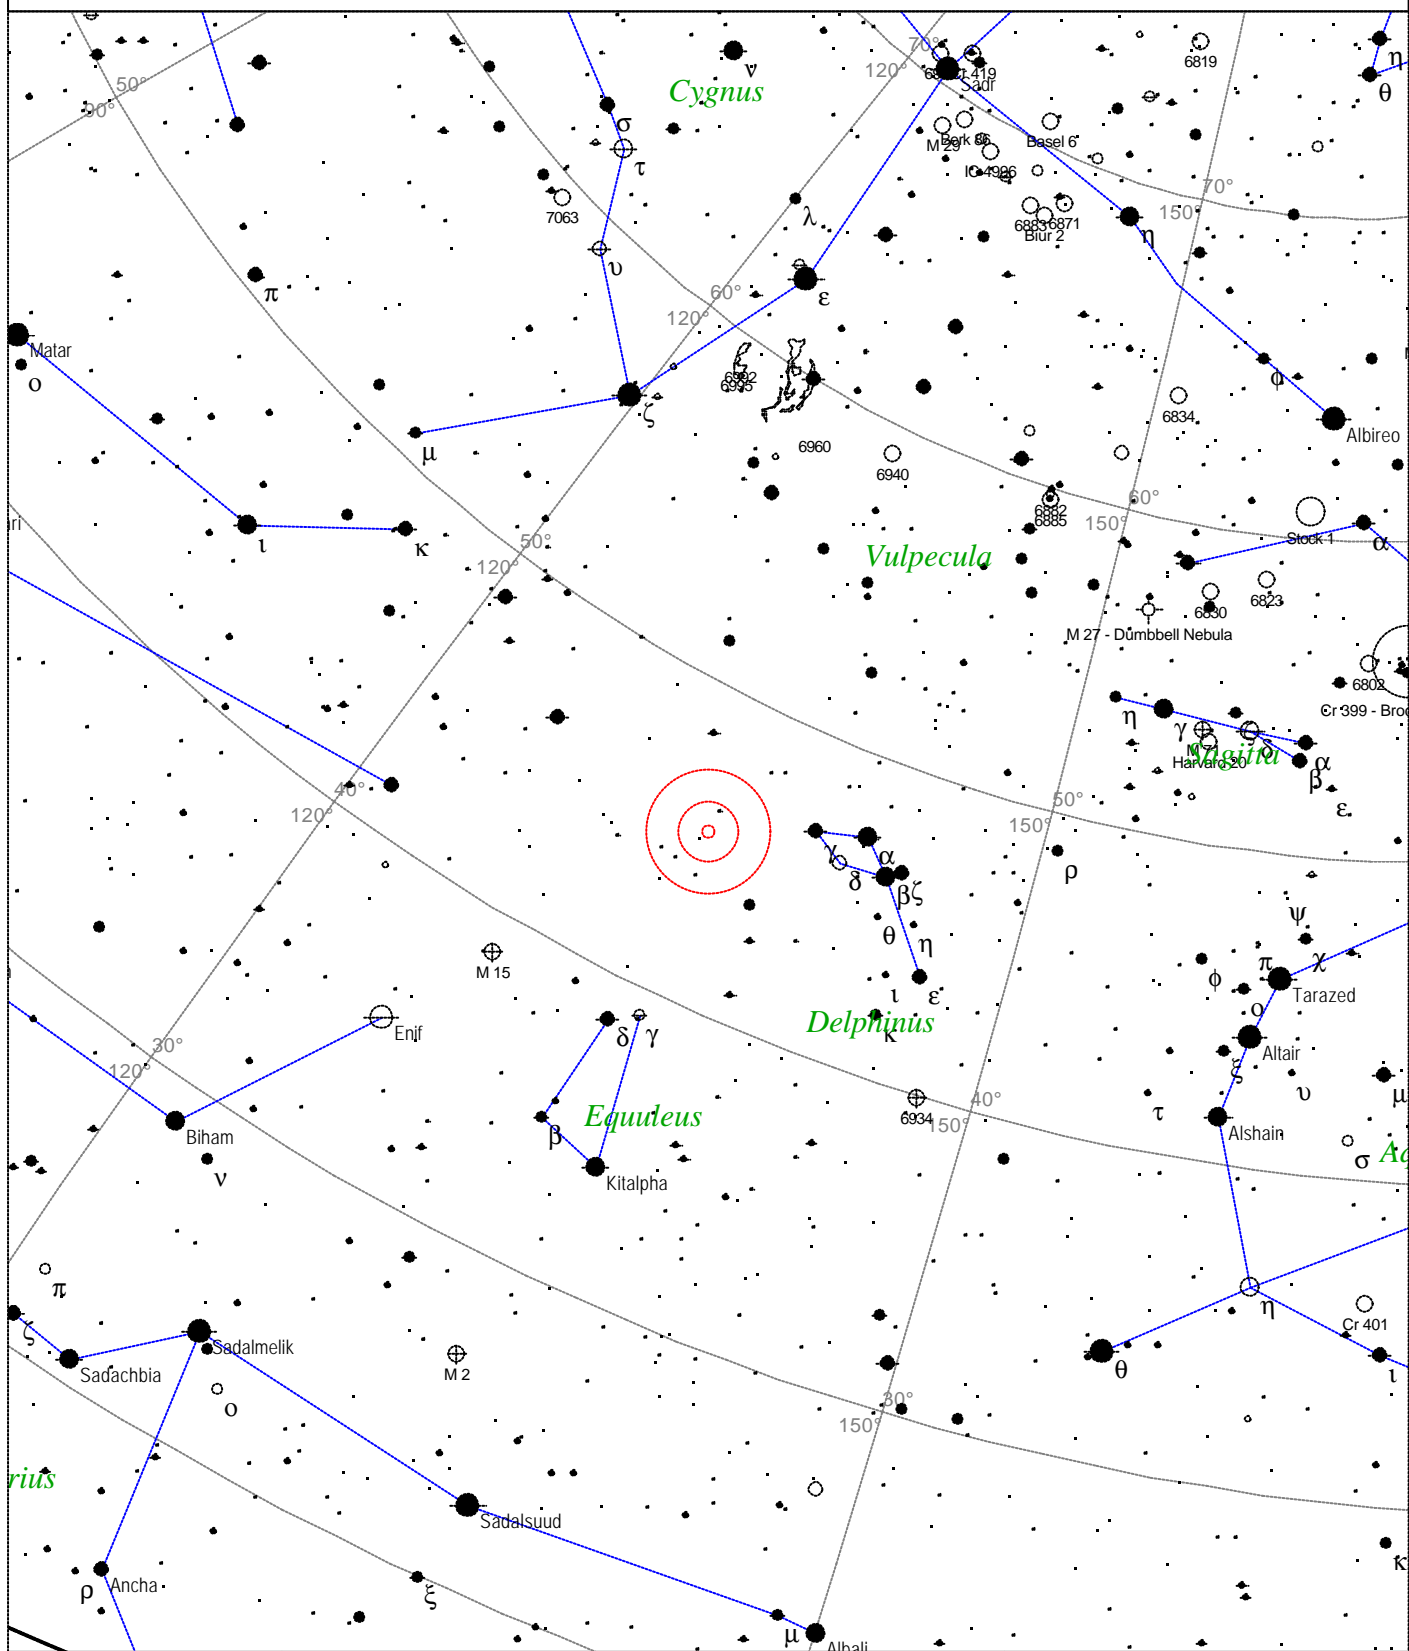

Caldwell 42 - NGC 7006

<p>STARS</p> <ul style="list-style-type: none"> ● <3 ● 3.5 ● 4 ● 4.5 ● 5 ● 5.5 	<p>SYMBOLS</p> <ul style="list-style-type: none"> ● Multiple star ○ Variable star ☄ Comet ☾ Galaxy □ Bright nebula □ Dark nebula ⊕ Globular cluster ○ Open cluster ⊕ Planetary nebula ⊗ Quasar △ Radio source × X-ray source ○ Other object 	<p><i>Caldwell 42 - NGC 7006</i> <i>Type of object: Globular cluster</i> <i>Magnitude: 10.6</i> <i>Size: 2.2'</i> <i>Right ascension: 21h 1m 37s</i> <i>Declination: +16° 11' 57"</i> <i>Constellation: Delphinus</i></p>
--	---	---

Local Time: 19:40:11 12-Sep-2002 UTC: 19:40:11 12-Sep-2002 Sidereal Time: 18:56:39
 Location: 53° 27' 0" N 2° 31' 0" W RA: 21h01m37s Dec: +16° 11' Field: 45.0° Julian Day: 2452530.3196