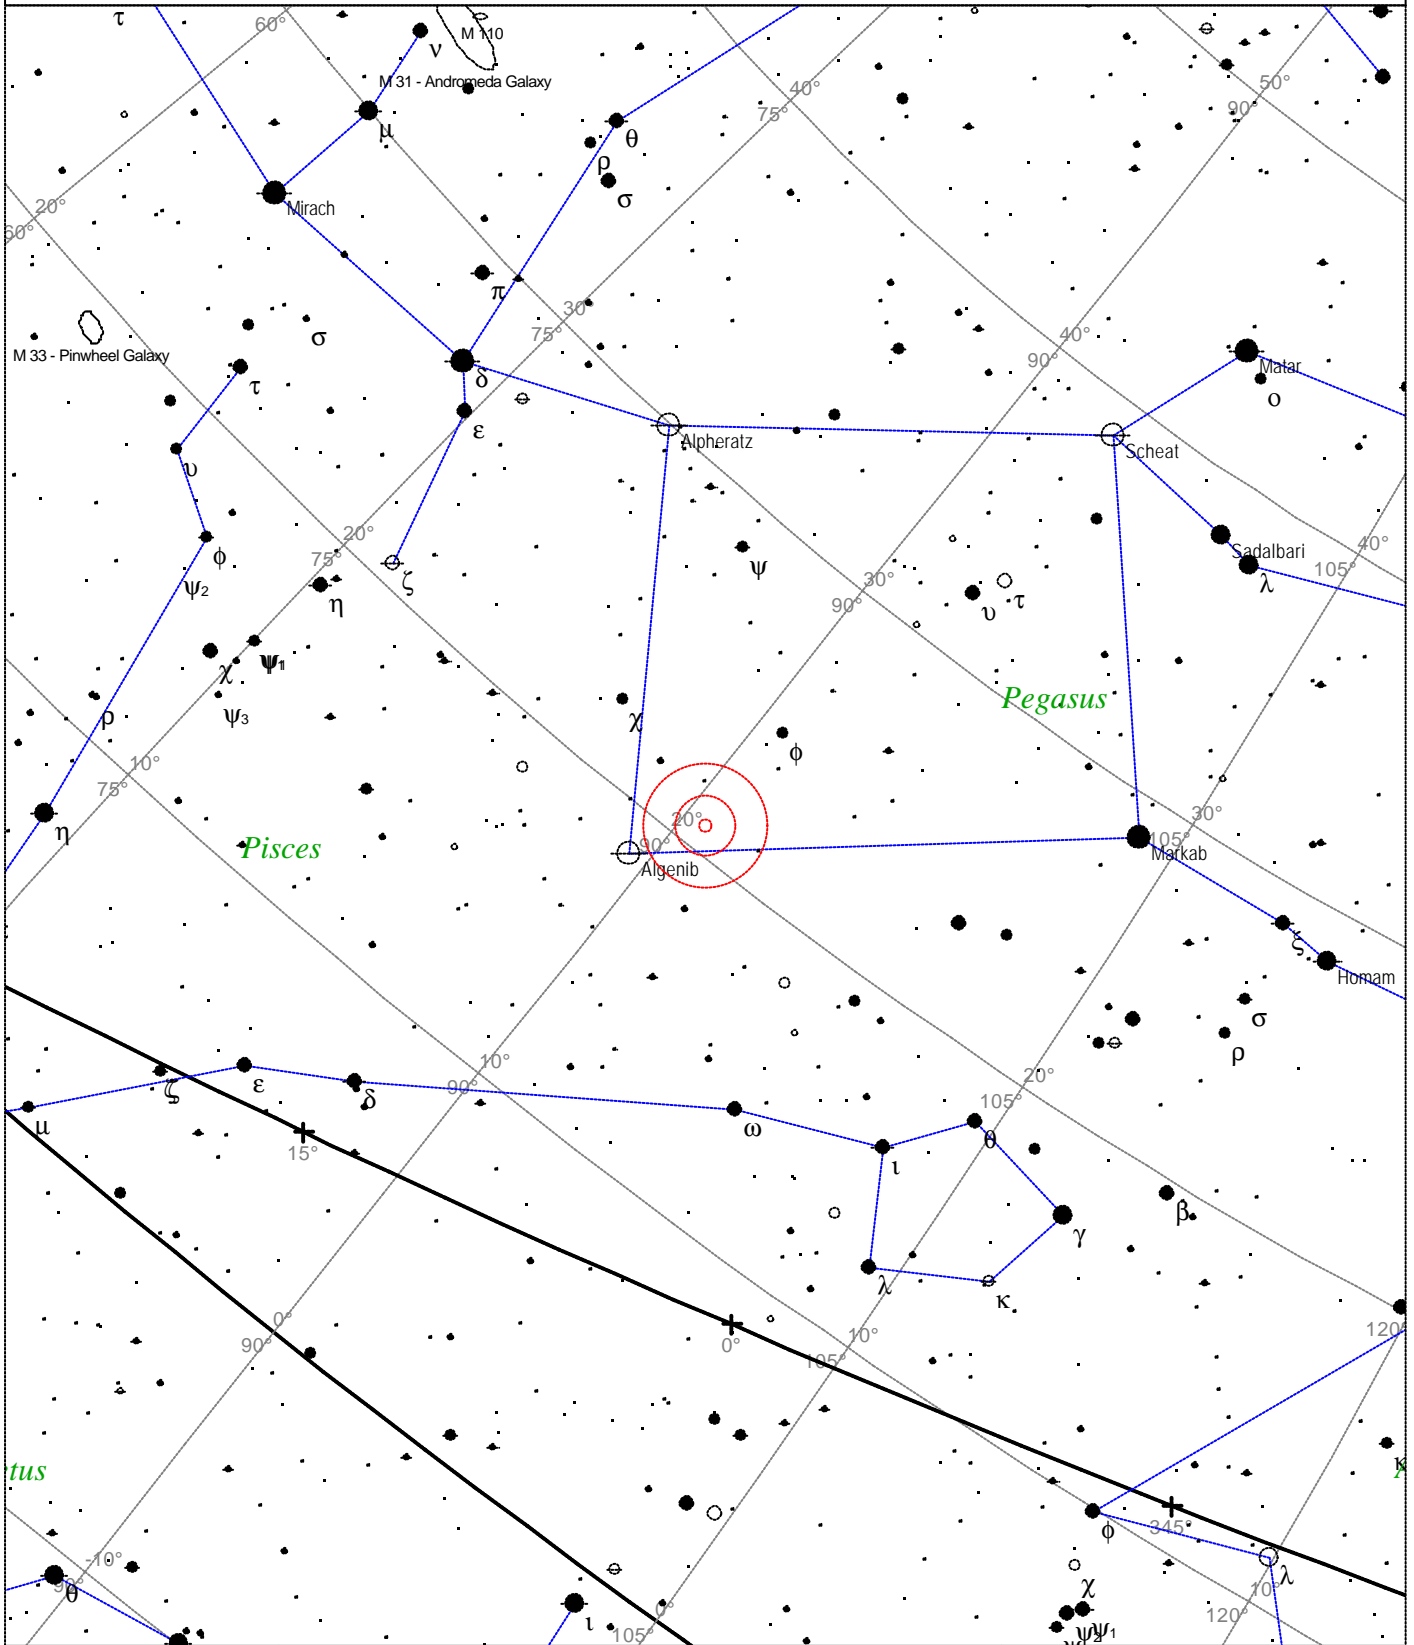

Caldwell 43 - NGC 7814

<p>STARS</p> <ul style="list-style-type: none"> ● <3 · 6 ● 3.5 · 6.5 ● 4 · >7 ● 4.5 ● 5 ● 5.5 	<p>SYMBOLS</p> <ul style="list-style-type: none"> ● Multiple star ○ Variable star ☄ Comet ☾ Galaxy □ Bright nebula □ Dark nebula ⊕ Globular cluster ○ Open cluster ♁ Planetary nebula ⊞ Quasar △ Radio source × X-ray source ○ Other object 	<p><i>Caldwell 43 - NGC 7814</i> Type of object: Galaxy Magnitude: 11.6 Surface brightness: 12.8 mag/sq arcmin Size: 4.7'x2.4' Position angle: 135° Right ascension: 0h 3m 23s Declination: +16° 9' 35"</p>
---	---	--

Local Time: 19:40:11 12-Sep-2002
 Location: 53° 27' 0" N 2° 31' 0" W

UTC: 19:40:11 12-Sep-2002
 RA: 0h03m23s Dec: +16° 09' Field: 45.0°

Sidereal Time: 18:56:39
 Julian Day: 2452530.3196