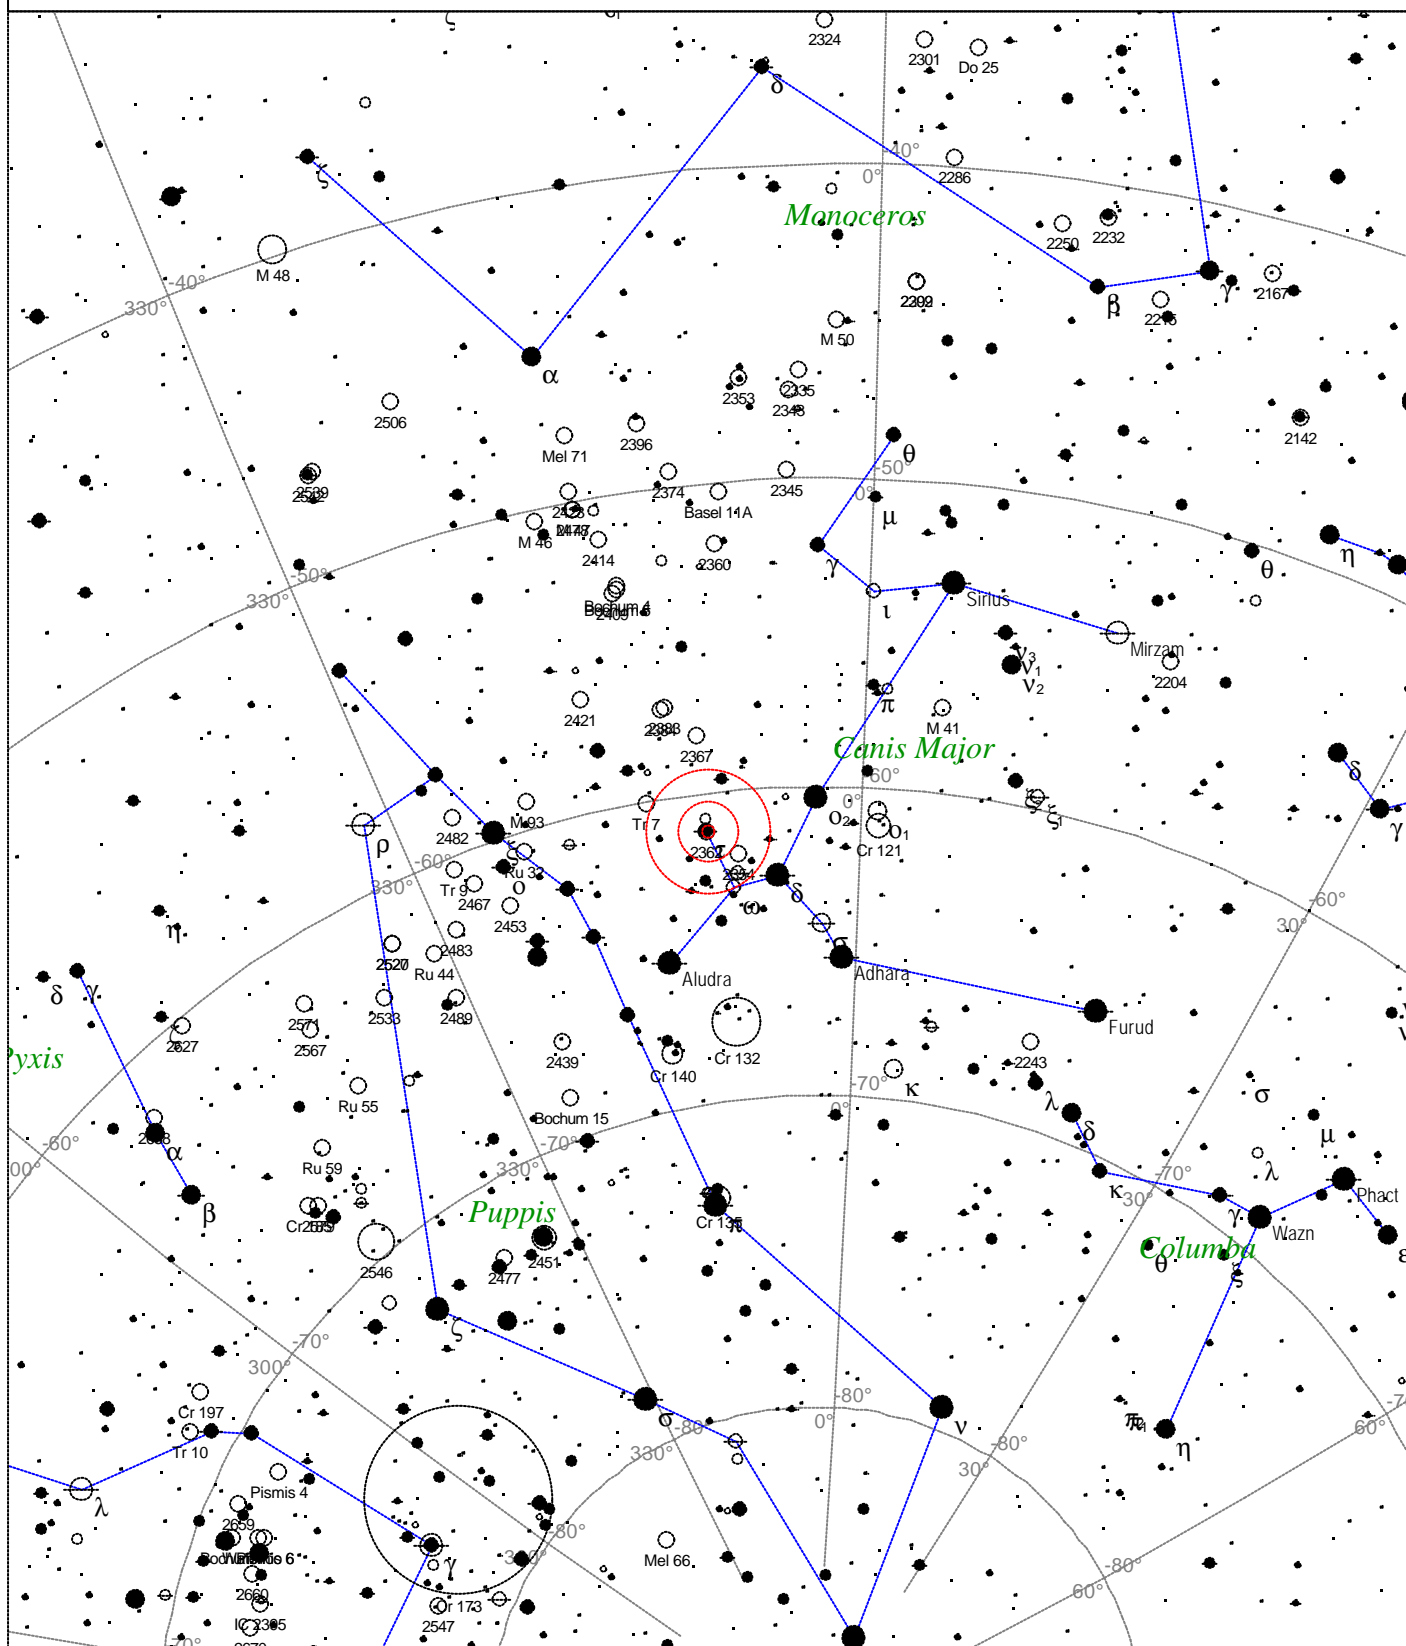

Caldwell 64 - NGC 2362

<p>STARS</p> <ul style="list-style-type: none"> ● <3 ● 3.5 ● 4 ● 4.5 ● 5 ● 5.5 ● 6 ● 6.5 ● >7 	<p>SYMBOLS</p> <ul style="list-style-type: none"> ● Multiple star ○ Variable star ☄ Comet ☉ Galaxy □ Bright nebula ◻ Dark nebula ⊕ Globular cluster ○ Open cluster ⊕ Planetary nebula ⊗ Quasar △ Radio source × X-ray source ○ Other object 	<p><i>Caldwell 64 - NGC 2362</i> <i>Type of object: Open cluster</i> <i>Magnitude: 4.1</i> <i>Size: 8.0'</i> <i>Right ascension: 7h 18m 47s</i> <i>Declination: -24° 57' 14"</i> <i>Constellation: Canis Major</i></p>
---	---	--

Local Time: 19:40:11 12-Sep-2002
 Location: 53° 27' 0" N 2° 31' 0" W

UTC: 19:40:11 12-Sep-2002
 RA: 7h18m47s Dec: -24° 57' Field: 45.0°

Sidereal Time: 18:56:39
 Julian Day: 2452530.3196