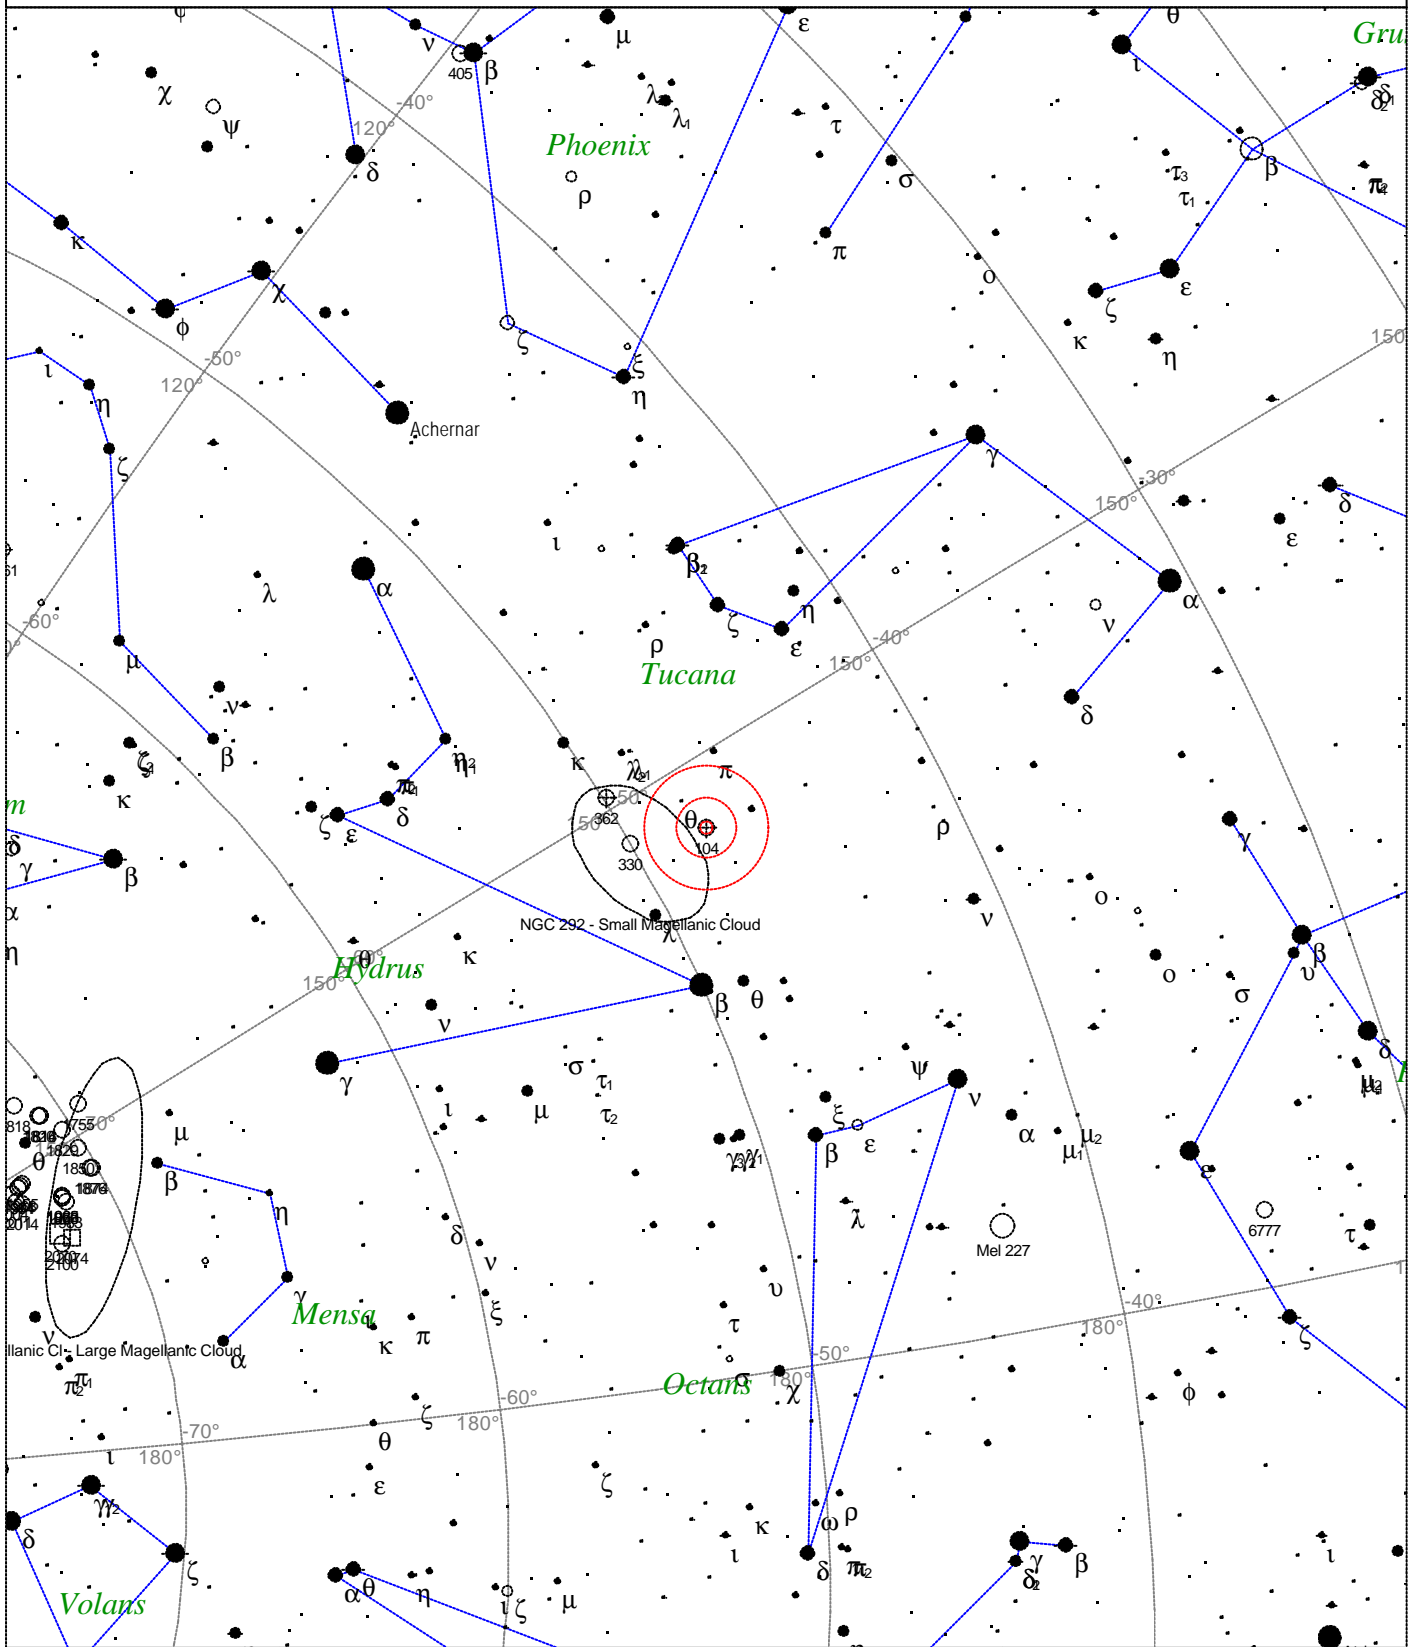

Caldwell 106 - NGC 104

<p>STARS</p> <ul style="list-style-type: none"> ● <3 ● 3.5 ● 4 ● 4.5 ● 5 ● 5.5 · 6 · 6.5 · >7 	<p>SYMBOLS</p> <ul style="list-style-type: none"> ● Multiple star ○ Variable star ☄ Comet ☐ Galaxy ☐ Bright nebula ☐ Dark nebula ⊕ Globular cluster ○ Open cluster ♁ Planetary nebula ☉ Quasar △ Radio source × X-ray source ○ Other object 	<p><i>Caldwell 106 - NGC 104</i> Type of object: Globular cluster Magnitude: 4.0 Size: 30.0' Right ascension: 0h 24m 16s Declination: -72° 3' 56" Constellation: Tucana</p>
---	---	---

Local Time: 19:40:11 12-Sep-2002	UTC: 19:40:11 12-Sep-2002	Sidereal Time: 18:56:39
Location: 53° 27' 0" N 2° 31' 0" W	RA: 0h24m16s Dec: -72° 03' Field: 45.0°	Julian Day: 2452530.3196