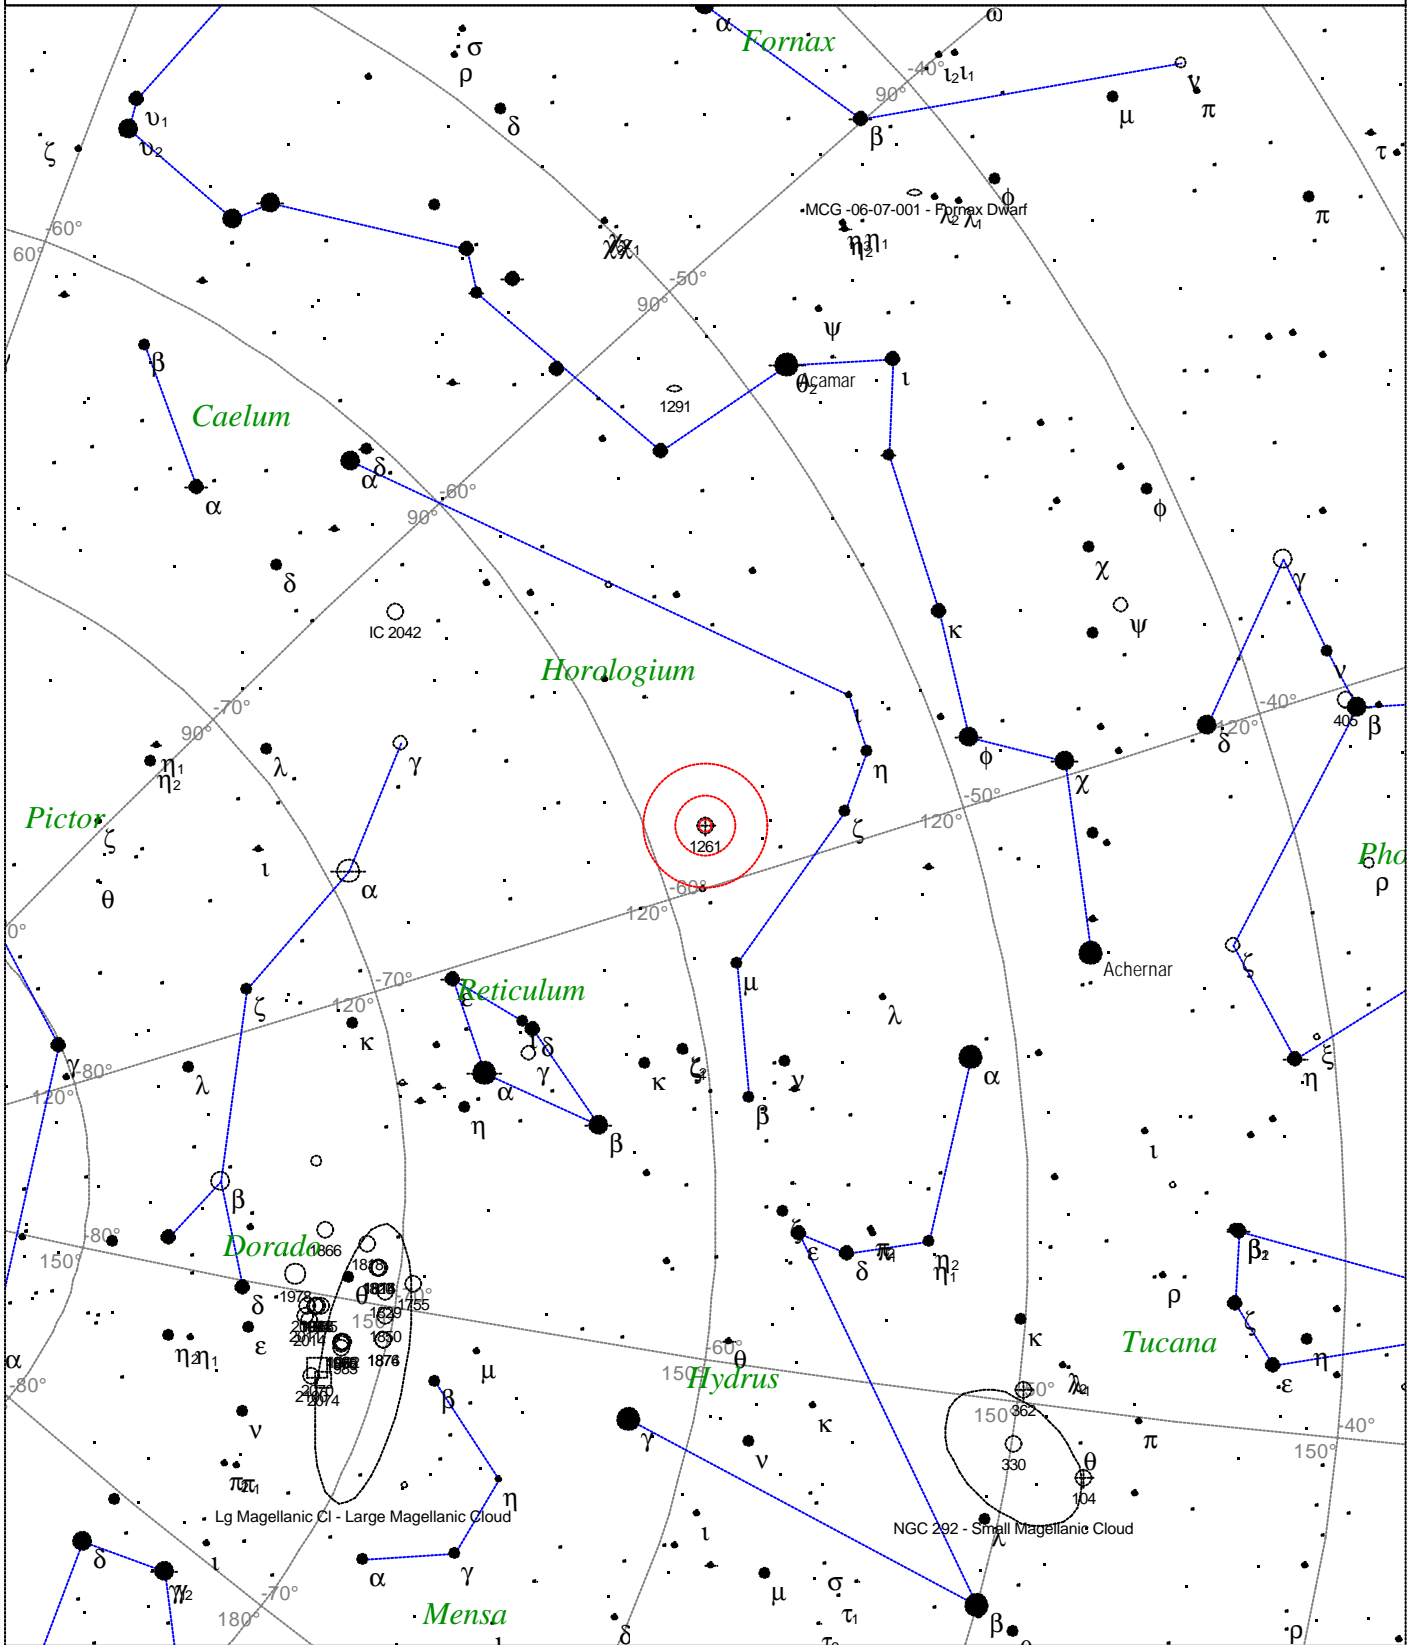

Caldwell 87 - NGC 1261

<p>STARS</p> <ul style="list-style-type: none"> ● <3 ● 3.5 ● 4 ● 4.5 ● 5 ● 5.5 ● 6 ● 6.5 ● >7 	<p>SYMBOLS</p> <ul style="list-style-type: none"> ● Multiple star ○ Variable star ☄ Comet ☾ Galaxy □ Bright nebula ◻ Dark nebula ⊕ Globular cluster ○ Open cluster ⊕ Planetary nebula ⊗ Quasar △ Radio source × X-ray source ○ Other object 	<p><i>Caldwell 87 - NGC 1261</i> <i>Type of object: Globular cluster</i> <i>Magnitude: 8.3</i> <i>Size: 6.9'</i> <i>Right ascension: 3h 12m 21s</i> <i>Declination: -55° 12' 9"</i> <i>Constellation: Horologium</i></p>
---	---	--

Local Time: 19:40:11 12-Sep-2002	UTC: 19:40:11 12-Sep-2002	Sidereal Time: 18:56:39
Location: 53° 27' 0" N 2° 31' 0" W	RA: 3h12m21s Dec: -55° 12' Field: 45.0°	Julian Day: 2452530.3196