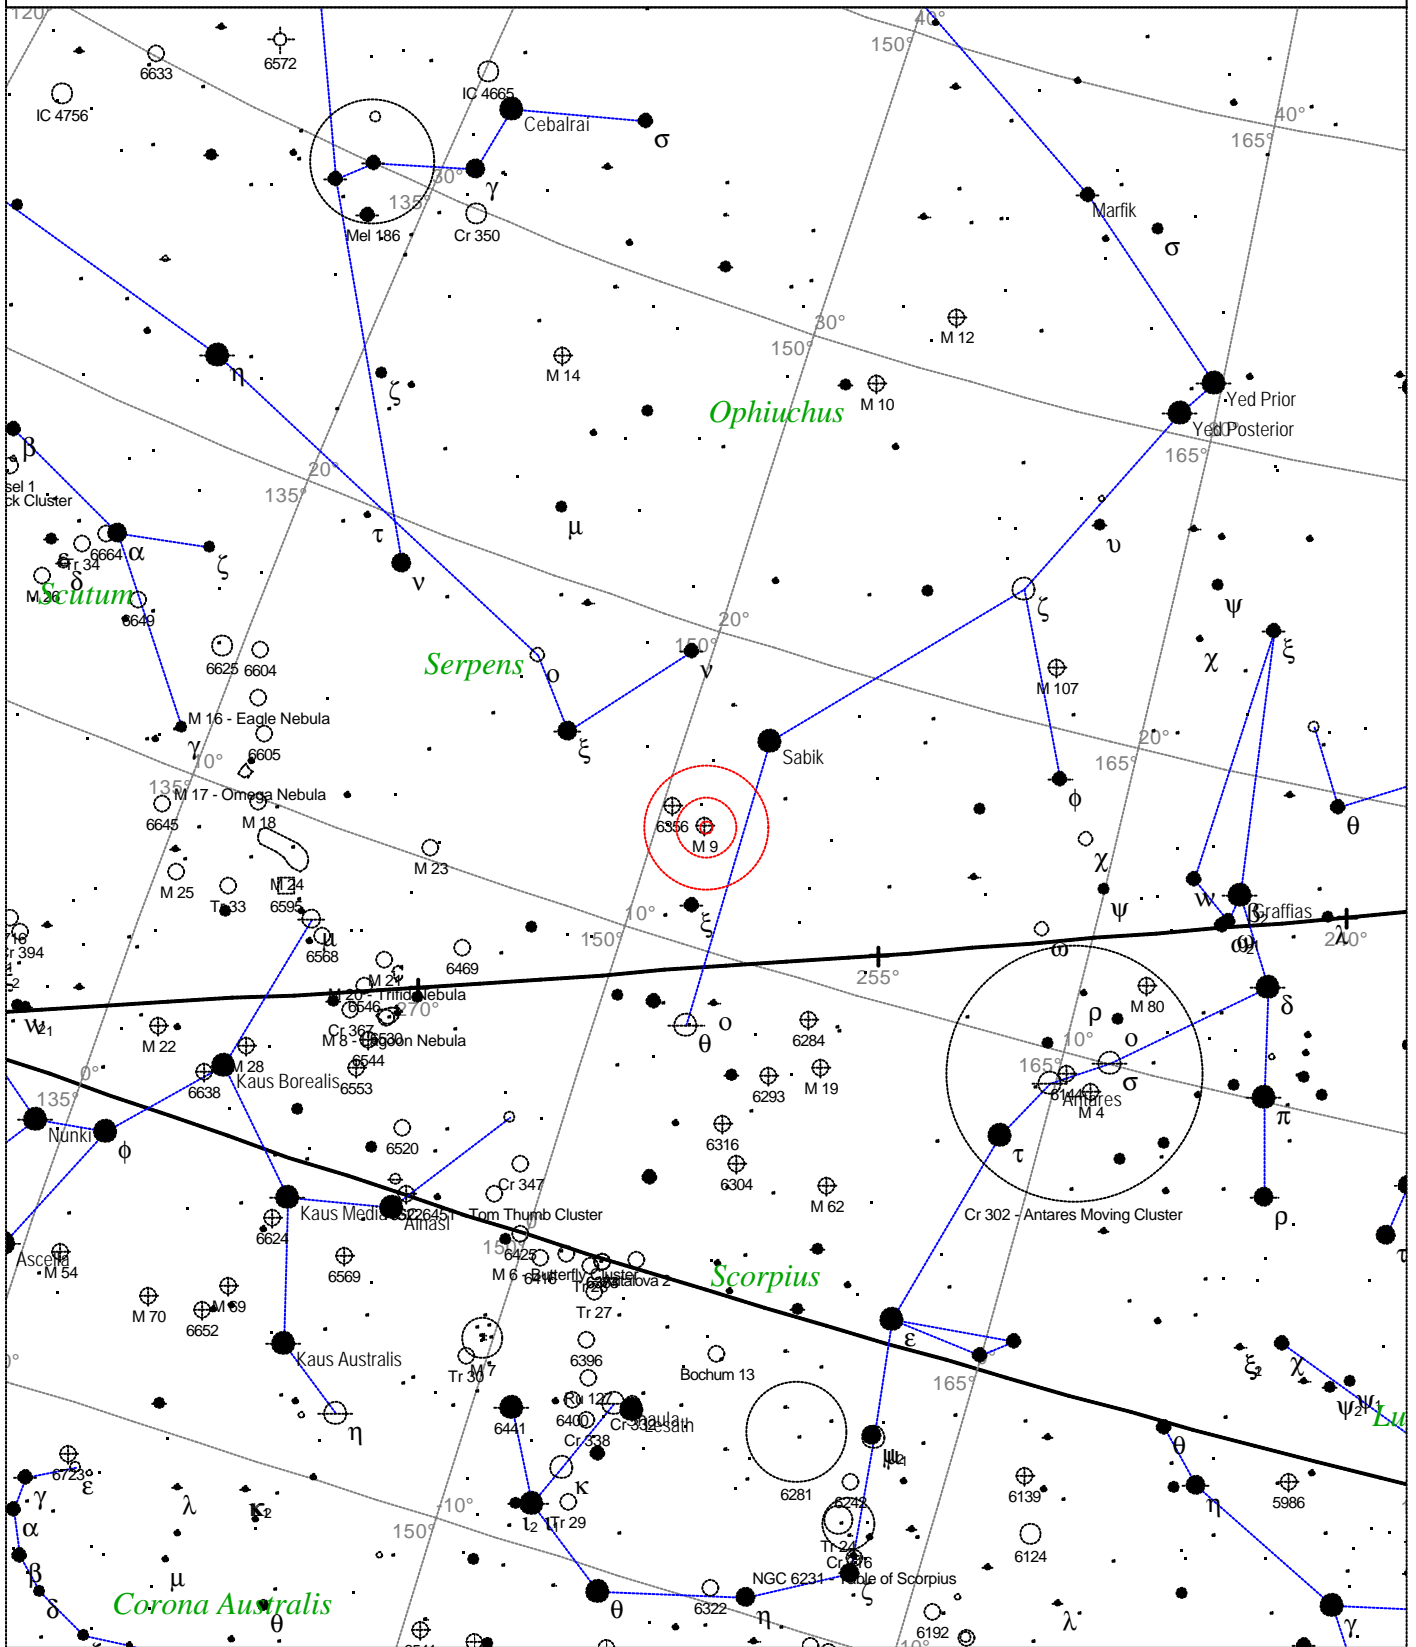

Messier 9 - Globular Cluster

STARS		SYMBOLS			Messier 9 - Globular cluster Magnitude: 7.7 Size: 5.5' Right ascension: 17h 19m 20s Declination: -18° 31' 9" Constellation: Ophiuchus
● <3	• 6	● Multiple star	◻ Dark nebula	△ Radio source	
● 3.5	• >6.5	○ Variable star	⊕ Globular cluster	× X-ray source	
● 4		☄ Comet	○ Open cluster	○ Other object	
● 4.5		☄ Galaxy	⊕ Planetary nebula		
● 5		◻ Bright nebula	☄ Quasar		
● 5.5					

Local Time: 16:06:39 12-Sep-2002
 Location: 53° 27' 0" N 2° 31' 0" W

UTC: 16:06:39 12-Sep-2002
 RA: 17h19m20s Dec: -18° 31' Field: 45.0°

Sidereal Time: 15:22:32
 Julian Day: 2452530.1713