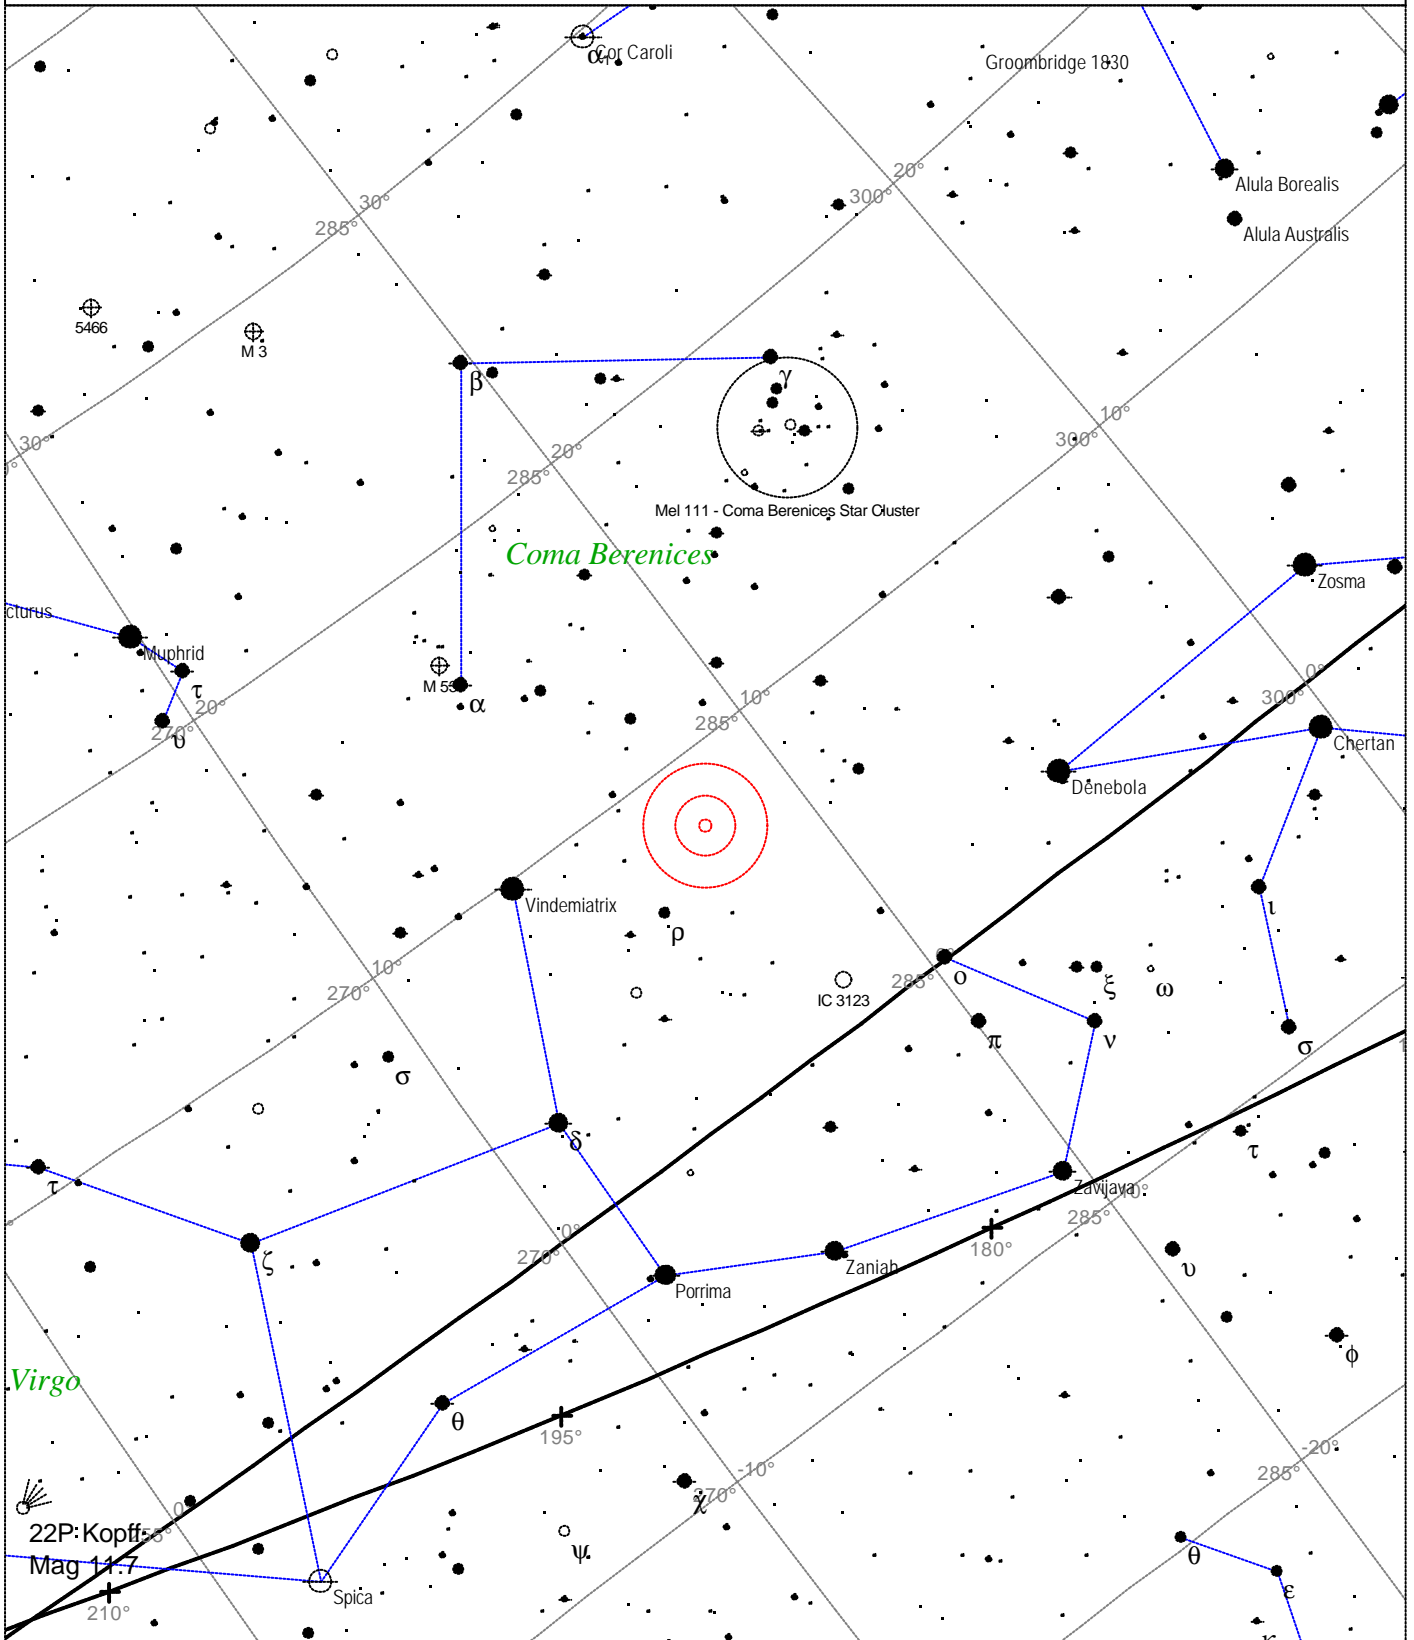

Messier 90 - Galaxy

STARS		SYMBOLS			<i>Messier 90 - Galaxy</i> Magnitude: 10.2 Surface brightness: 13.1 mag/sq arcmin Size: 9.9'x4.4' Position angle: 23° Right ascension: 12h 36m 56s Declination: +13° 9' 10" Constellation: Virgo
● <3	· 6	● Multiple star	◻ Dark nebula	△ Radio source	
● 3.5	· 6.5	○ Variable star	⊕ Globular cluster	× X-ray source	
● 4	· >7	☄ Comet	○ Open cluster	○ Other object	
● 4.5		☾ Galaxy	♁ Planetary nebula		
● 5		◻ Bright nebula	☉ Quasar		
● 5.5					

Local Time: 19:40:11 12-Sep-2002
 Location: 53° 27' 0" N 2° 31' 0" W

UTC: 19:40:11 12-Sep-2002
 RA: 12h36m56s Dec: +13° 09' Field: 45.0°

Sidereal Time: 18:56:39
 Julian Day: 2452530.3196