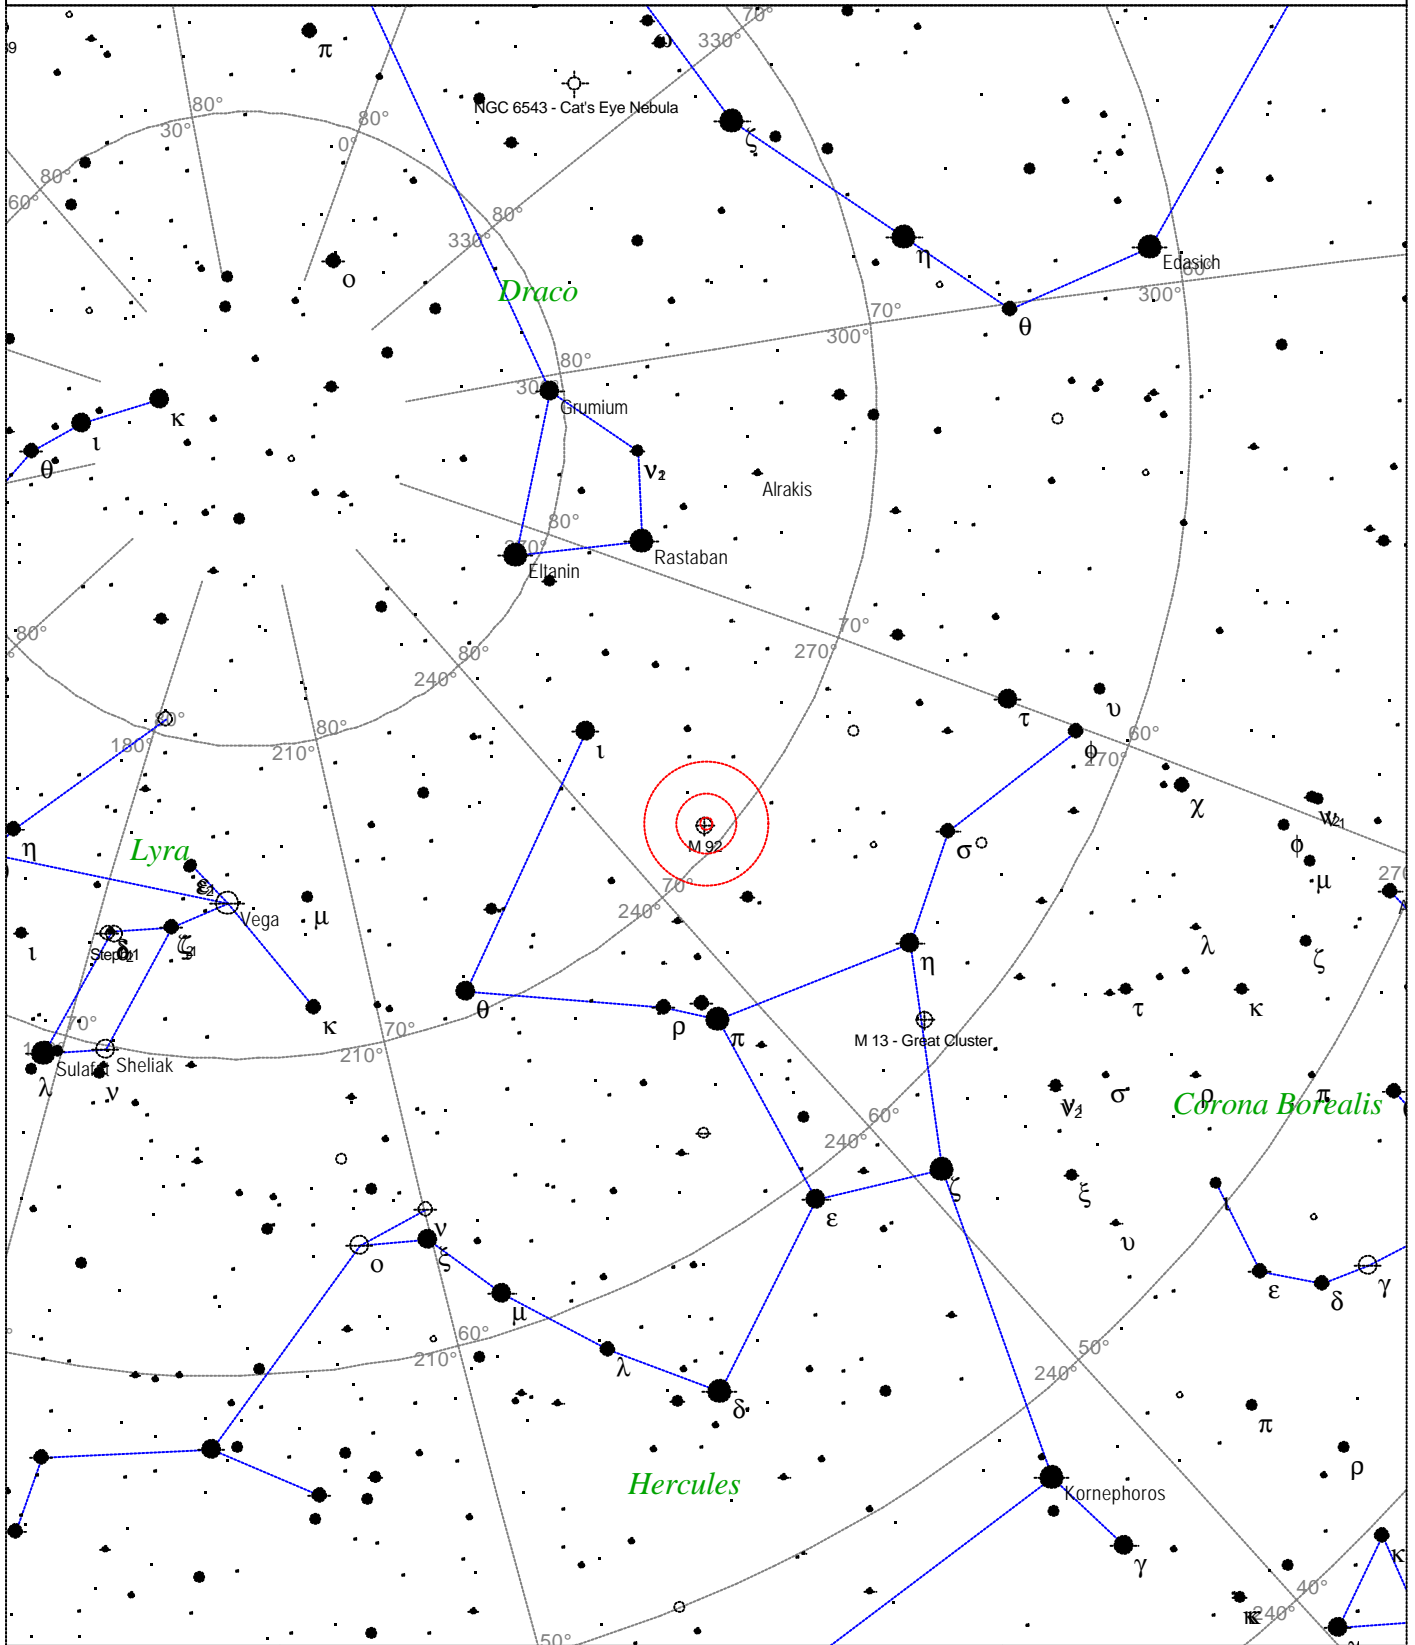

Messier 92 - Globular cluster

STARS		SYMBOLS		
● <3	● 6	● Multiple star	◻ Dark nebula	△ Radio source
● 3.5	● 6.5	○ Variable star	⊕ Globular cluster	✕ X-ray source
● 4	● >7	☄ Comet	○ Open cluster	○ Other object
● 4.5		☾ Galaxy	♁ Planetary nebula	
● 5		◻ Bright nebula	☄ Quasar	
● 5.5				

Messier 92 - Globular cluster
 Magnitude: 6.4
 Size: 12.2'
 Right ascension: 17h 17m 12s
 Declination: +43° 8' 18"
 Constellation: Hercules

Local Time: 19:40:11 12-Sep-2002 UTC: 19:40:11 12-Sep-2002 Sidereal Time: 18:56:39
 Location: 53° 27' 0" N 2° 31' 0" W RA: 17h17m12s Dec: +43° 08' Field: 45.0° Julian Day: 2452530.3196