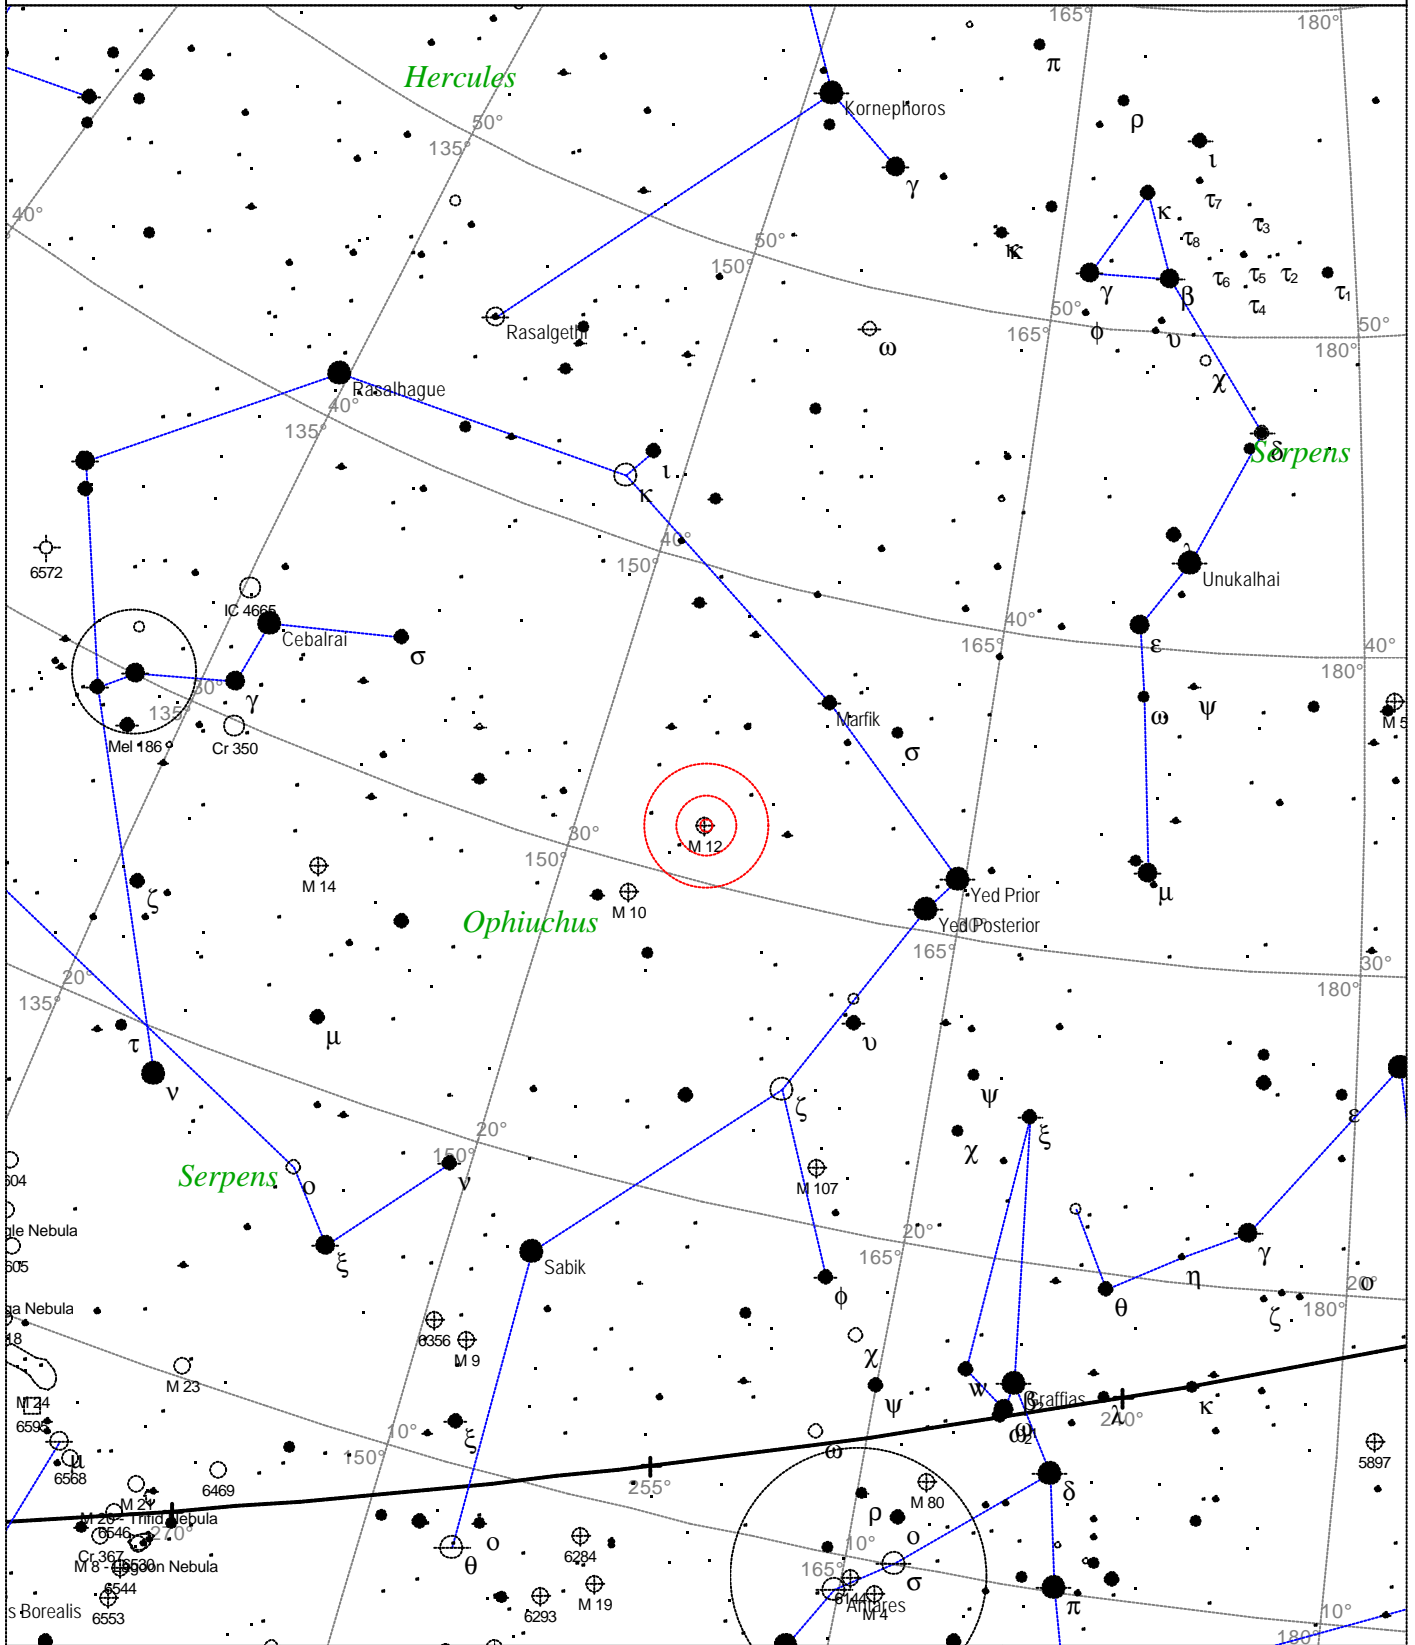

Messier 12 - Globular Cluster

<p>STARS</p> <ul style="list-style-type: none"> ● <3 ● 3.5 ● 4 ● 4.5 ● 5 ● 5.5 ● 6 ● 6.5 ● >7 	<p>SYMBOLS</p> <ul style="list-style-type: none"> ● Multiple star ○ Variable star ☄ Comet ☾ Galaxy □ Bright nebula □ Dark nebula ⊕ Globular cluster ○ Open cluster ♁ Planetary nebula ⊠ Quasar △ Radio source × X-ray source ○ Other object 	<p>Messier 12 - Globular cluster Magnitude: 6.7 Size: 12.2' Right ascension: 16h 47m 22s Declination: -1° 57' 3" Constellation: Ophiuchus</p>
---	---	--

Local Time: 16:06:39 12-Sep-2002 UTC: 16:06:39 12-Sep-2002 Sidereal Time: 15:22:32
 Location: 53° 27' 0" N 2° 31' 0" W RA: 16h47m22s Dec: -1° 57' Field: 45.0° Julian Day: 2452530.1713