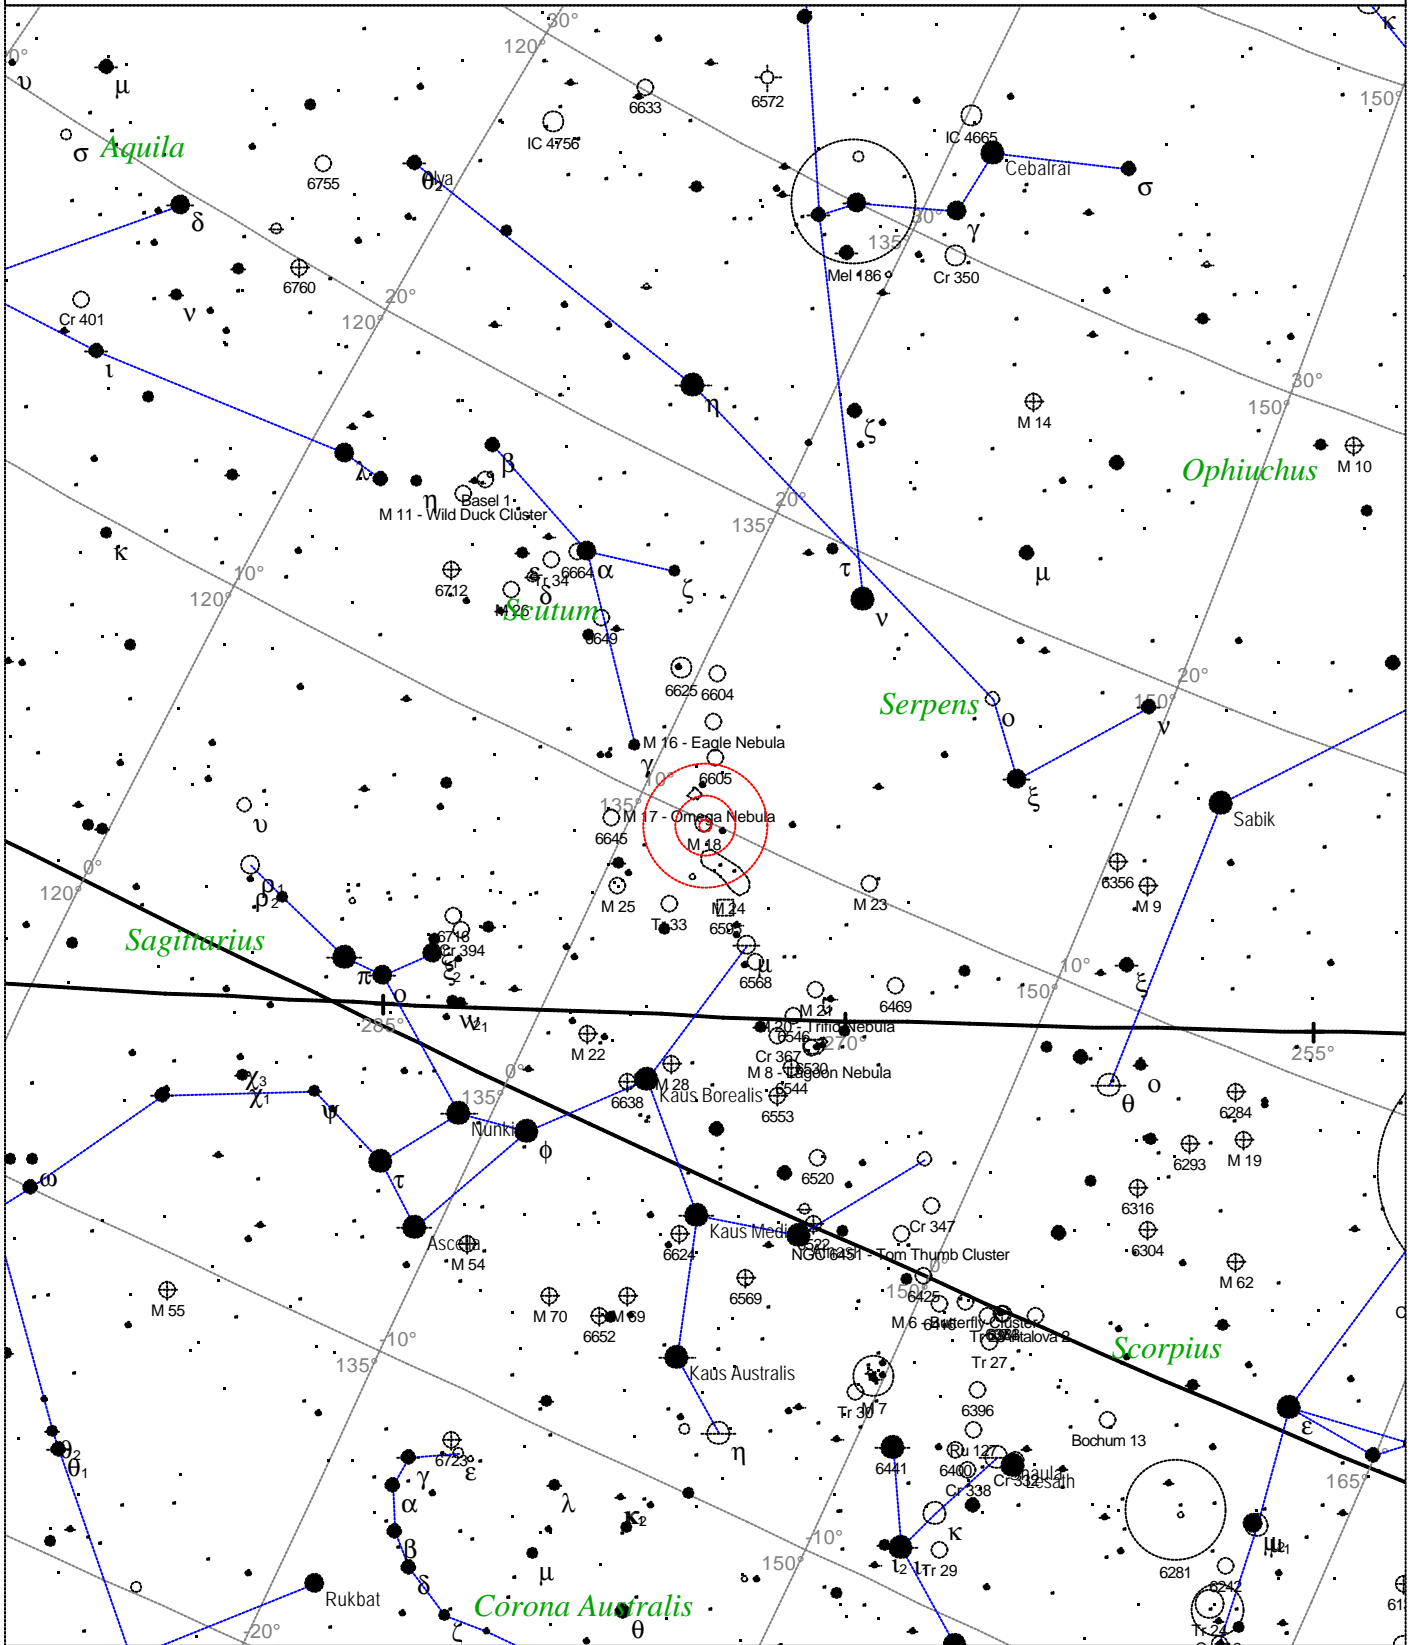

Messier 18 - Open Cluster

<p>STARS</p> <ul style="list-style-type: none"> ● <3 ● 3.5 ● 4 ● 4.5 ● 5 ● 5.5 · 6 · 6.5 · >7 	<p>SYMBOLS</p> <ul style="list-style-type: none"> ● Multiple star ○ Variable star ☄ Comet ☉ Galaxy □ Bright nebula ◻ Dark nebula ⊕ Globular cluster ○ Open cluster ⊕ Planetary nebula ⊗ Quasar △ Radio source × X-ray source ○ Other object 	<p>Messier 18 - Open cluster Magnitude: 6.9 Size: 9.0' Right ascension: 18h 20m 3s Declination: -17° 07' 57" Constellation: Sagittarius</p>
---	---	--

Local Time: 16:06:39 12-Sep-2002 UTC: 16:06:39 12-Sep-2002 Sidereal Time: 15:22:32
 Location: 53° 27' 0" N 2° 31' 0" W RA: 18h20m03s Dec: -17° 07' Field: 45.0° Julian Day: 2452530.1713