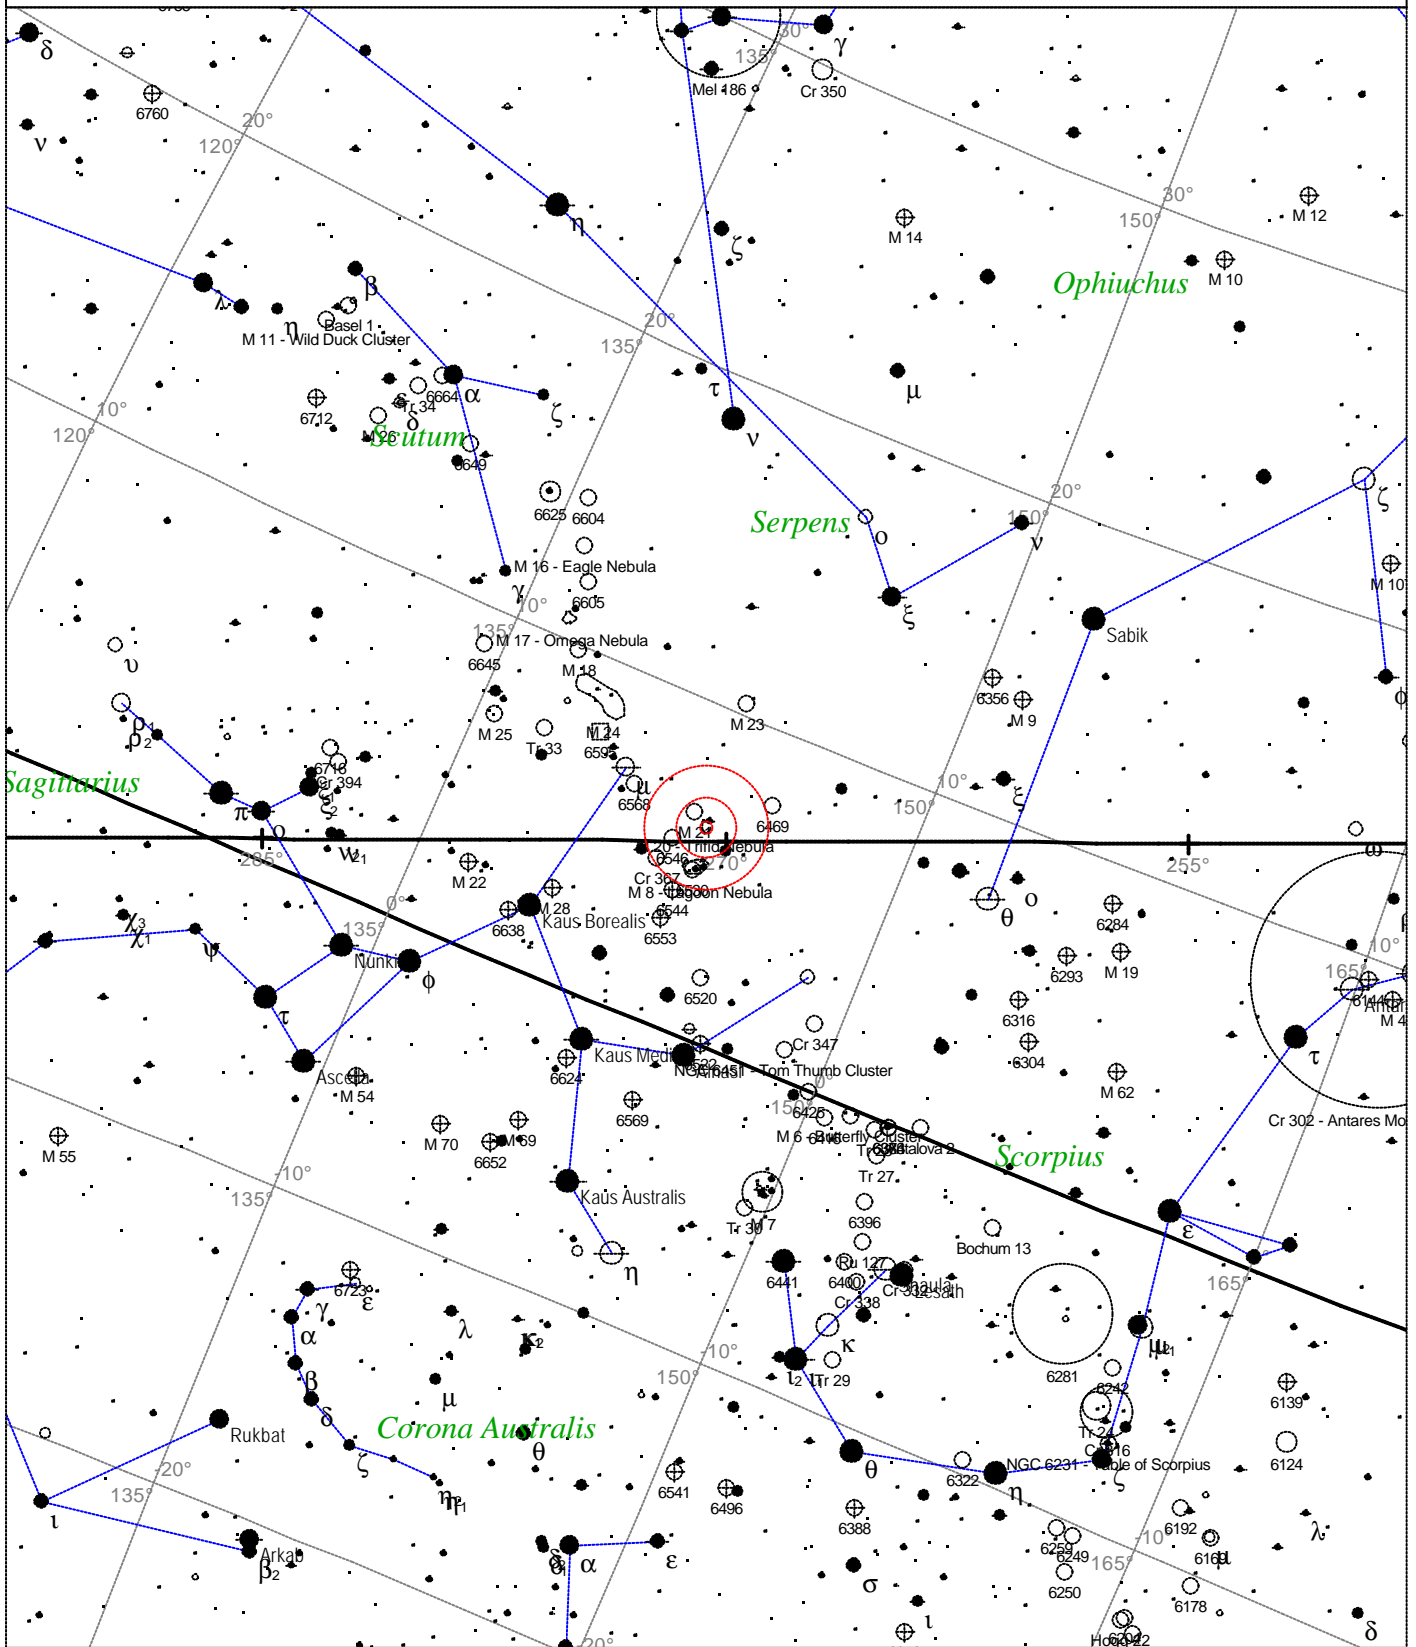

Messier 20 - Trifid Nebula

<p>STARS</p> <ul style="list-style-type: none"> ● <3 ● 3.5 ● 4 ● 4.5 ● 5 ● 5.5 · 6 · 6.5 · >7 	<p>SYMBOLS</p> <ul style="list-style-type: none"> ● Multiple star ○ Variable star ☾ Comet ☾ Galaxy □ Bright nebula □ Dark nebula ⊕ Globular cluster ○ Open cluster ⊕ Planetary nebula ⊗ Quasar △ Radio source × X-ray source ○ Other object 	<p>Messier 20 - Trifid Nebula Type of object: Bright nebula Magnitude: 6.3 Size: 28.0' Right ascension: 18h 2m 51s Declination: -22° 58' 22" Constellation: Sagittarius</p>
---	---	---

Local Time: 16:06:39 12-Sep-2002
 Location: 53° 27' 0" N 2° 31' 0" W

UTC: 16:06:39 12-Sep-2002
 RA: 18h02m51s Dec: -22° 58' Field: 45.0°

Sidereal Time: 15:22:32
 Julian Day: 2452530.1713