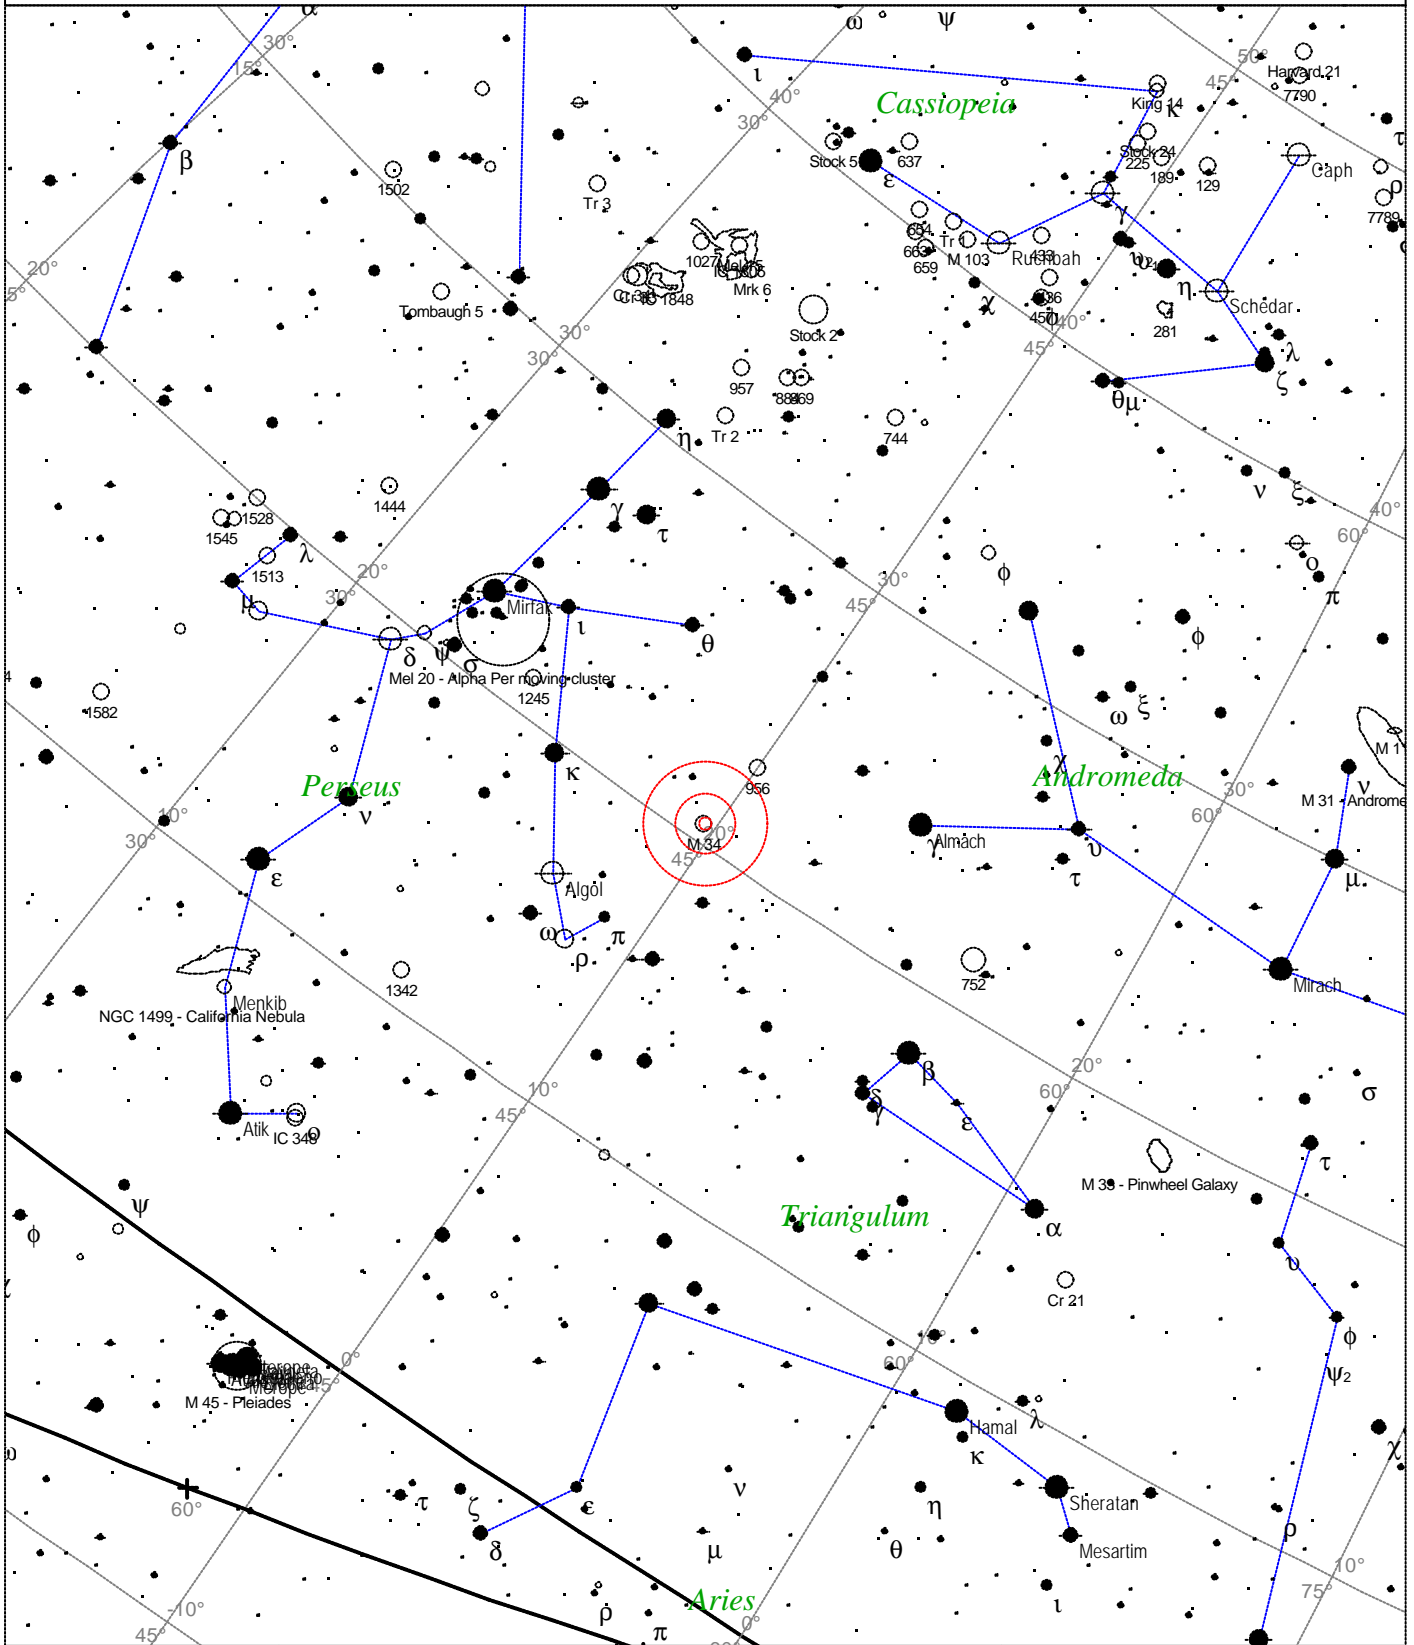

# Messier 34 - Open Cluster

STARS		SYMBOLS			<i>Messier 34 - Open cluster</i> Magnitude: 5.2 Size: 35.0' Right ascension: 2h 42m 15s Declination: +42° 46' 16" Constellation: Perseus
● <3	● 6	● Multiple star	◻ Dark nebula	△ Radio source	
● 3.5	● 6.5	○ Variable star	⊕ Globular cluster	× X-ray source	
● 4	● >7	☄ Comet	○ Open cluster	○ Other object	
● 4.5		☾ Galaxy	⊛ Planetary nebula		
● 5		◻ Bright nebula	☉ Quasar		
● 5.5					

Local Time: 19:40:11 12-Sep-2002  
 Location: 53° 27' 0" N 2° 31' 0" W

UTC: 19:40:11 12-Sep-2002  
 RA: 2h42m15s Dec: +42° 46' Field: 45.0°

Sidereal Time: 18:56:39  
 Julian Day: 2452530.3196