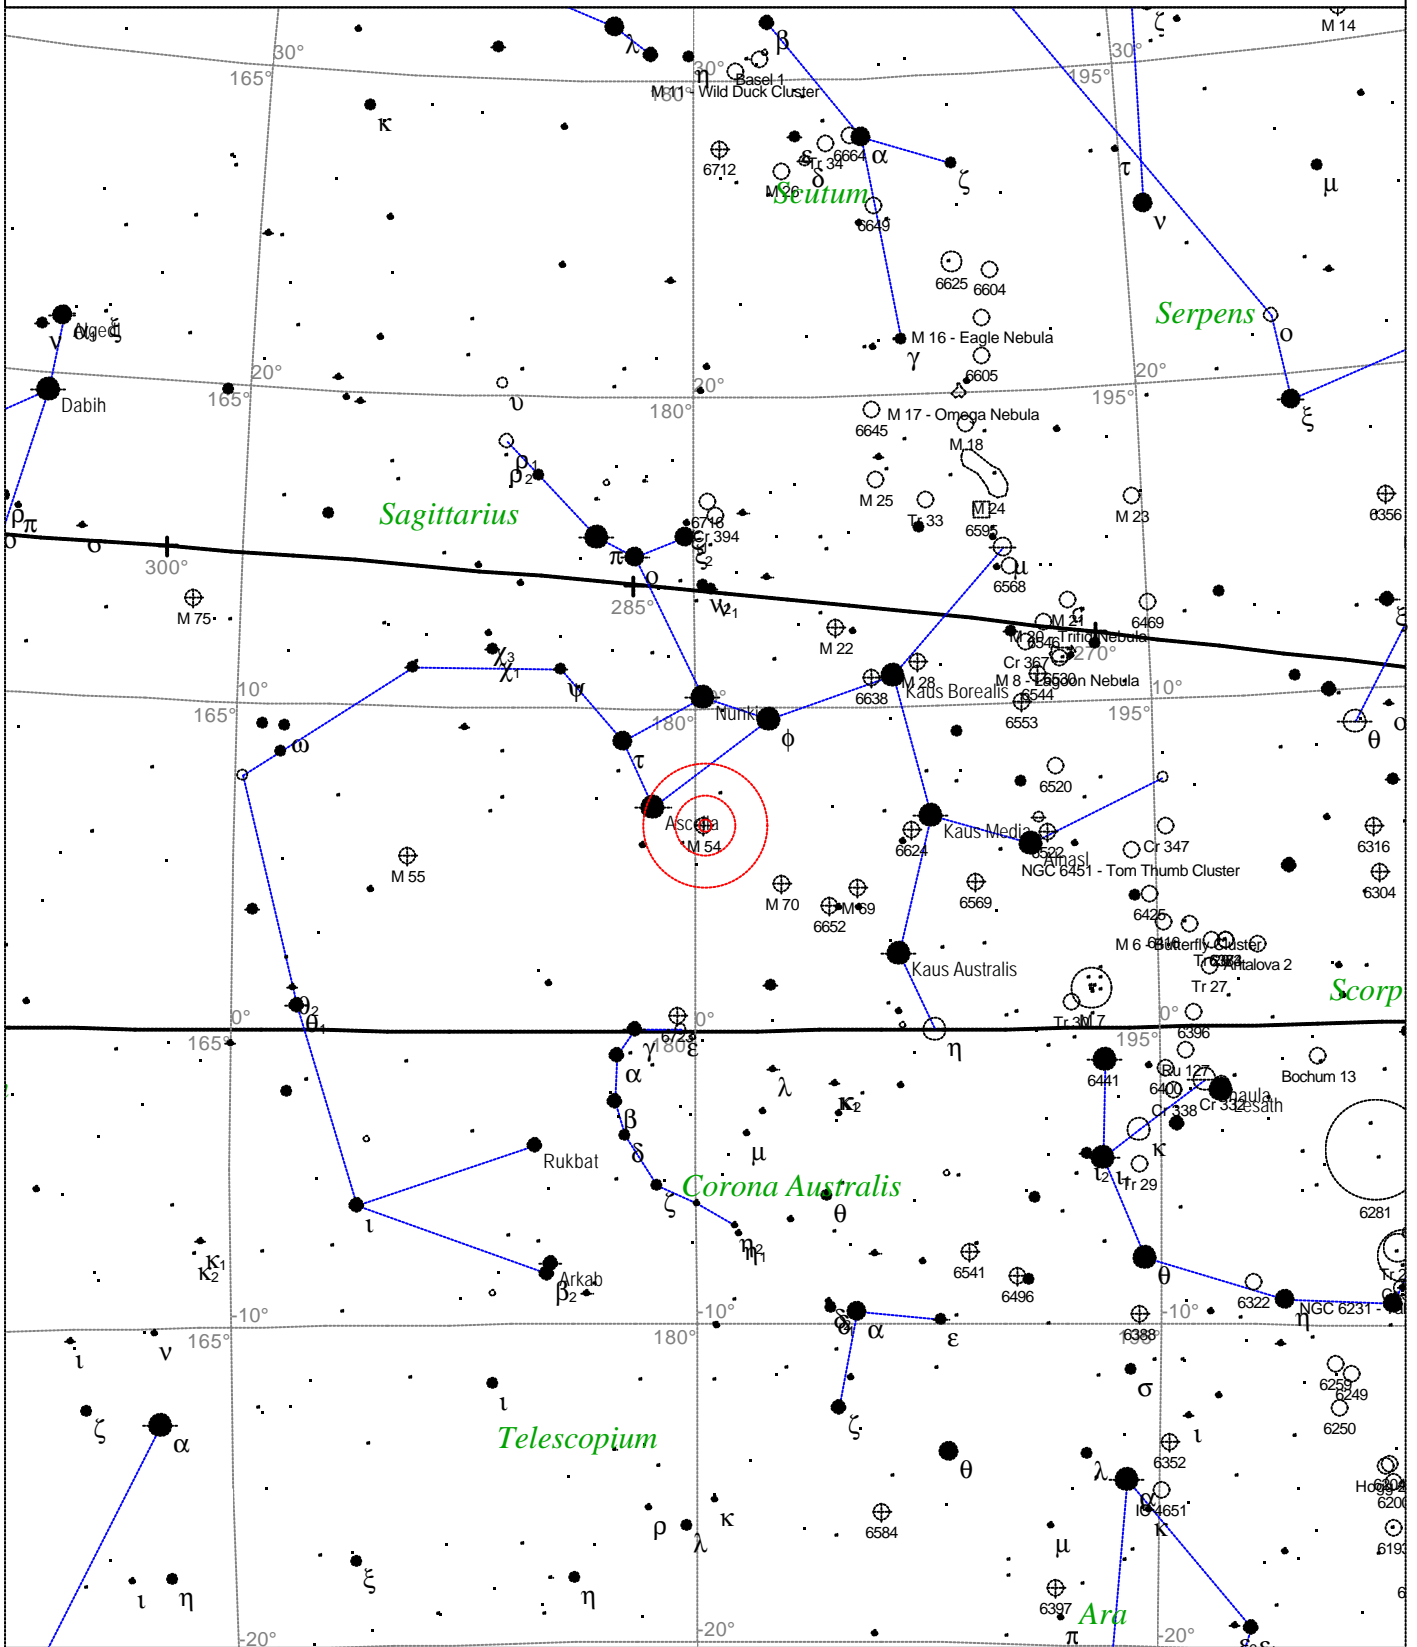

Messier 54 - Globular Cluster

STARS		SYMBOLS			Messier 54 - Globular cluster Magnitude: 7.6 Size: 9.1' Right ascension: 18h 55m 13s Declination: -30° 28' 36" Constellation: Sagittarius
● <3	● 6	● Multiple star	◻ Dark nebula	△ Radio source	
● 3.5	● >6.5	○ Variable star	⊕ Globular cluster	× X-ray source	
● 4		☄ Comet	○ Open cluster	○ Other object	
● 4.5		☄ Galaxy	♁ Planetary nebula		
● 5		◻ Bright nebula	☄ Quasar		
● 5.5					

Local Time: 19:40:11 12-Sep-2002
 Location: 53° 27' 0" N 2° 31' 0" W

UTC: 19:40:11 12-Sep-2002
 RA: 18h55m13s Dec: -30° 28' Field: 45.0°

Sidereal Time: 18:56:39
 Julian Day: 2452530.3196