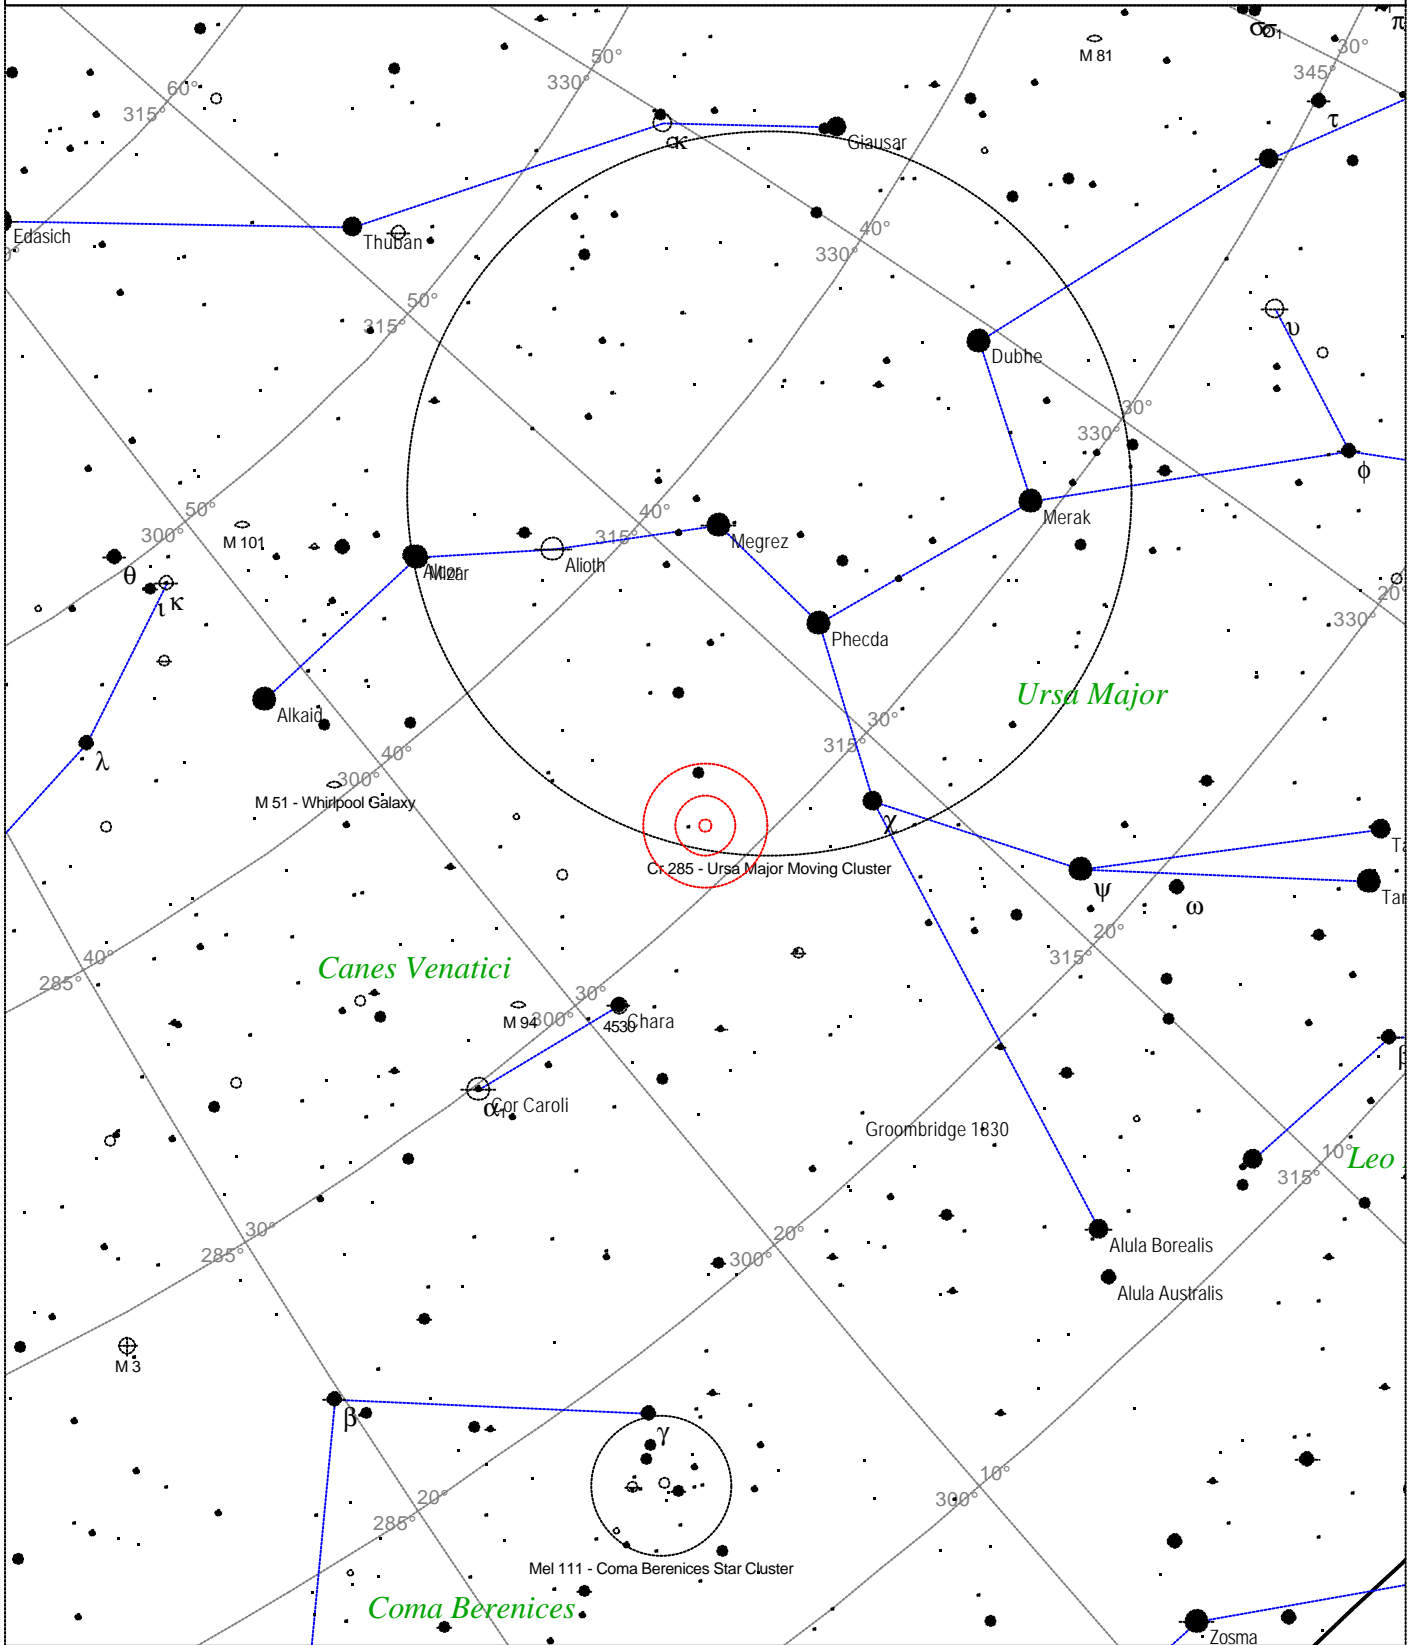

Messier 106 - Galaxy

<p>STARS</p> <ul style="list-style-type: none"> ● <3 ● 3.5 ● 4 ● 4.5 ● 5 ● 5.5 	<p>SYMBOLS</p> <ul style="list-style-type: none"> ● Multiple star ○ Variable star ☄ Comet ☾ Galaxy □ Bright nebula □ Dark nebula ⊕ Globular cluster ○ Open cluster ♁ Planetary nebula ⊞ Quasar △ Radio source × X-ray source ○ Other object 	<p><i>Messier 106 - Galaxy</i> Magnitude: 9.1 Surface brightness: 12.4 mag/sq arcmin Size: 17.4'x6.6' Position angle: 150° Right ascension: 12h 19m 3s Declination: +47° 17' 44" Constellation: Canes Venatici</p>
--	---	---

Local Time: 19:40:11 12-Sep-2002 UTC: 19:40:11 12-Sep-2002 Sidereal Time: 18:56:39
 Location: 53° 27' 0" N 2° 31' 0" W RA: 12h19m03s Dec: +47° 17' Field: 45.0° Julian Day: 2452530.3196