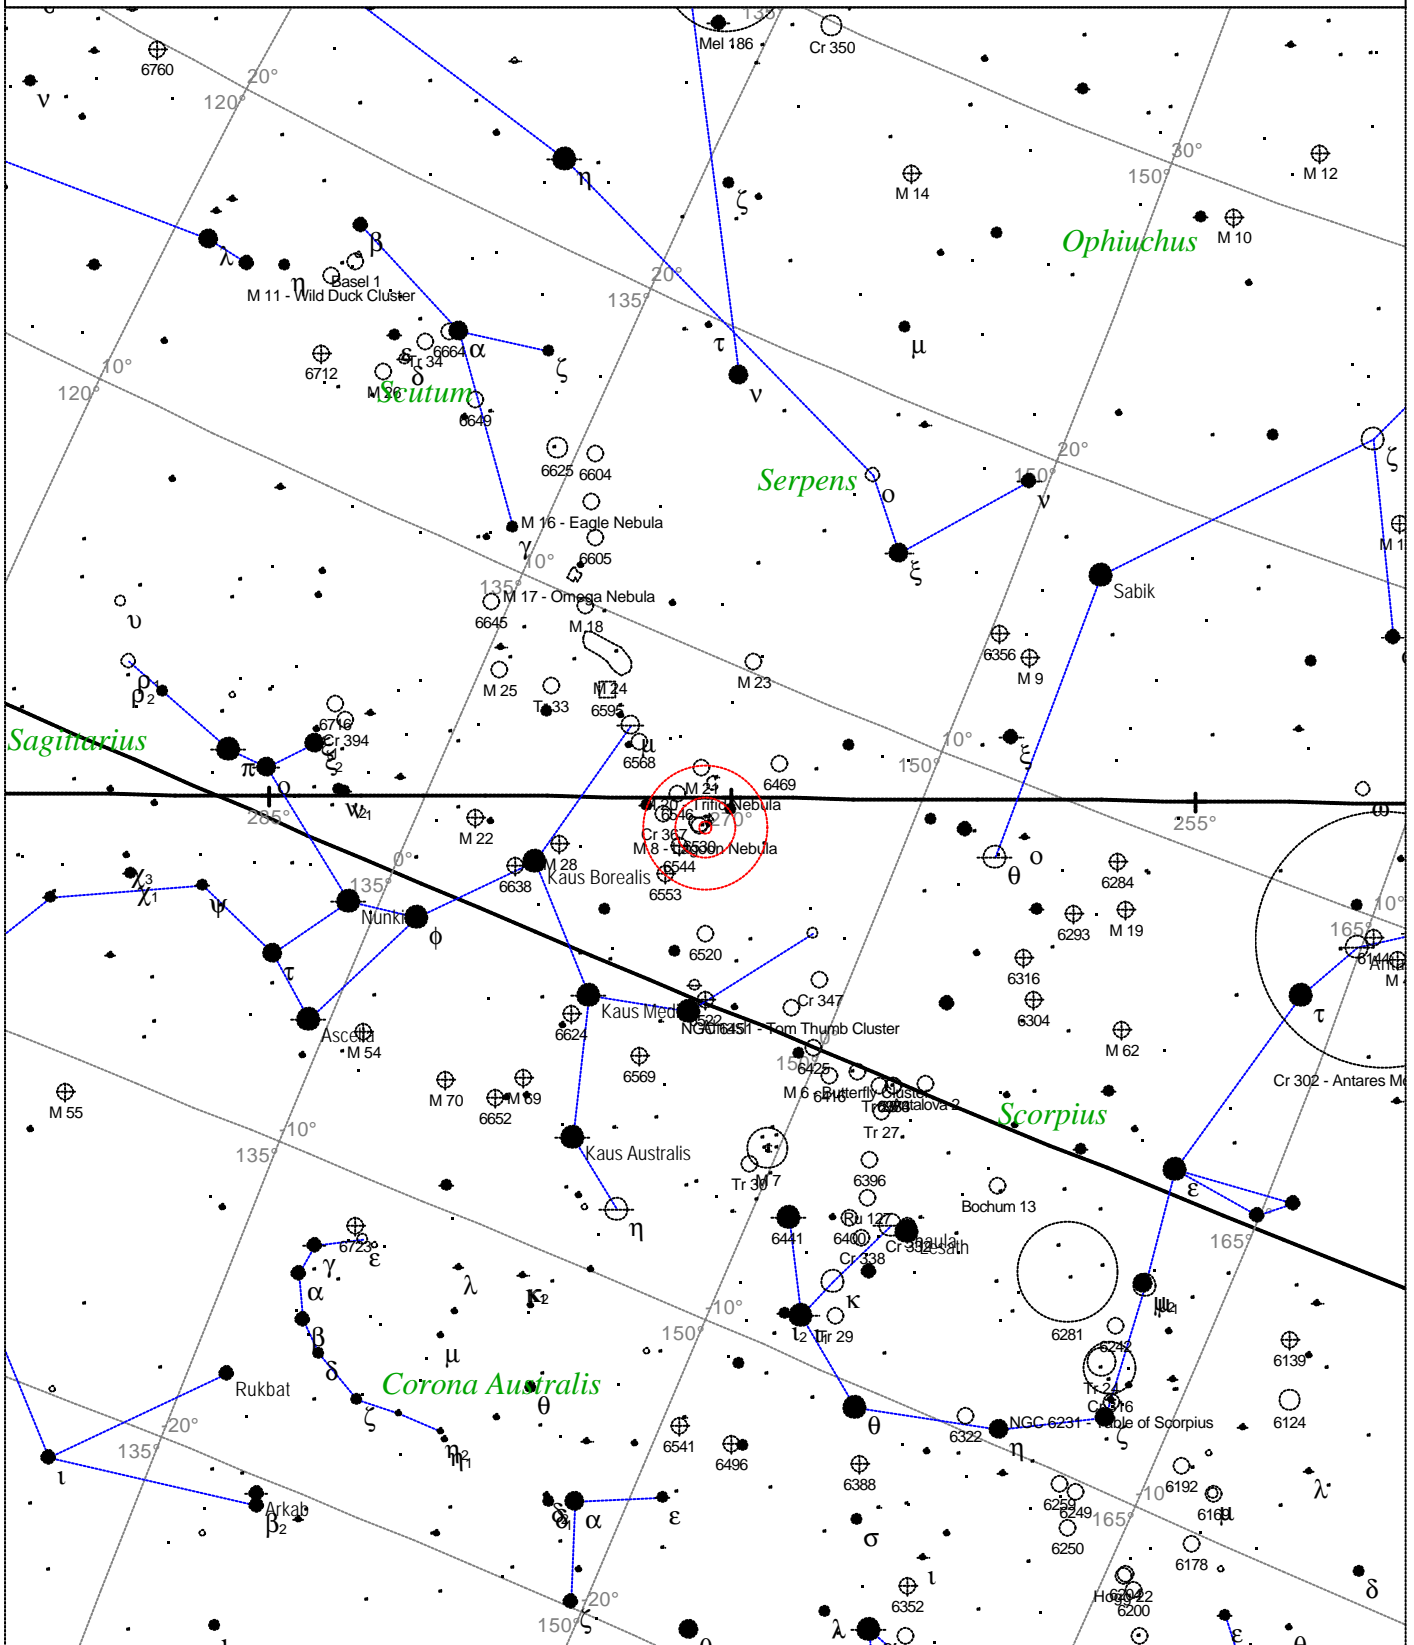

Messier 8 - Lagoon Nebula

STARS	SYMBOLS			Messier 8 - Lagoon Nebula
● <3	● Multiple star	◻ Dark nebula	△ Radio source	Type of object: Bright nebula
● 3.5	○ Variable star	⊕ Globular cluster	× X-ray source	Magnitude: 5.0
● 4	☄ Comet	○ Open cluster	○ Other object	Size: 45.0'x30.0'
● 4.5	☄ Galaxy	⊕ Planetary nebula		Right ascension: 18h 3m 50s
● 5	◻ Bright nebula	☄ Quasar		Declination: -24° 22' 52"
● 5.5				Constellation: Sagittarius

Local Time: 16:06:39 12-Sep-2002
 Location: 53° 27' 0" N 2° 31' 0" W

UTC: 16:06:39 12-Sep-2002
 RA: 18h03m50s Dec: -24° 22' Field: 45.0°

Sidereal Time: 15:22:32
 Julian Day: 2452530.1713