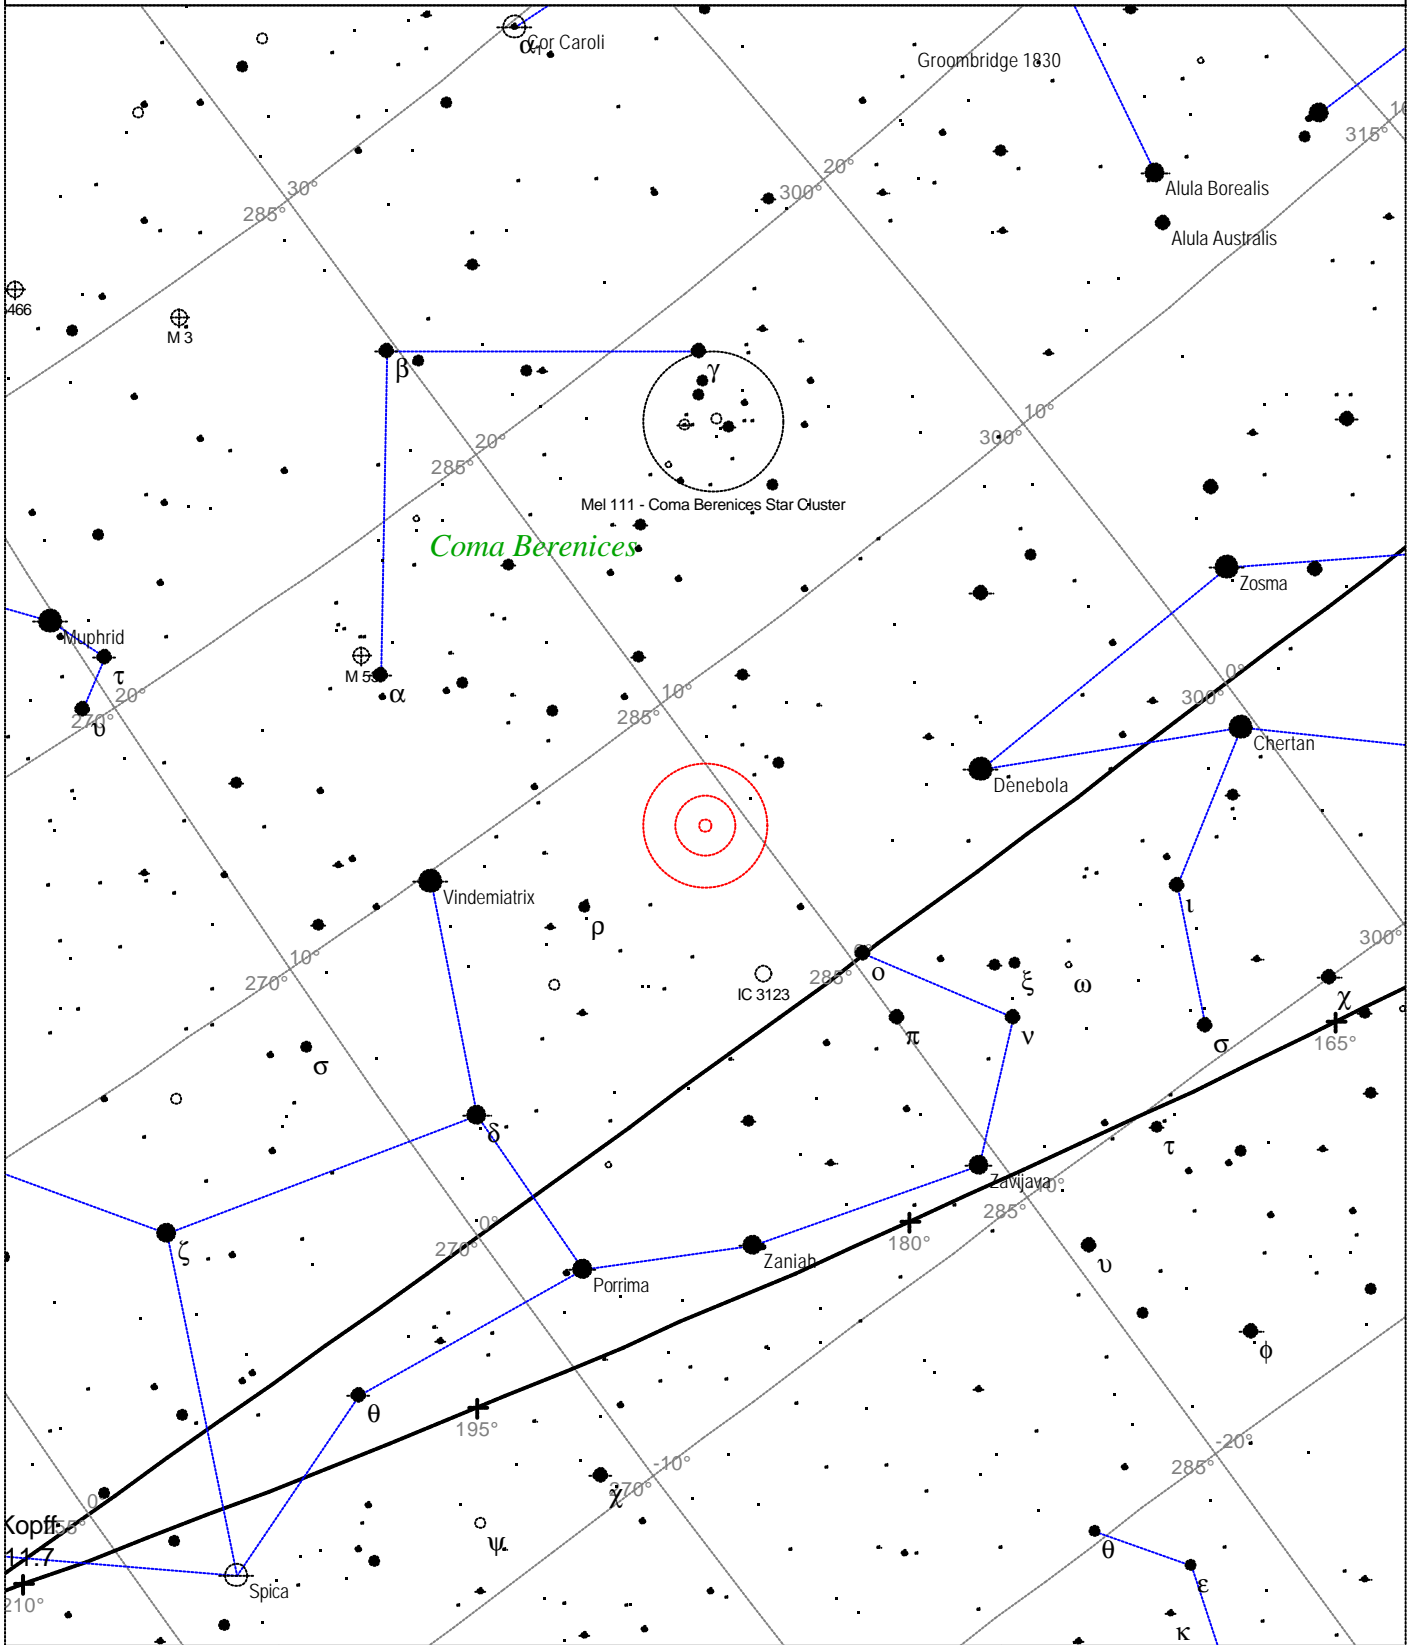

Messier 86 - Galaxy

STARS	SYMBOLS			Messier 86 - Galaxy
● <3	● Multiple star	□ Dark nebula	△ Radio source	Magnitude: 9.9
● 3.5	○ Variable star	⊕ Globular cluster	× X-ray source	Surface brightness: 12.6 mag/sq arcmin
● 4	☄ Comet	○ Open cluster	○ Other object	Size: 9.8'x6.3'
● 4.5	☄ Galaxy	♁ Planetary nebula		Position angle: 130°
● 5	□ Bright nebula	♁ Quasar		Right ascension: 12h 26m 18s
● 5.5				Declination: +12° 56' 6"
				Constellation: Virgo

Local Time: 19:40:11 12-Sep-2002 UTC: 19:40:11 12-Sep-2002 Sidereal Time: 18:56:39
 Location: 53° 27' 0" N 2° 31' 0" W RA: 12h26m18s Dec: +12° 56' Field: 45.0° Julian Day: 2452530.3196