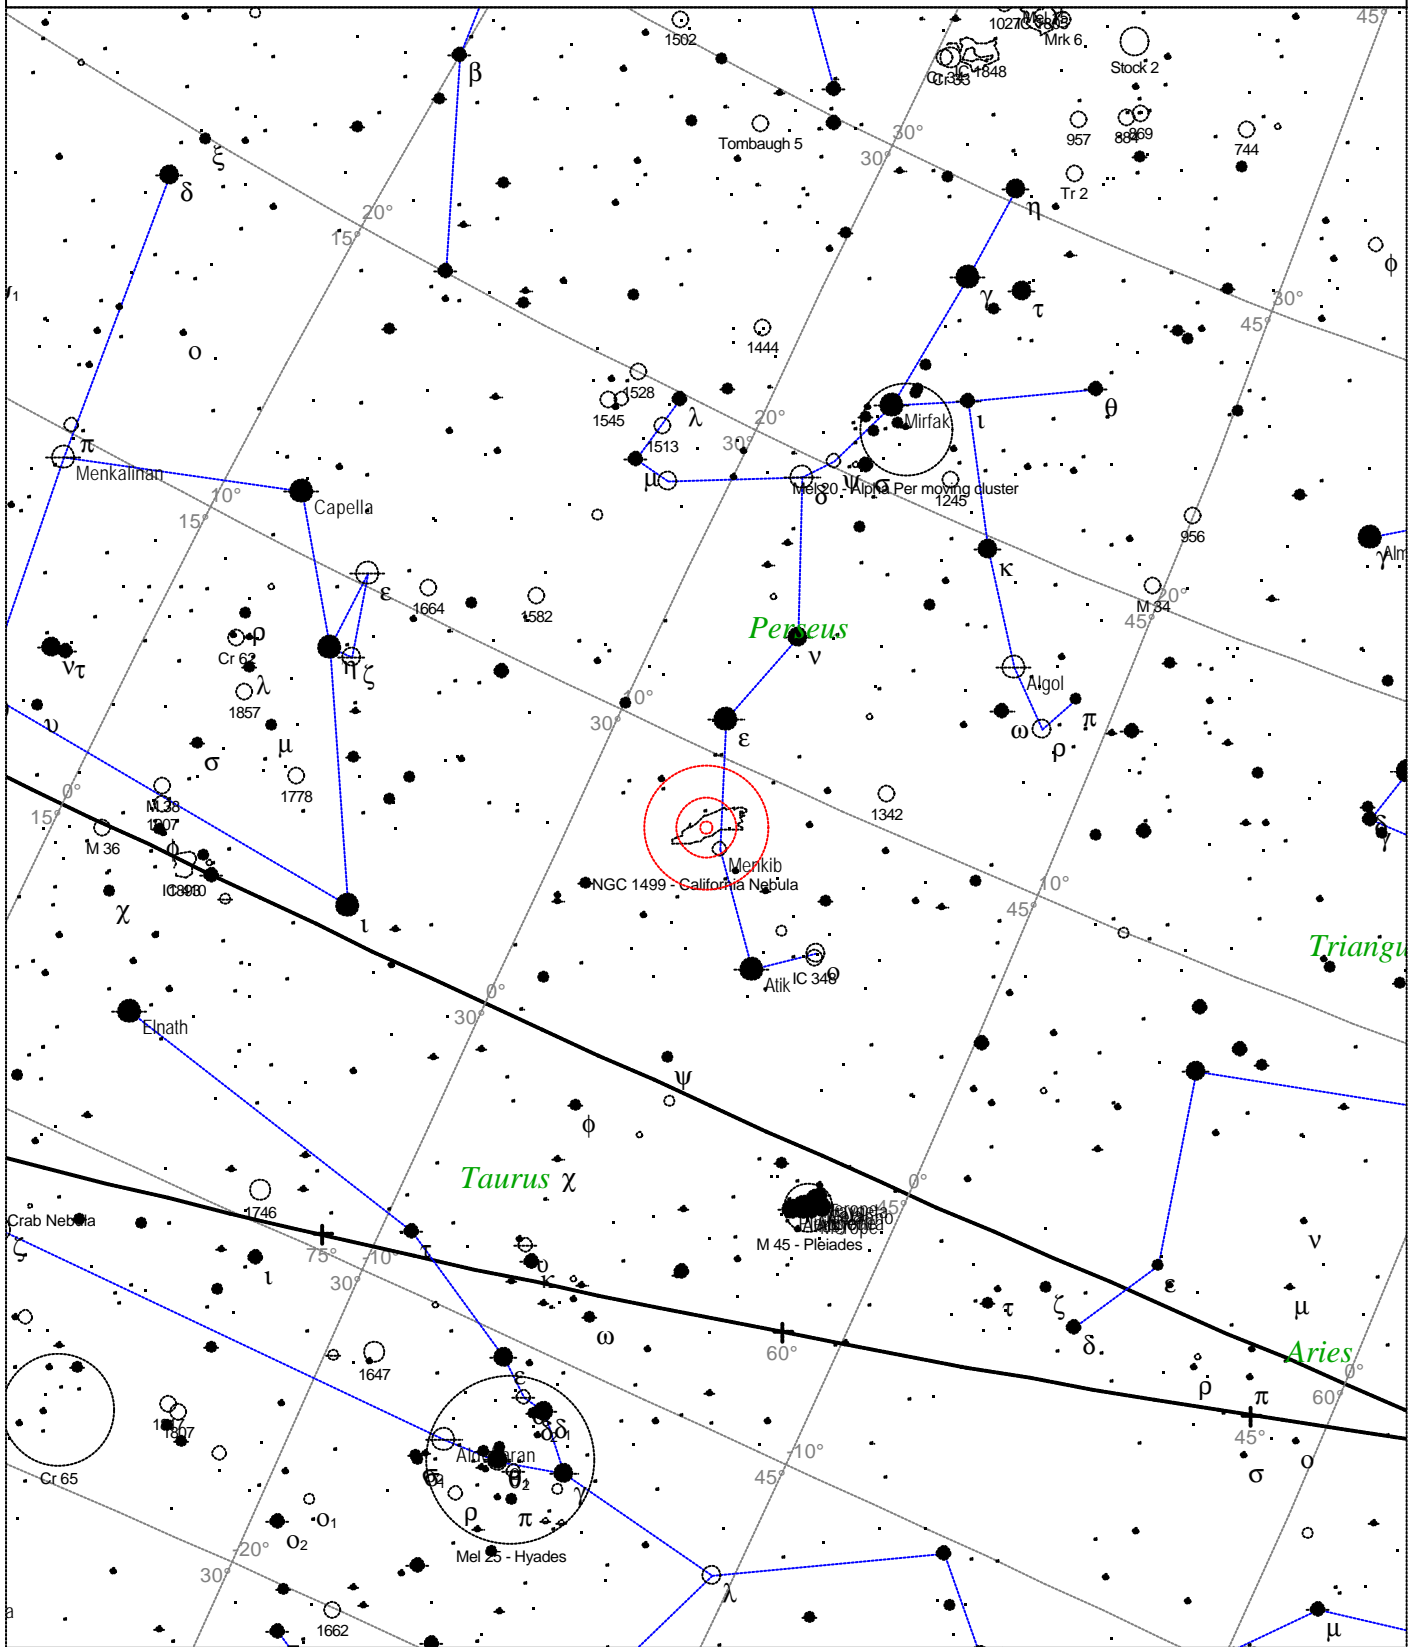

NGC 1499 - California Nebula

STARS		SYMBOLS			NGC 1499 - California Nebula Type of object: Bright nebula Magnitude: 5.0 Size: 160.0'x40.0' Right ascension: 4h 3m 24s Declination: +36° 22' 25" Constellation: Perseus
<ul style="list-style-type: none"> ● <3 ● 3.5 ● 4 ● 4.5 ● 5 ● 5.5 ● 6 ● 6.5 ● >7 	<ul style="list-style-type: none"> ● Multiple star ○ Variable star ☄ Comet ☾ Galaxy □ Bright nebula 	<ul style="list-style-type: none"> □ Dark nebula ⊕ Globular cluster ○ Open cluster ⊕ Planetary nebula ⊗ Quasar 	<ul style="list-style-type: none"> △ Radio source × X-ray source ○ Other object 		

Local Time: 19:40:11 12-Sep-2002
 Location: 53° 27' 0" N 2° 31' 0" W

UTC: 19:40:11 12-Sep-2002
 RA: 4h01m38s Dec: +36° 31' Field: 45.0°

Sidereal Time: 18:56:39
 Julian Day: 2452530.3196